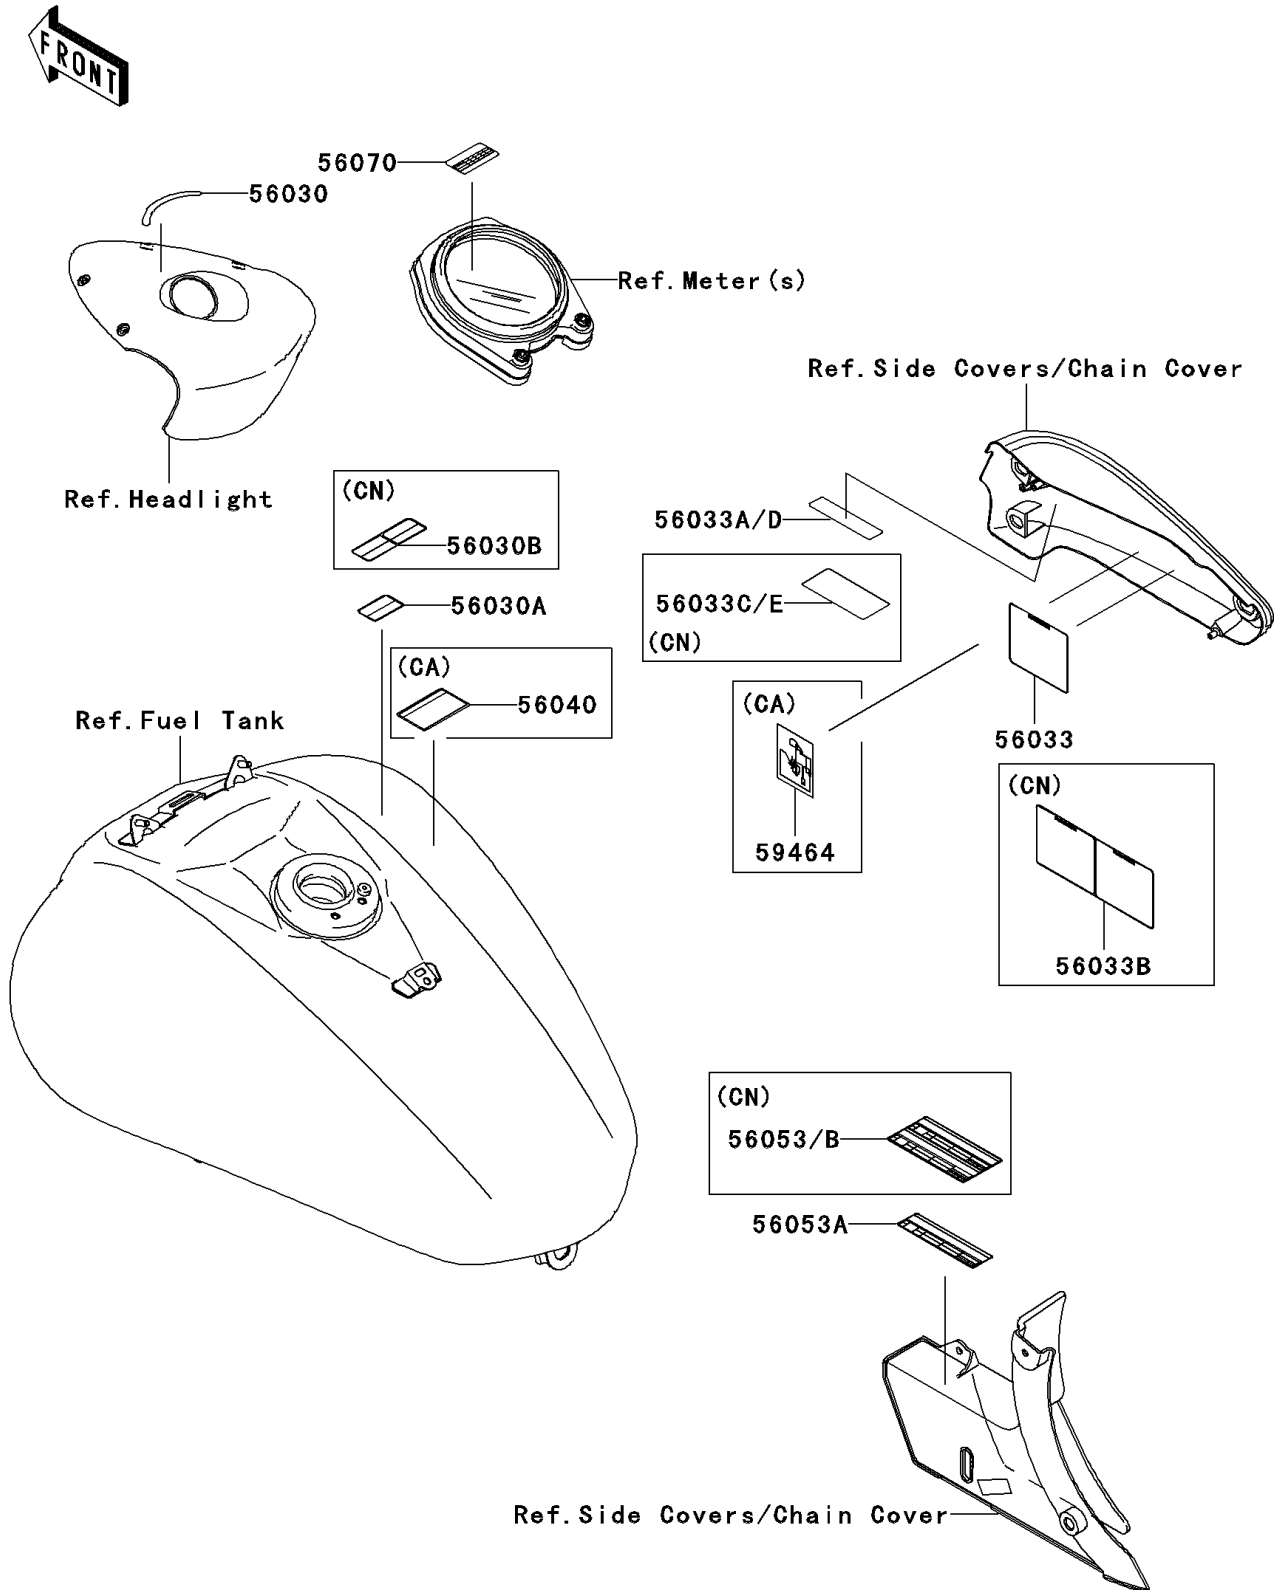

# 2007 Vulcan 2000 PARTS DIAGRAM

Labels

F2860

## 2007 Vulcan 2000 PARTS LIST

### Labels

| ITEM NAME                                    | PART NUMBER | QUANTITY |
|--|-------------|----------|
| LABEL,IGNITION SWITCH (Ref # 56030)          | 56030-0026  | 1        |
| LABEL,GASOLINE (Ref # 56030A)                | 56030-1177  | 1        |
| LABEL,GASOLINE (Ref # 56030B)                | 56030-1178  | 1        |
| LABEL-MANUAL,DAILY SAFETY (Ref # 56033)      | 56033-0039  | 1        |
| LABEL-MANUAL,DAILY SAFETY (Ref # 56033B)     | 56033-0041  | 1        |
| LABEL-MANUAL,OIL&OIL FILTER (Ref # 56033D)   | 56033-0128  | 1        |
| LABEL-MANUAL,OIL&OIL FILTER (Ref # 56033E)   | 56033-0130  | 1        |
| LABEL-WARNING,EVAPO (Ref # 56040)            | 56040-1121  | 1        |
| LABEL-SPECIFICATION,TIRE&LOAD (Ref # 56053A) | 56053-0110  | 1        |
| LABEL-SPECIFICATION,TIRE&LOAD (Ref # 56053B) | 56053-0111  | 1        |
| LABEL-WARNING,BREAK IN COUTION (Ref # 56070) | 56070-0008  | 1        |
| LABEL-CERTIFICATION,EVAPO ROUT (Ref # 59464) | 59464-0198  | 1        |