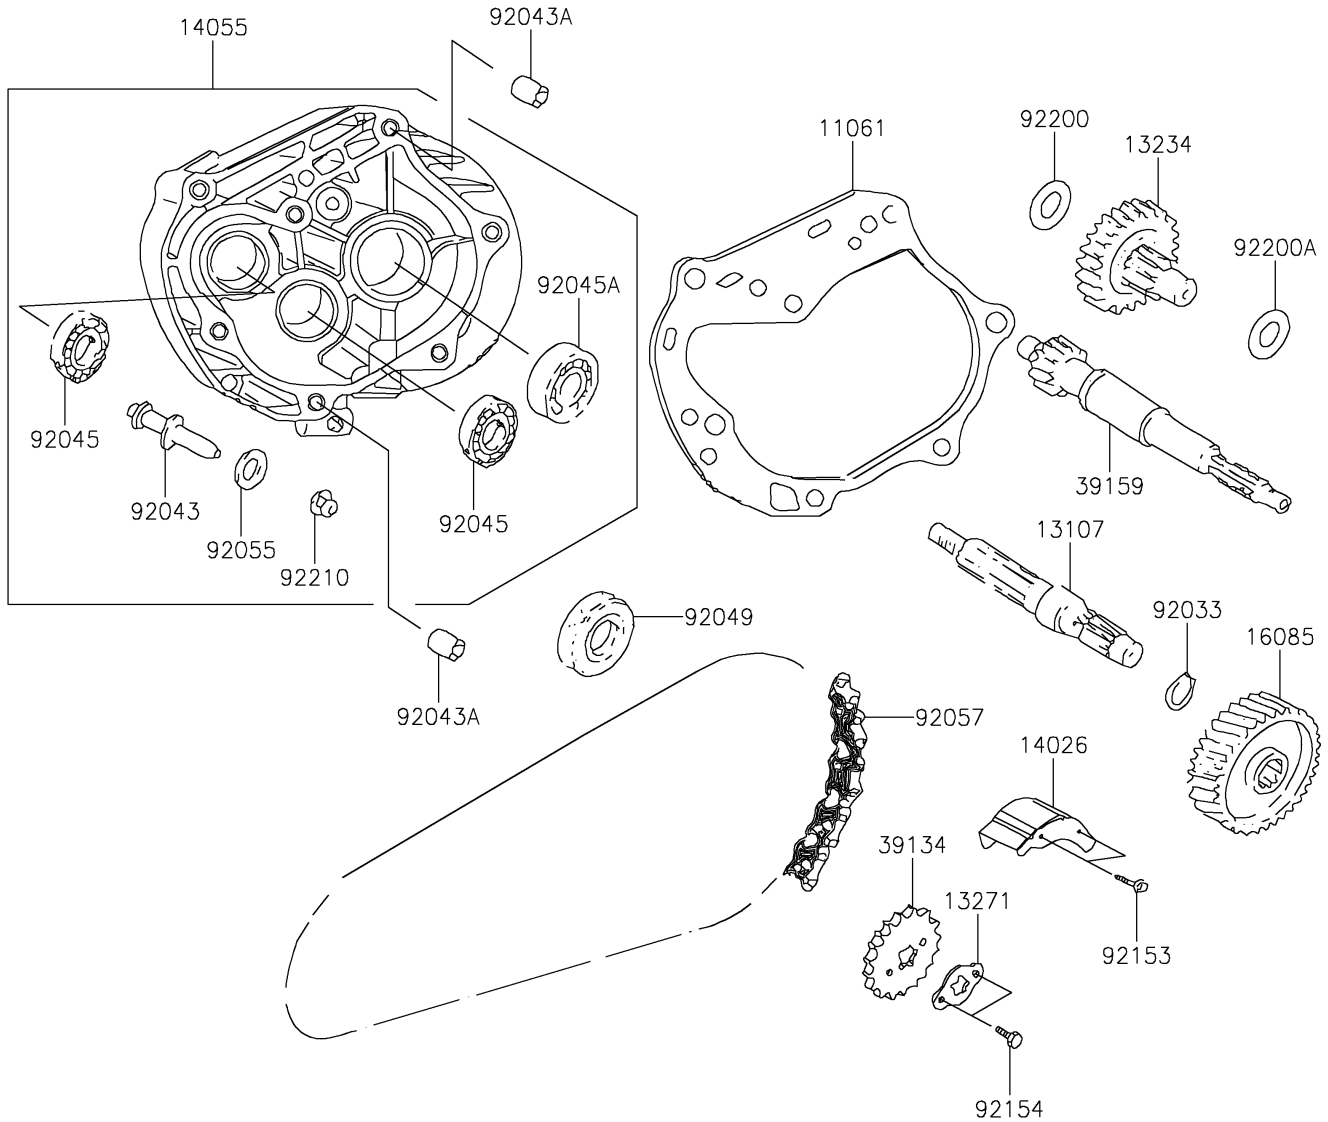

2022 KFX® 90 PARTS DIAGRAM

Gear Change Drum/Shift Fork(s)

E1362

2022 KFX® 90 PARTS LIST

Gear Change Drum/Shift Fork(s)

ITEM NAME	PART NUMBER	QUANTITY
GASKET,GEAR CASE (Ref # 11061)	11061-Y016	1
SHAFT,FINAL (Ref # 13107)	13107-Y004	1
SHAFT-COMP (Ref # 13234)	13234-Y001	1
PLATE (Ref # 13271)	13271-Y007	1
COVER-CHAIN (Ref # 14026)	14026-Y001	1
CASE-GEAR (Ref # 14055)	14055-Y001	1
GEAR,FINAL (Ref # 16085)	16085-Y004	1
SPROCKET-DRIVE (Ref # 39134)	39134-Y001	1
SHAFT-DRIVE (Ref # 39159)	39159-Y001	1
RING-SNAP (Ref # 92033)	92033-Y011	1
PIN,BRAKE (Ref # 92043)	92043-Y001	1
PIN,DOWEL,10X20 (Ref # 92043A)	92043-Y014	2
BEARING-BALL,6201 (Ref # 92045)	92045-Y002	2
BEARING-BALL,6004 UU (Ref # 92045A)	92045-Y005	1
SEAL-OIL,27X42X7 (Ref # 92049)	92049-Y008	1
RING-O,7.5X1.5 (Ref # 92055)	92055-Y002	1
CHAIN,DRIVE (Ref # 92057)	92057-Y004	1
BOLT,FLANGE,6X10 (Ref # 92153)	92153-Y045	2
BOLT,HEX,6X10 (Ref # 92154)	92154-Y145	2
WASHER,12MM (Ref # 92200)	92200-Y004	1
WASHER,15MM (Ref # 92200A)	92200-Y007	1
NUT,8MM (Ref # 92210)	92210-Y014	1