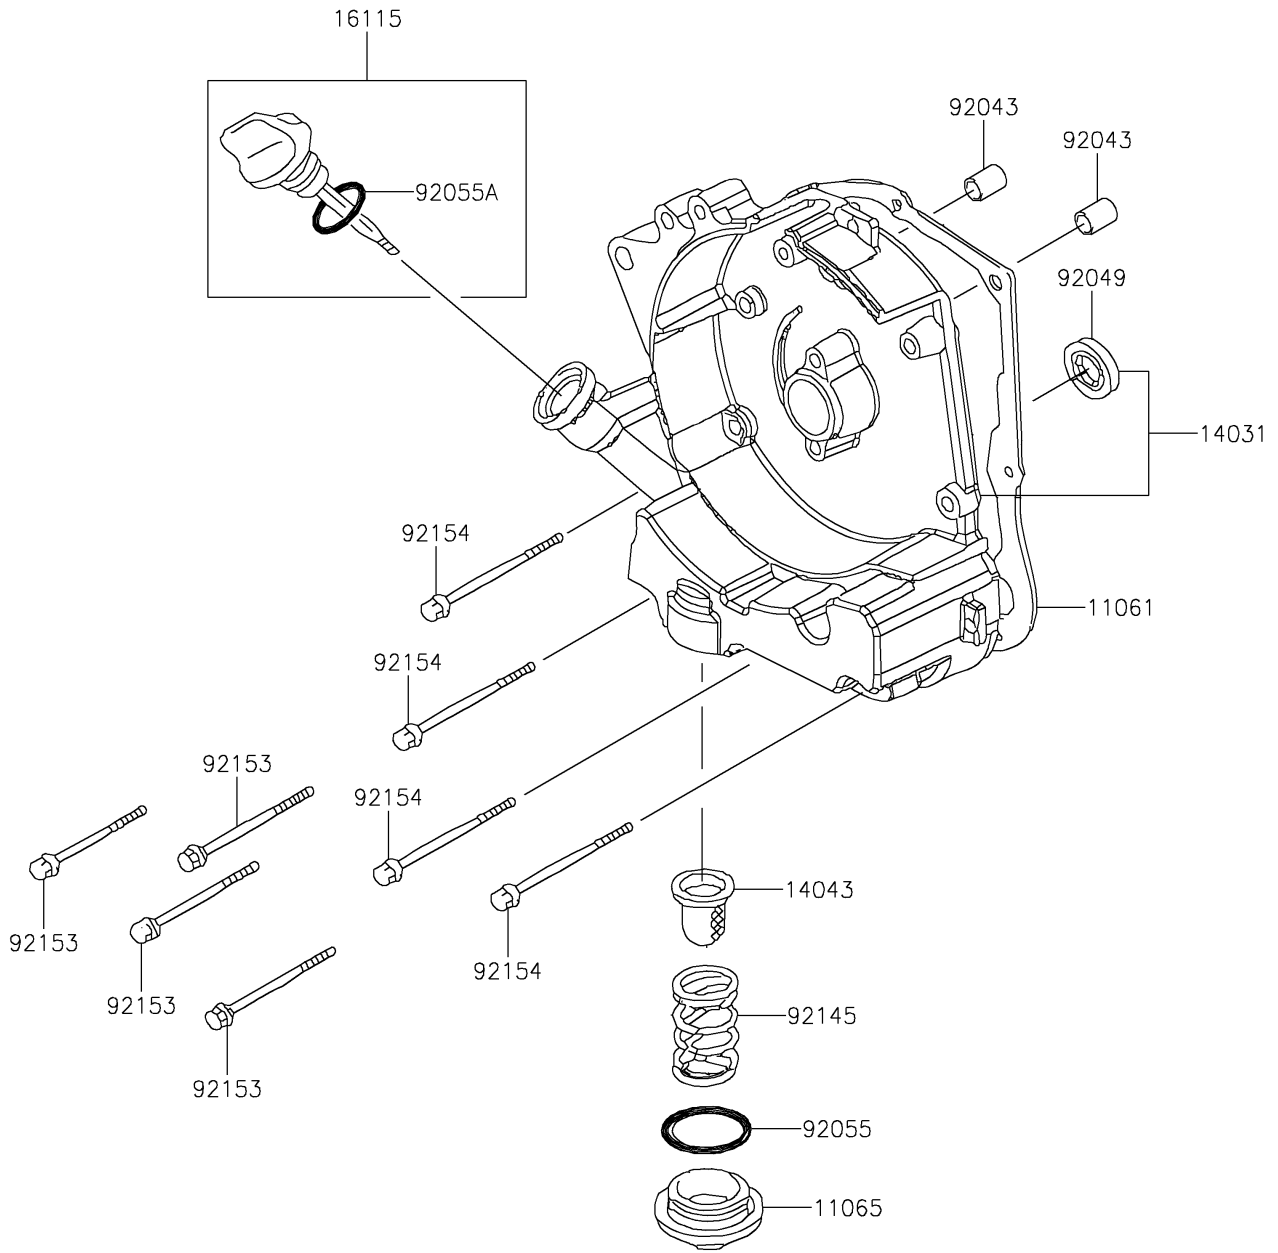

# 2022 KFX® 90 PARTS DIAGRAM

Engine Cover(s)

E1431

## 2022 KFX® 90 PARTS LIST

### Engine Cover(s)

ITEM NAME	PART NUMBER	QUANTITY
GASKET,GENERATOR (Ref # 11061)	11061-Y005	1
CAP (Ref # 11065)	11065-Y006	1
COVER-GENERATOR (Ref # 14031)	14031-Y001	1
FILTER,OIL (Ref # 14043)	14043-Y001	1
CAP-OIL FILLER (Ref # 16115)	16115-Y001	1
PIN,8X14 (Ref # 92043)	92043-Y012	2
SEAL-OIL,19.8X30X5 (Ref # 92049)	92049-Y041	1
RING-O,30.8MM (Ref # 92055)	92055-Y005	1
RING-O,18X3 (Ref # 92055A)	92055-Y011	1
SPRING (Ref # 92145)	92145-Y005	1
BOLT,FLANGE,6X85 (Ref # 92153)	92153-Y055	4
BOLT,FLANGE,6X100 (Ref # 92154)	92154-Y144	4