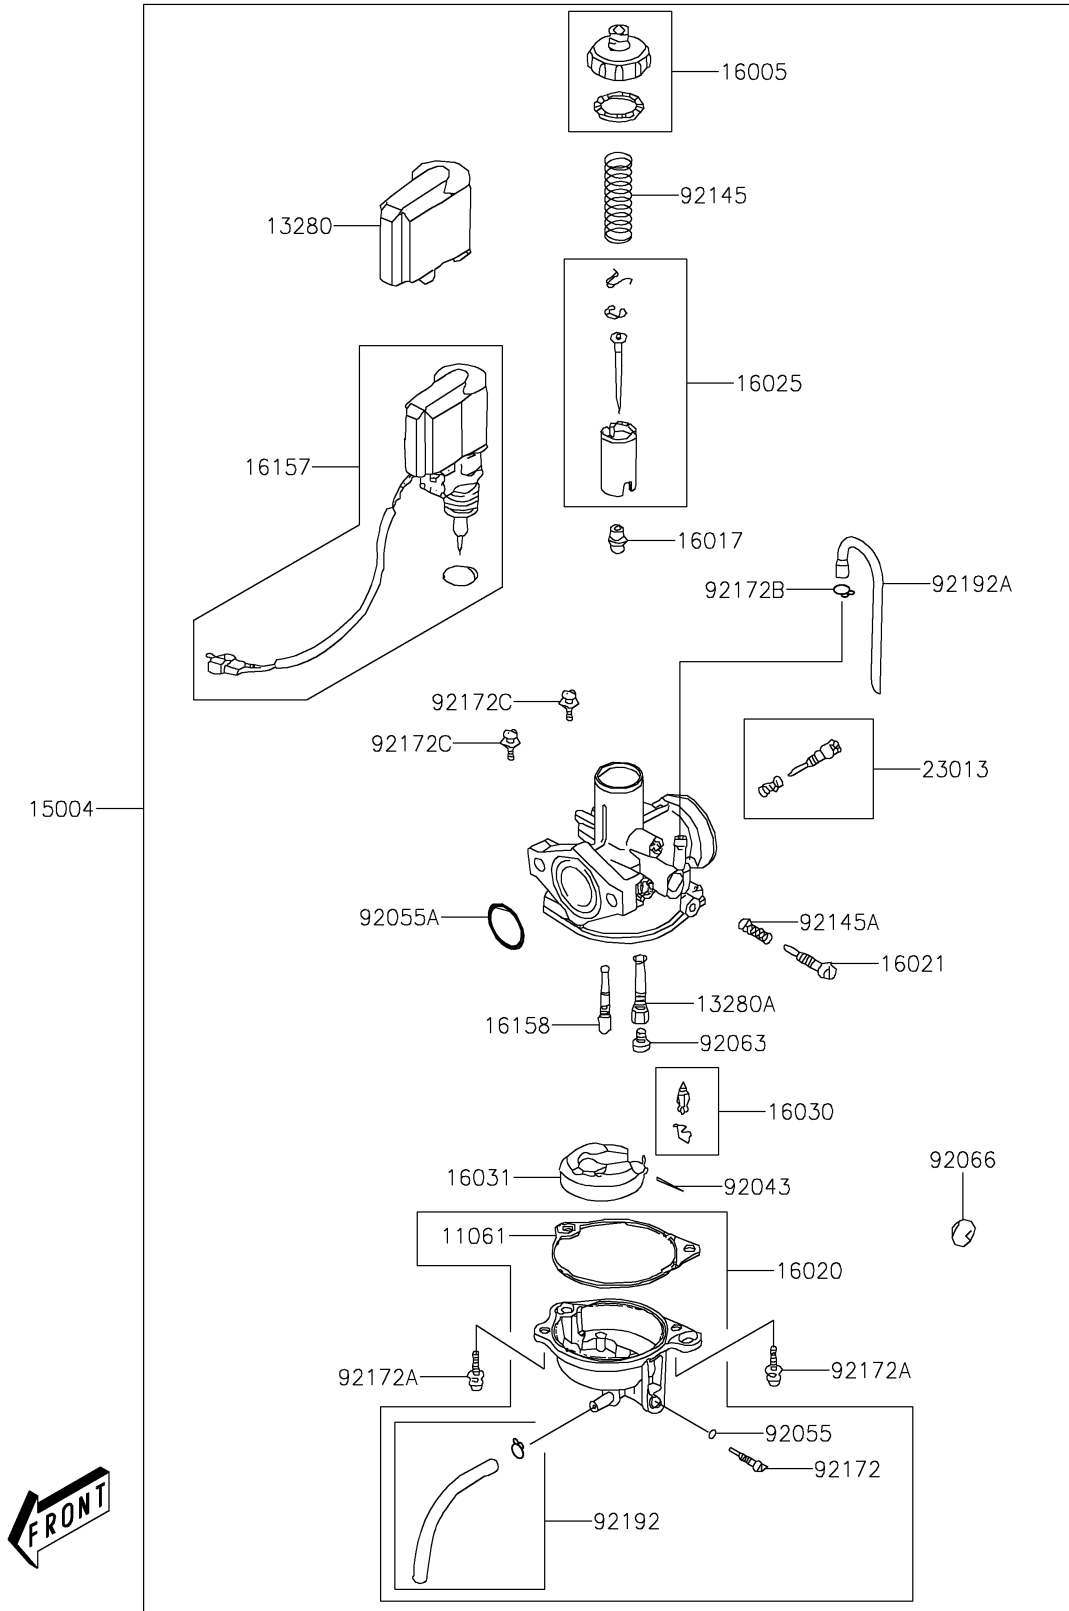

2022 KFX® 90 PARTS DIAGRAM

Carburetor

E1611

2022 KFX® 90 PARTS LIST

Carburetor

ITEM NAME	PART NUMBER	QUANTITY
GASKET,FLOAT CHAMBER (Ref # 11061)	11061-Y021	1
HOLDER,CAP (Ref # 13280)	13280-Y008	1
HOLDER,NEEDLE JET (Ref # 13280A)	13280-Y012	1
CARBURETOR-ASSY (Ref # 15004)	15004-Y008	1
TOP-CHAMBER (Ref # 16005)	16005-Y001	1
JET-NEEDLE (Ref # 16017)	16017-Y001	1
CHAMBER-FLOAT (Ref # 16020)	16020-Y001	1
SCREW-THROTTLE STOP (Ref # 16021)	16021-Y001	1
VALVE-THROTTLE (Ref # 16025)	16025-Y006	1
VALVE-FLOAT,ASSY (Ref # 16030)	16030-Y002	1
FLOAT (Ref # 16031)	16031-Y001	1
JET-STARTER (Ref # 16157)	16157-Y001	1
JET-SLOW (Ref # 16158)	16158-Y001	1
SCREW-ASSY,ADJUST (Ref # 23013)	23013-Y001	1
PIN (Ref # 92043)	92043-Y002	1
RING-O (Ref # 92055)	92055-Y001	1
RING-O (Ref # 92055A)	92055-Y016	1
JET-MAIN (Ref # 92063)	92063-Y001	1
PLUG (Ref # 92066)	92066-Y008	1
SPRING (Ref # 92145)	92145-Y002	1
SPRING (Ref # 92145A)	92145-Y004	1
SCREW,DRAIN (Ref # 92172)	92172-Y001	1
SCREW (Ref # 92172A)	92172-Y013	2
CLAMP (Ref # 92172B)	92172-Y023	1
SCREW,4X8 (Ref # 92172C)	92172-Y065	2
TUBE,ASSY (Ref # 92192)	92192-Y006	1
TUBE (Ref # 92192A)	92192-Y011	1