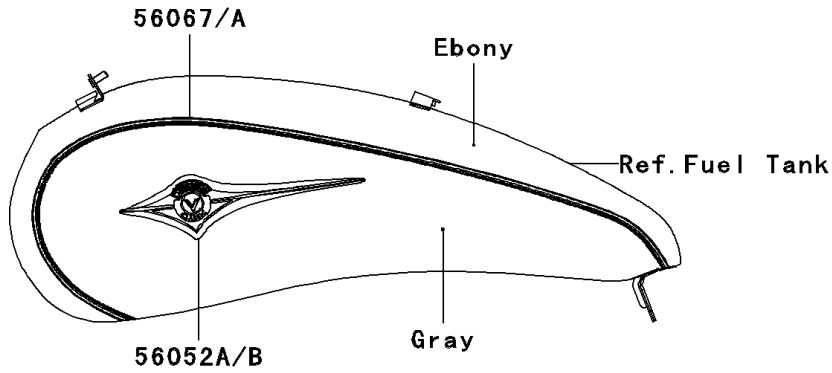

2007 Vulcan 2000 PARTS DIAGRAM

Decals(A7F)(Ebony/Gray)

F2861B

2007 Vulcan 2000 PARTS LIST

Decals(A7F)(Ebony/Gray)

ITEM NAME	PART NUMBER	QUANTITY
MARK,SIDE COVER,RH,KAWASAKI (Ref # 56052)	56052-0234	1
MARK,FUEL TANK,LH (Ref # 56052A)	56052-0277	1
MARK,FUEL TANK,RH (Ref # 56052B)	56052-0278	1
PATTERN,FUEL TANK,LH (Ref # 56067)	56067-1455	1
PATTERN,FUEL TANK,RH (Ref # 56067A)	56067-1456	1
PATTERN,FR FENDER,LH (Ref # 56067B)	56067-1457	1
PATTERN,FR FENDER,RH (Ref # 56067C)	56067-1458	1
PATTERN,RR FENDER,LH (Ref # 56067D)	56067-1459	1
PATTERN,RR FENDER,RH (Ref # 56067E)	56067-1460	1