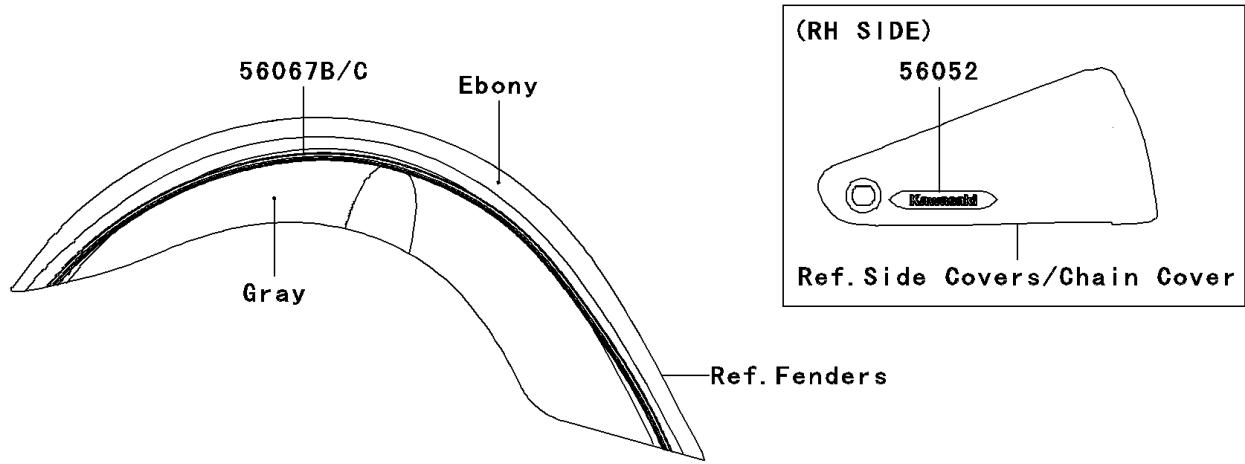

2007 Vulcan 2000 PARTS DIAGRAM

Decals(A7F)(Ebony/Gray)

F2861B

2007 Vulcan 2000 PARTS LIST

Decals(A7F)(Ebony/Gray)

ITEM NAME	PART NUMBER	QUANTITY
MARK,SIDE COVER,RH,KAWASAKI (Ref # 56052)	56052-0234	1
MARK,FUEL TANK,LH (Ref # 56052A)	56052-0277	1
MARK,FUEL TANK,RH (Ref # 56052B)	56052-0278	1
PATTERN,FUEL TANK,LH (Ref # 56067)	56067-1455	1
PATTERN,FUEL TANK,RH (Ref # 56067A)	56067-1456	1
PATTERN,FR FENDER,LH (Ref # 56067B)	56067-1457	1
PATTERN,FR FENDER,RH (Ref # 56067C)	56067-1458	1
PATTERN,RR FENDER,LH (Ref # 56067D)	56067-1459	1
PATTERN,RR FENDER,RH (Ref # 56067E)	56067-1460	1