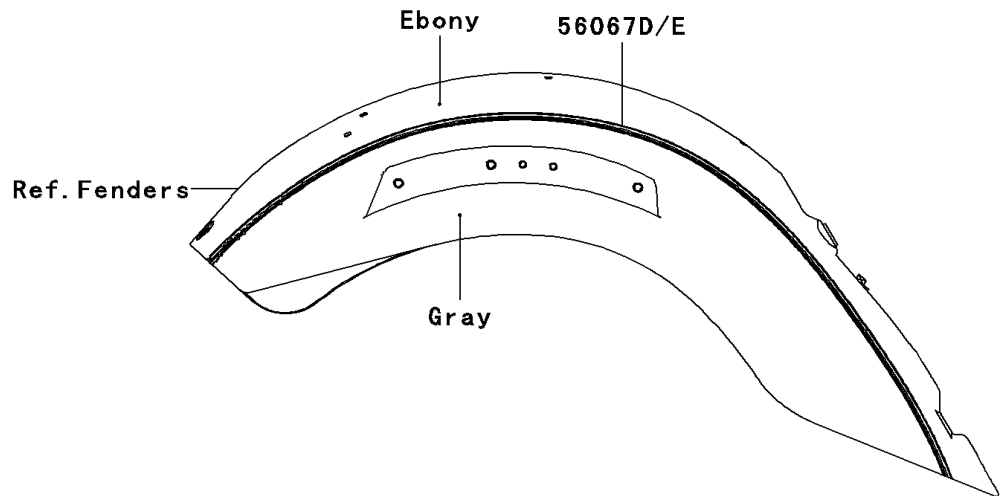

2007 Vulcan 2000 PARTS DIAGRAM

Decals(A7F)(Ebony/Gray)

F2861B

2007 Vulcan 2000 PARTS LIST

Decals(A7F)(Ebony/Gray)

ITEM NAME	PART NUMBER	QUANTITY
MARK,SIDE COVER,RH,KAWASAKI (Ref # 56052)	56052-0234	1
MARK,FUEL TANK,LH (Ref # 56052A)	56052-0277	1
MARK,FUEL TANK,RH (Ref # 56052B)	56052-0278	1
PATTERN,FUEL TANK,LH (Ref # 56067)	56067-1455	1
PATTERN,FUEL TANK,RH (Ref # 56067A)	56067-1456	1
PATTERN,FR FENDER,LH (Ref # 56067B)	56067-1457	1
PATTERN,FR FENDER,RH (Ref # 56067C)	56067-1458	1
PATTERN,RR FENDER,LH (Ref # 56067D)	56067-1459	1
PATTERN,RR FENDER,RH (Ref # 56067E)	56067-1460	1