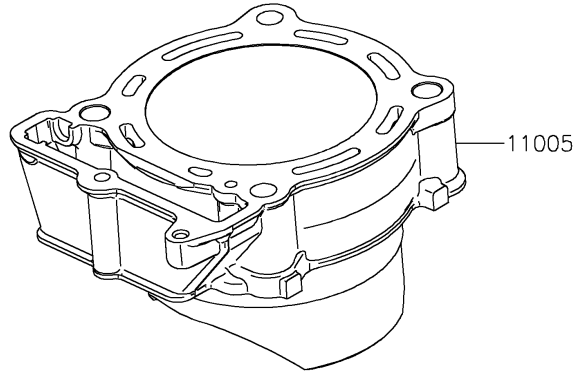

2023 KX™ 450SR PARTS DIAGRAM

Cylinder/Piston(s)

E1120

2023 KX™ 450SR PARTS LIST

Cylinder/Piston(s)

ITEM NAME	PART NUMBER	QUANTITY
CYLINDER-ENGINE (Ref # 11005)	11005-0721	1
GASKET,CYLINDER BASE (Ref # 11061)	11061-1270	1
PISTON-ENGINE (Ref # 13001)	13001-0816	1
PIN-PISTON (Ref # 13002)	13002-0715	1
RING-SET-PISTON (Ref # 13008)	13008-0555	1
RING-SNAP,PISTON PIN (Ref # 92036)	92036-008	2
PIN,10.1X12X14 (Ref # 92043)	92043-4009	2