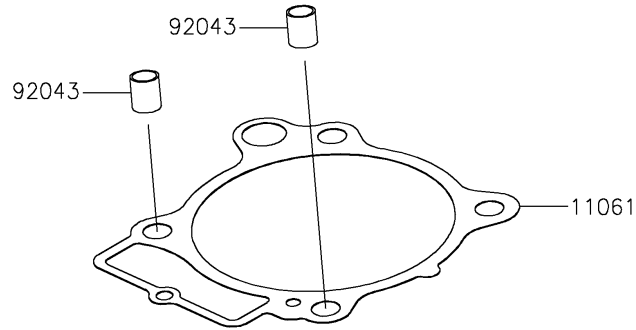

2023 KX™ 450SR PARTS DIAGRAM

Cylinder/Piston(s)

E1120

2023 KX™ 450SR PARTS LIST

Cylinder/Piston(s)

ITEM NAME	PART NUMBER	QUANTITY
CYLINDER-ENGINE (Ref # 11005)	11005-0721	1
GASKET,CYLINDER BASE (Ref # 11061)	11061-1270	1
PISTON-ENGINE (Ref # 13001)	13001-0816	1
PIN-PISTON (Ref # 13002)	13002-0715	1
RING-SET-PISTON (Ref # 13008)	13008-0555	1
RING-SNAP,PISTON PIN (Ref # 92036)	92036-008	2
PIN,10.1X12X14 (Ref # 92043)	92043-4009	2