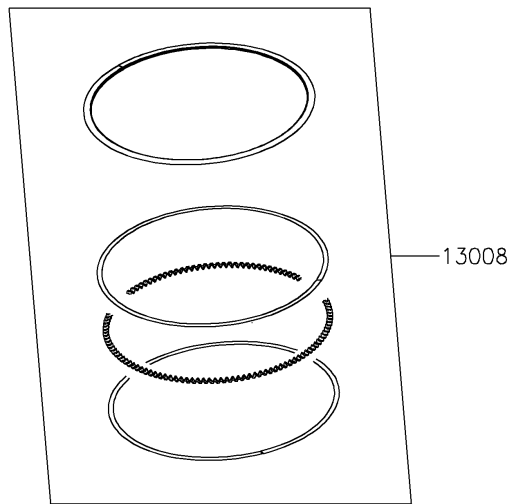

2023 KX™ 450SR PARTS DIAGRAM

Cylinder/Piston(s)

E1120

2023 KX™ 450SR PARTS LIST

Cylinder/Piston(s)

ITEM NAME	PART NUMBER	QUANTITY
CYLINDER-ENGINE (Ref # 11005)	11005-0721	1
GASKET,CYLINDER BASE (Ref # 11061)	11061-1270	1
PISTON-ENGINE (Ref # 13001)	13001-0816	1
PIN-PISTON (Ref # 13002)	13002-0715	1
RING-SET-PISTON (Ref # 13008)	13008-0555	1
RING-SNAP,PISTON PIN (Ref # 92036)	92036-008	2
PIN,10.1X12X14 (Ref # 92043)	92043-4009	2