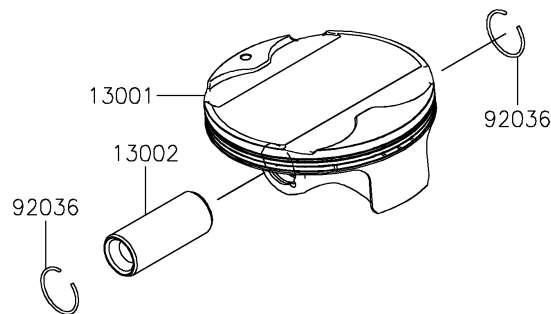

2023 KX™ 450SR PARTS DIAGRAM

Cylinder/Piston(s)

E1120

2023 KX™ 450SR PARTS LIST

Cylinder/Piston(s)

ITEM NAME	PART NUMBER	QUANTITY
CYLINDER-ENGINE (Ref # 11005)	11005-0721	1
GASKET,CYLINDER BASE (Ref # 11061)	11061-1270	1
PISTON-ENGINE (Ref # 13001)	13001-0816	1
PIN-PISTON (Ref # 13002)	13002-0715	1
RING-SET-PISTON (Ref # 13008)	13008-0555	1
RING-SNAP,PISTON PIN (Ref # 92036)	92036-008	2
PIN,10.1X12X14 (Ref # 92043)	92043-4009	2