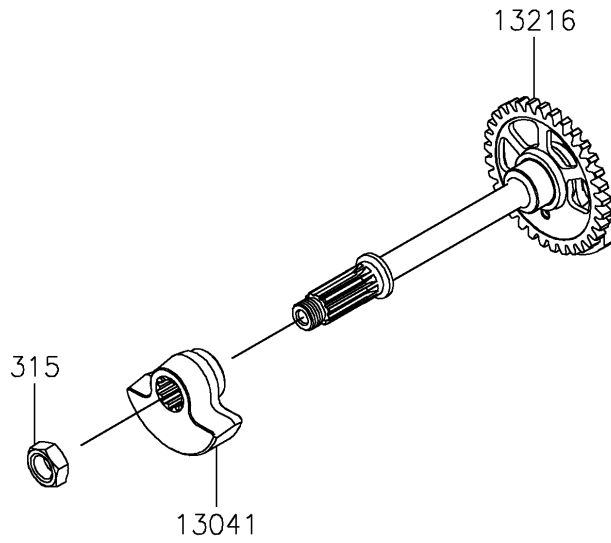

2023 KX™ 450SR PARTS DIAGRAM

Crankshaft

E1321

2023 KX™ 450SR PARTS LIST

Crankshaft

| ITEM NAME | PART NUMBER | QUANTITY |
|--|-------------|----------|
| CRANKSHAFT-COMP (Ref # 13031) | 13031-1536 | 1 |
| BALANCER,LH (Ref # 13041) | 13041-0564 | 1 |
| GEAR-PRIMARY SPUR,22T (Ref # 13097) | 13097-0600 | 1 |
| GEAR-COMP,BALANCER (Ref # 13216) | 13216-0898 | 1 |
| GEAR-SPUR,BALANCER DRIVE,33T (Ref # 59051) | 59051-0806 | 1 |
| WASHER (Ref # 92200) | 92200-1505 | 1 |
| NUT,18MM (Ref # 92210) | 92210-1844 | 1 |
| NUT-HEX-FINE,12MM (Ref # 315) | 315BA1200 | 1 |