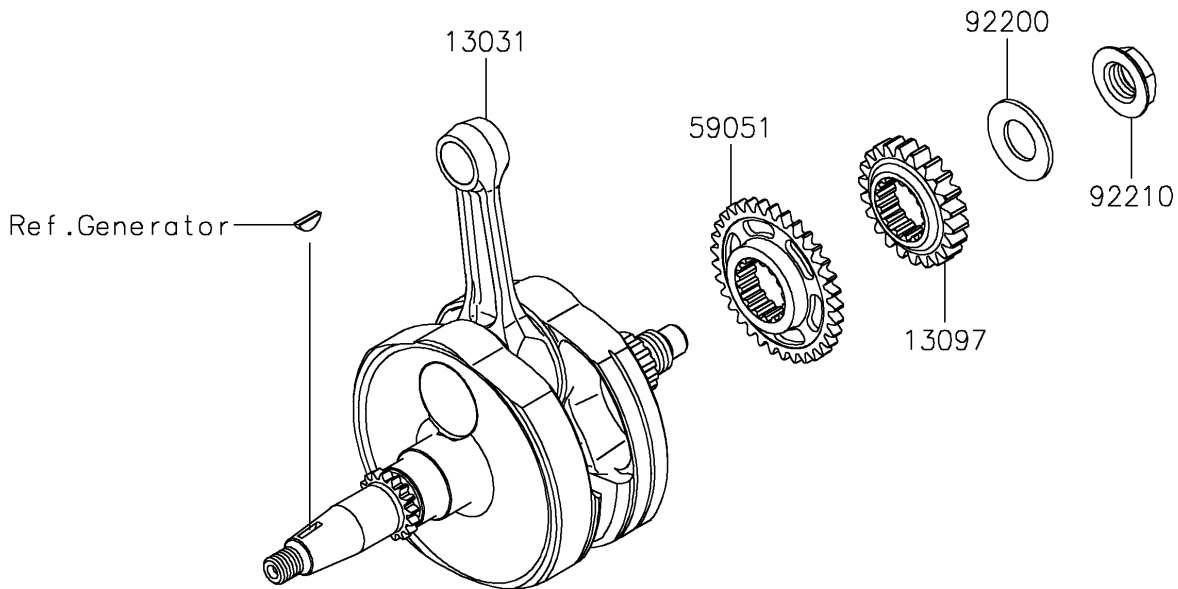

2023 KX™ 450SR PARTS DIAGRAM

Crankshaft

E1321

2023 KX™ 450SR PARTS LIST

Crankshaft

| ITEM NAME | PART NUMBER | QUANTITY |
|--|-------------|----------|
| CRANKSHAFT-COMP (Ref # 13031) | 13031-1536 | 1 |
| BALANCER,LH (Ref # 13041) | 13041-0564 | 1 |
| GEAR-PRIMARY SPUR,22T (Ref # 13097) | 13097-0600 | 1 |
| GEAR-COMP,BALANCER (Ref # 13216) | 13216-0898 | 1 |
| GEAR-SPUR,BALANCER DRIVE,33T (Ref # 59051) | 59051-0806 | 1 |
| WASHER (Ref # 92200) | 92200-1505 | 1 |
| NUT,18MM (Ref # 92210) | 92210-1844 | 1 |
| NUT-HEX-FINE,12MM (Ref # 315) | 315BA1200 | 1 |