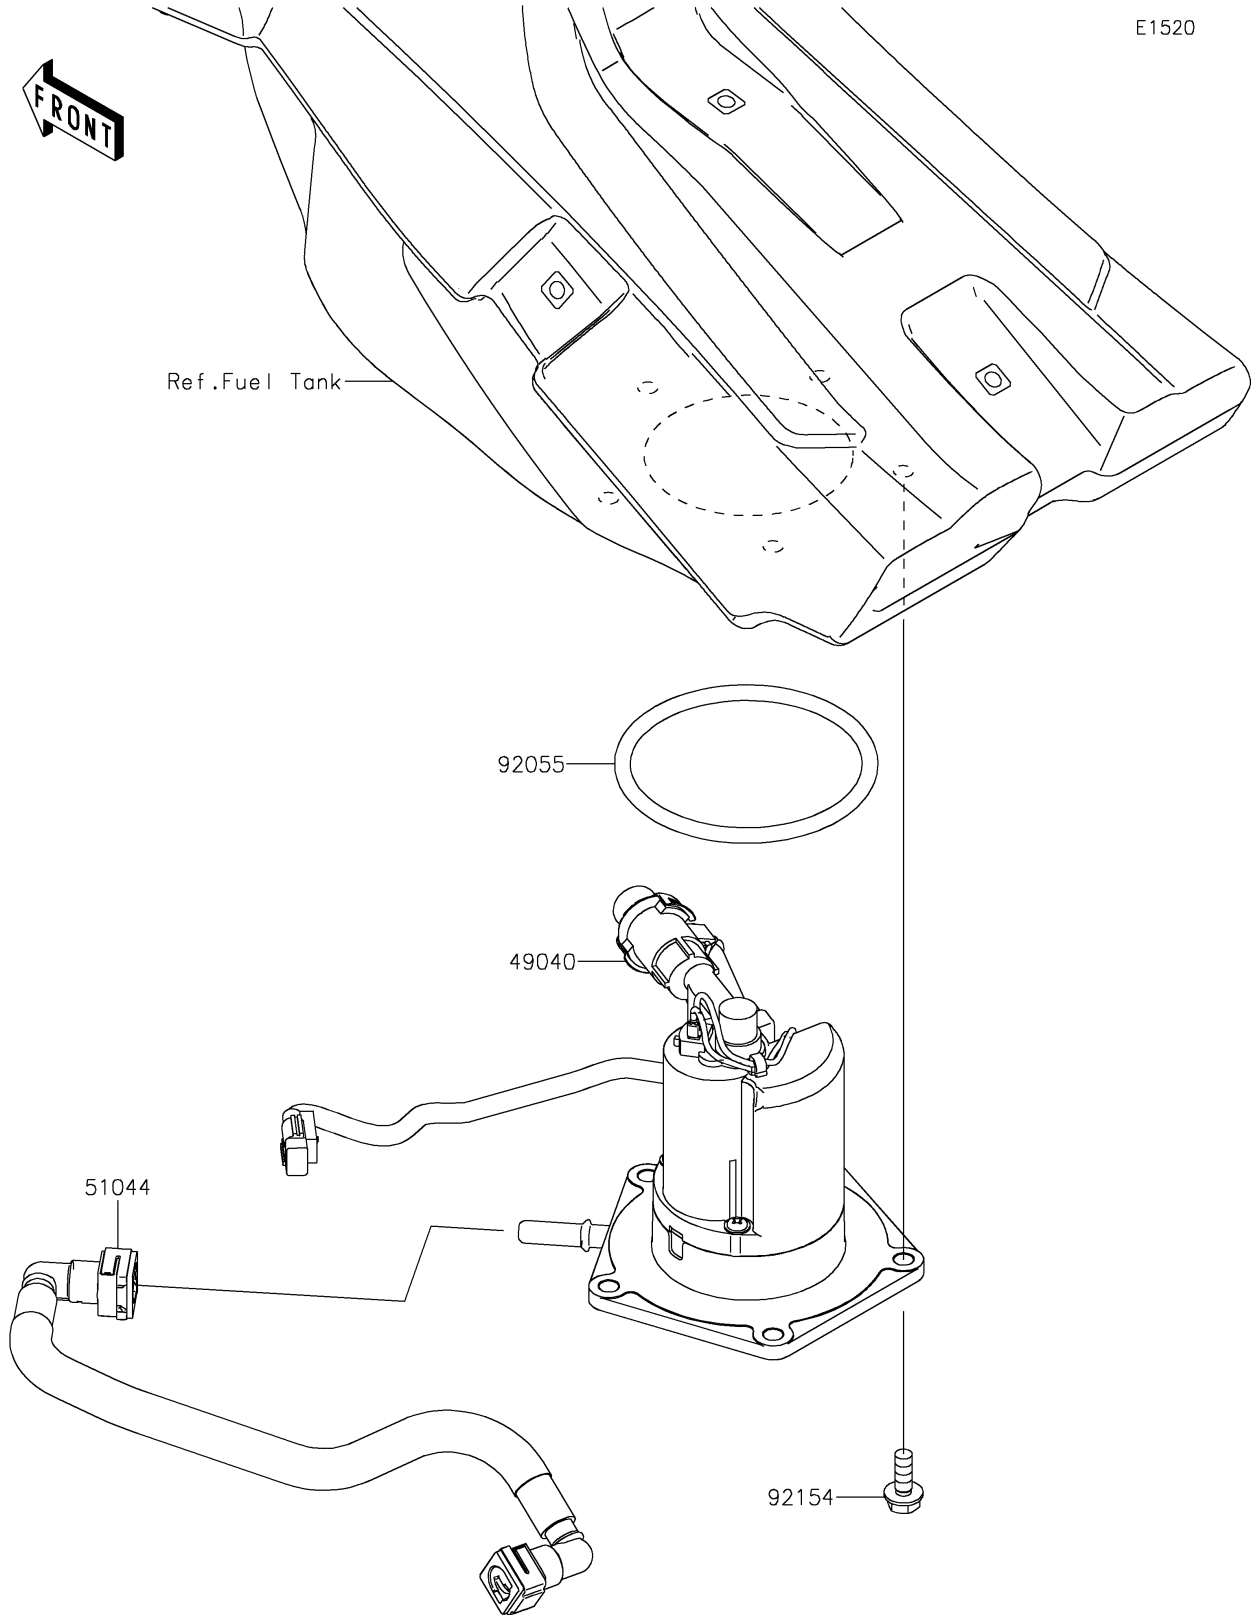

2023 KX™ 450SR PARTS DIAGRAM

Fuel Pump

E1520

2023 KX™ 450SR PARTS LIST

Fuel Pump

ITEM NAME	PART NUMBER	QUANTITY
PUMP-FUEL (Ref # 49040)	49040-0768	1
TUBE-ASSY (Ref # 51044)	51044-0885	1
RING-O (Ref # 92055)	92055-0899	1
BOLT,FLANGED,6X16 (Ref # 92154)	92154-0899	5