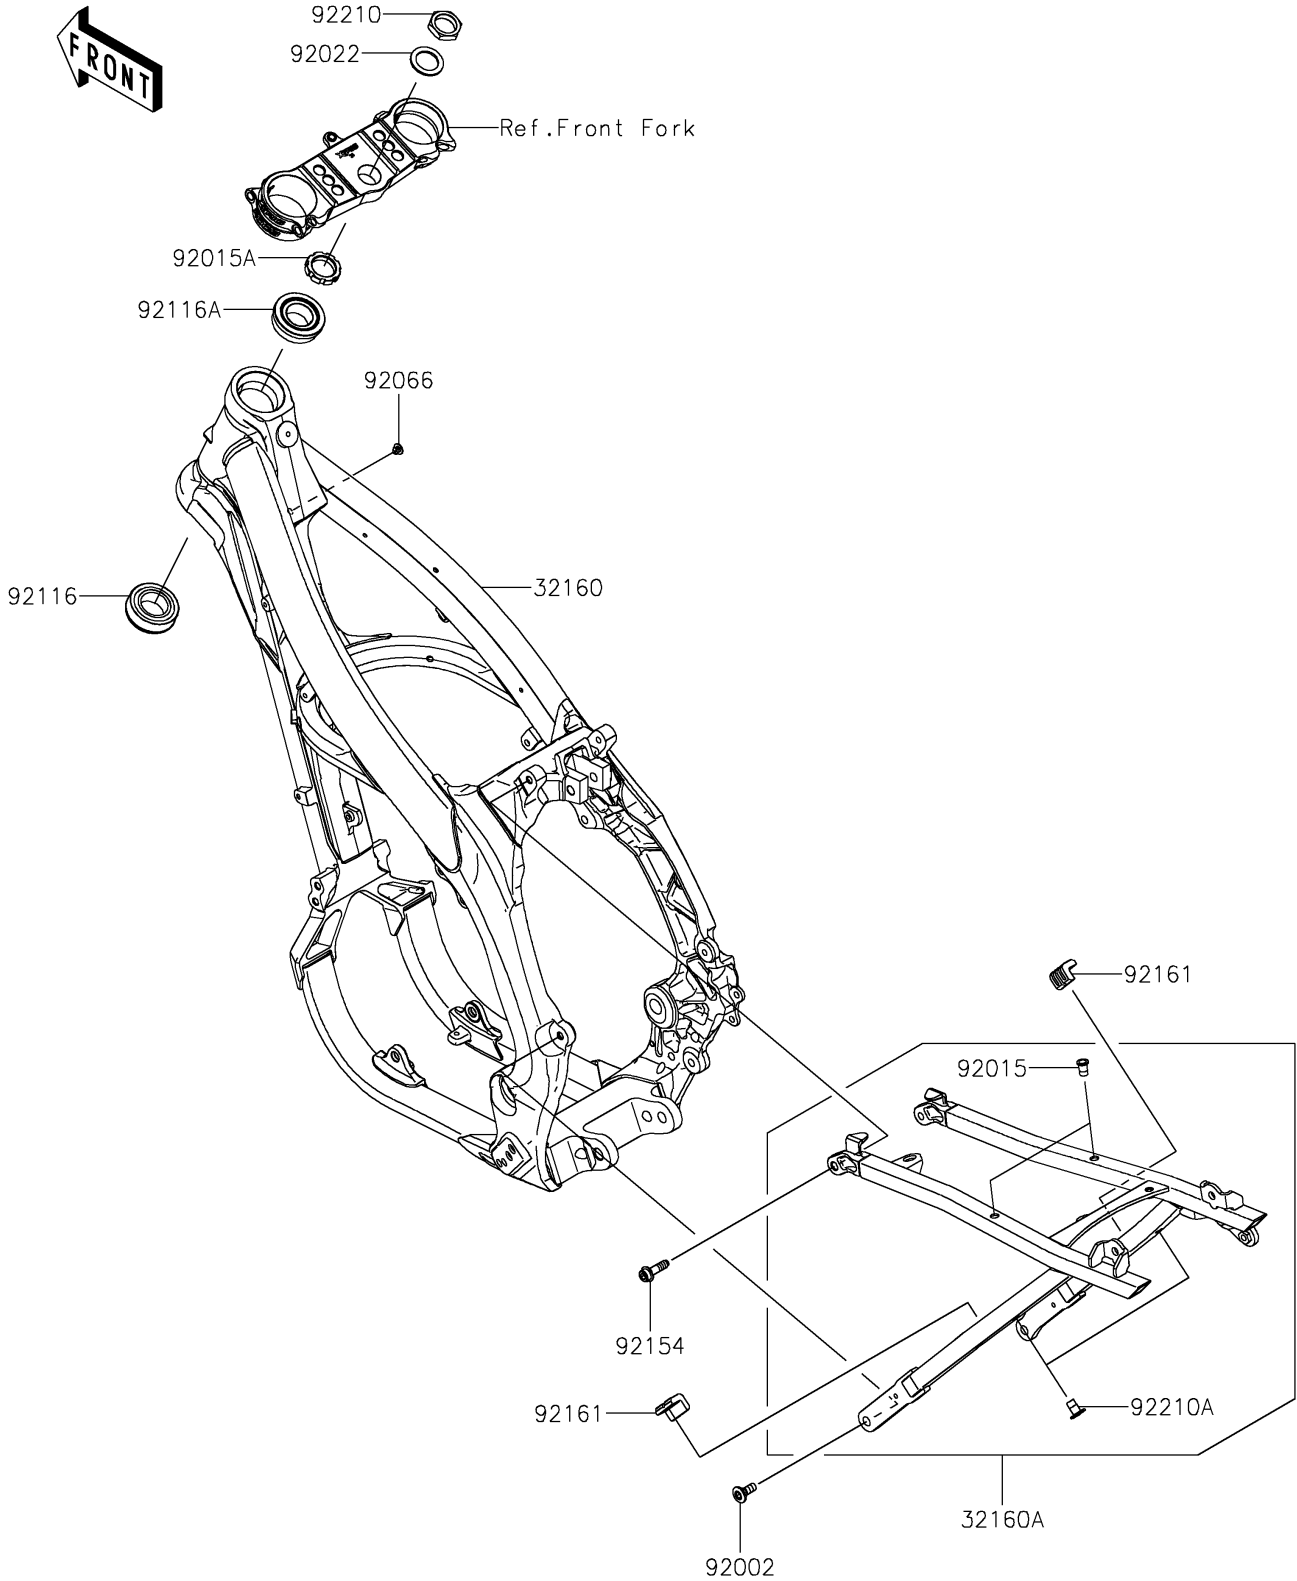

2023 KX™ 450SR PARTS DIAGRAM

Frame

F2120

2023 KX™ 450SR PARTS LIST

Frame

ITEM NAME	PART NUMBER	QUANTITY
FRAME-COMP,MAIN (Ref # 32160)	32160-0973	1
FRAME-COMP,RR (Ref # 32160A)	32160-1939	1
BOLT,SOCKET,8X20 (Ref # 92002)	92002-1736	2
NUT,POP,6MM,L=15 (Ref # 92015)	92015-1791	2
NUT,STEERING STEM,28MM (Ref # 92015A)	92015-1861	1
WASHER,25X36X2.3 (Ref # 92022)	92022-250	1
PLUG (Ref # 92066)	92066-1547	1
BEARING-ROLLER,HI-CAP32006JRRS (Ref # 92116)	92116-1069	1
BEARING-ROLLER,HI-CAP320/28JRR (Ref # 92116A)	92116-1076	1
BOLT,SOCKET,8X28 (Ref # 92154)	92154-2991	2
DAMPER (Ref # 92161)	92161-2175	2
NUT,24MM (Ref # 92210)	92210-0066	1
NUT,LARGE FLANGE,6MM,L=16.5 (Ref # 92210A)	92210-1623	2