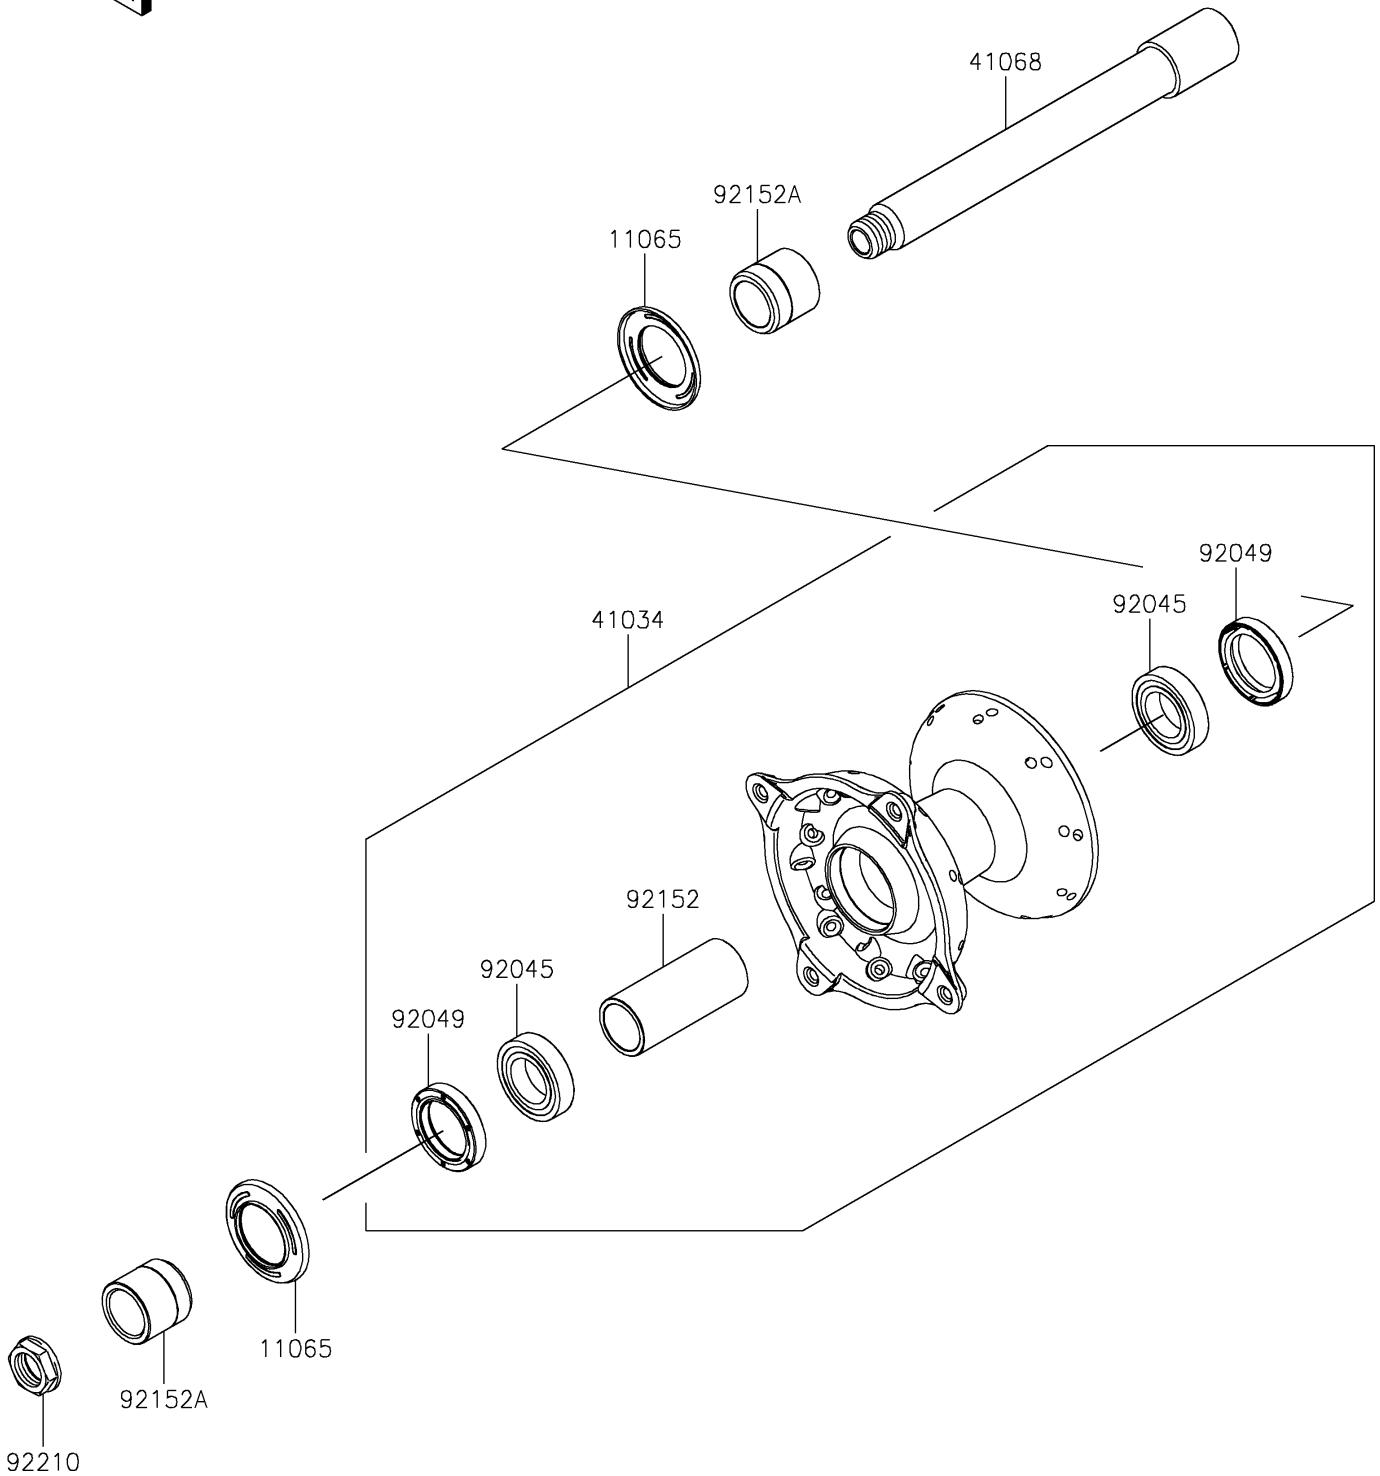

# 2023 KX™ 450SR PARTS DIAGRAM

Front Hub

F2230

## 2023 KX™ 450SR PARTS LIST

### Front Hub

ITEM NAME	PART NUMBER	QUANTITY
CAP,AXLE (Ref # 11065)	11065-1281	2
DRUM-ASSY,FRONT BRAKE (Ref # 41034)	41034-0594	1
AXLE,FR,22X186,M18 (Ref # 41068)	41068-0633	1
BEARING-BALL,69/22LLU/2AS (Ref # 92045)	92045-0883	2
SEAL-OIL,30X40X7 (Ref # 92049)	92049-0810	2
COLLAR,22.4X28X65 (Ref # 92152)	92152-2469	1
COLLAR,22X30X27.5 (Ref # 92152A)	92152-2470	2
NUT,18MM (Ref # 92210)	92210-0065	1