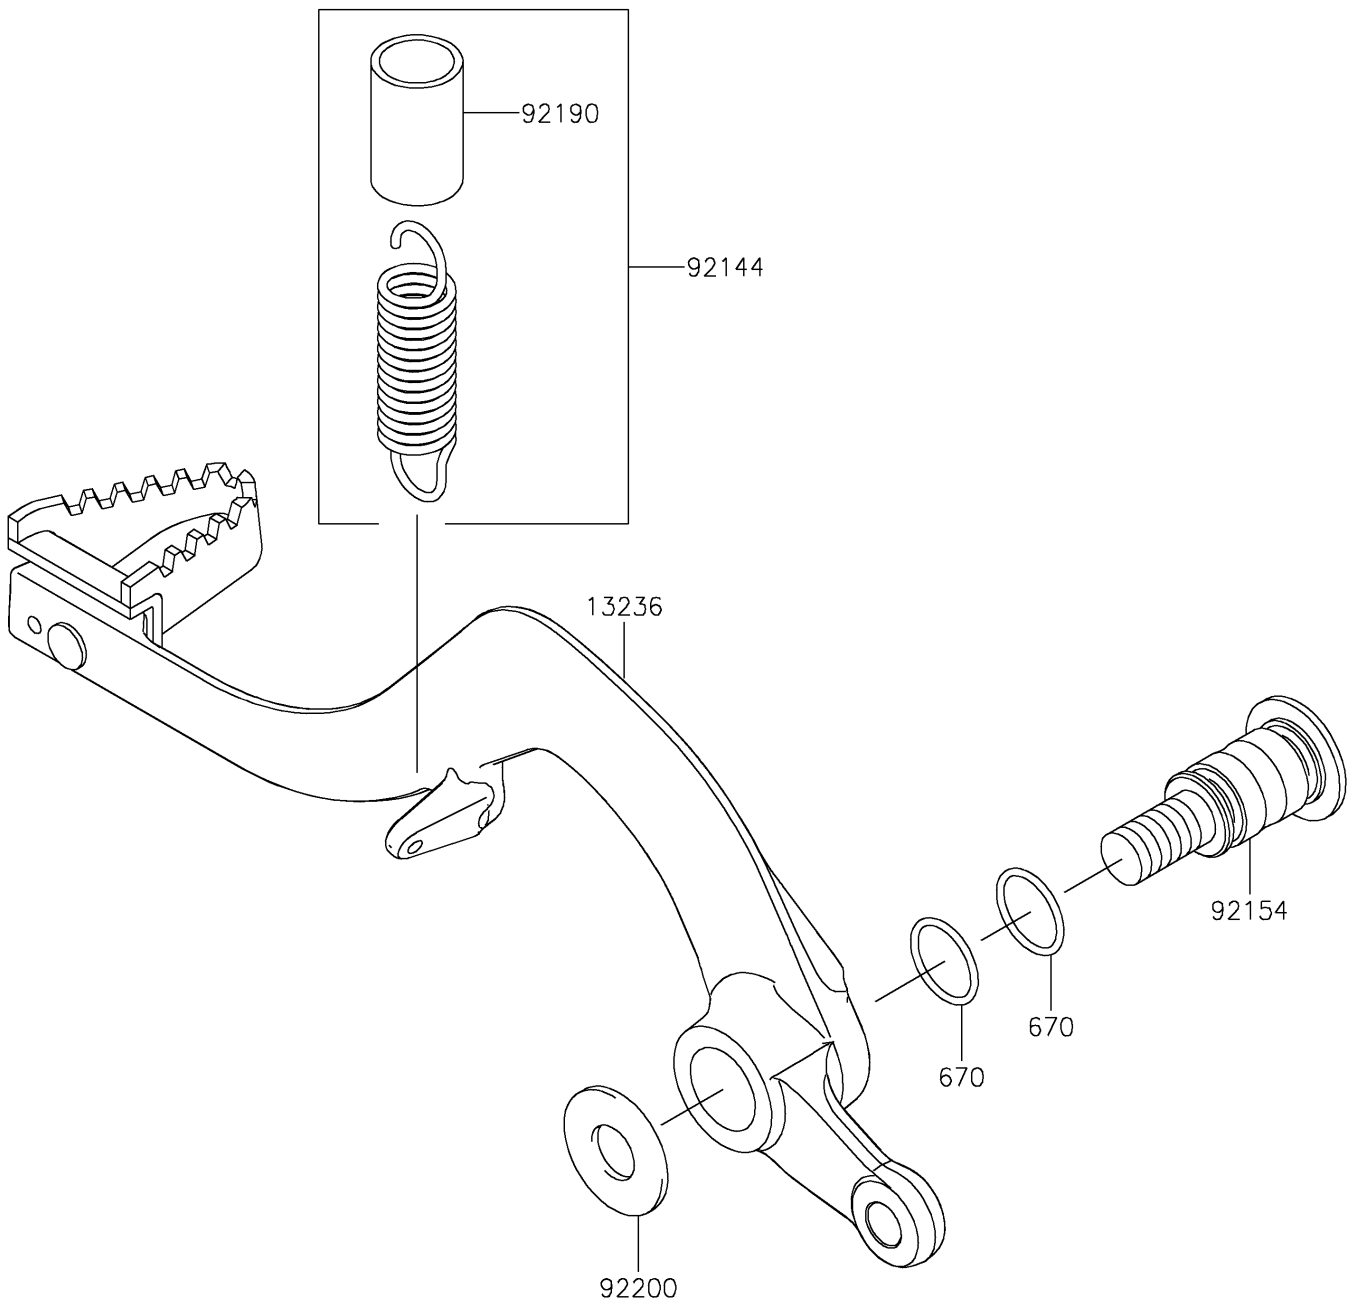

# 2022 KX™ 450SR PARTS DIAGRAM

Brake Pedal

F2260

## 2022 KX™ 450SR PARTS LIST

### Brake Pedal

ITEM NAME	PART NUMBER	QUANTITY
LEVER-COMP,BRAKE PEDAL (Ref # 13236)	13236-0838	1
SPRING,BRAKE PEDAL RETURN (Ref # 92144)	92144-1752	1
BOLT,BRAKE PEDAL,10MM (Ref # 92154)	92154-0516	1
TUBE,13X16X25 (Ref # 92190)	92190-1488	1
WASHER,10.5X24X1.5 (Ref # 92200)	92200-0154	1
O RING,12MM (Ref # 670)	670B2012	2