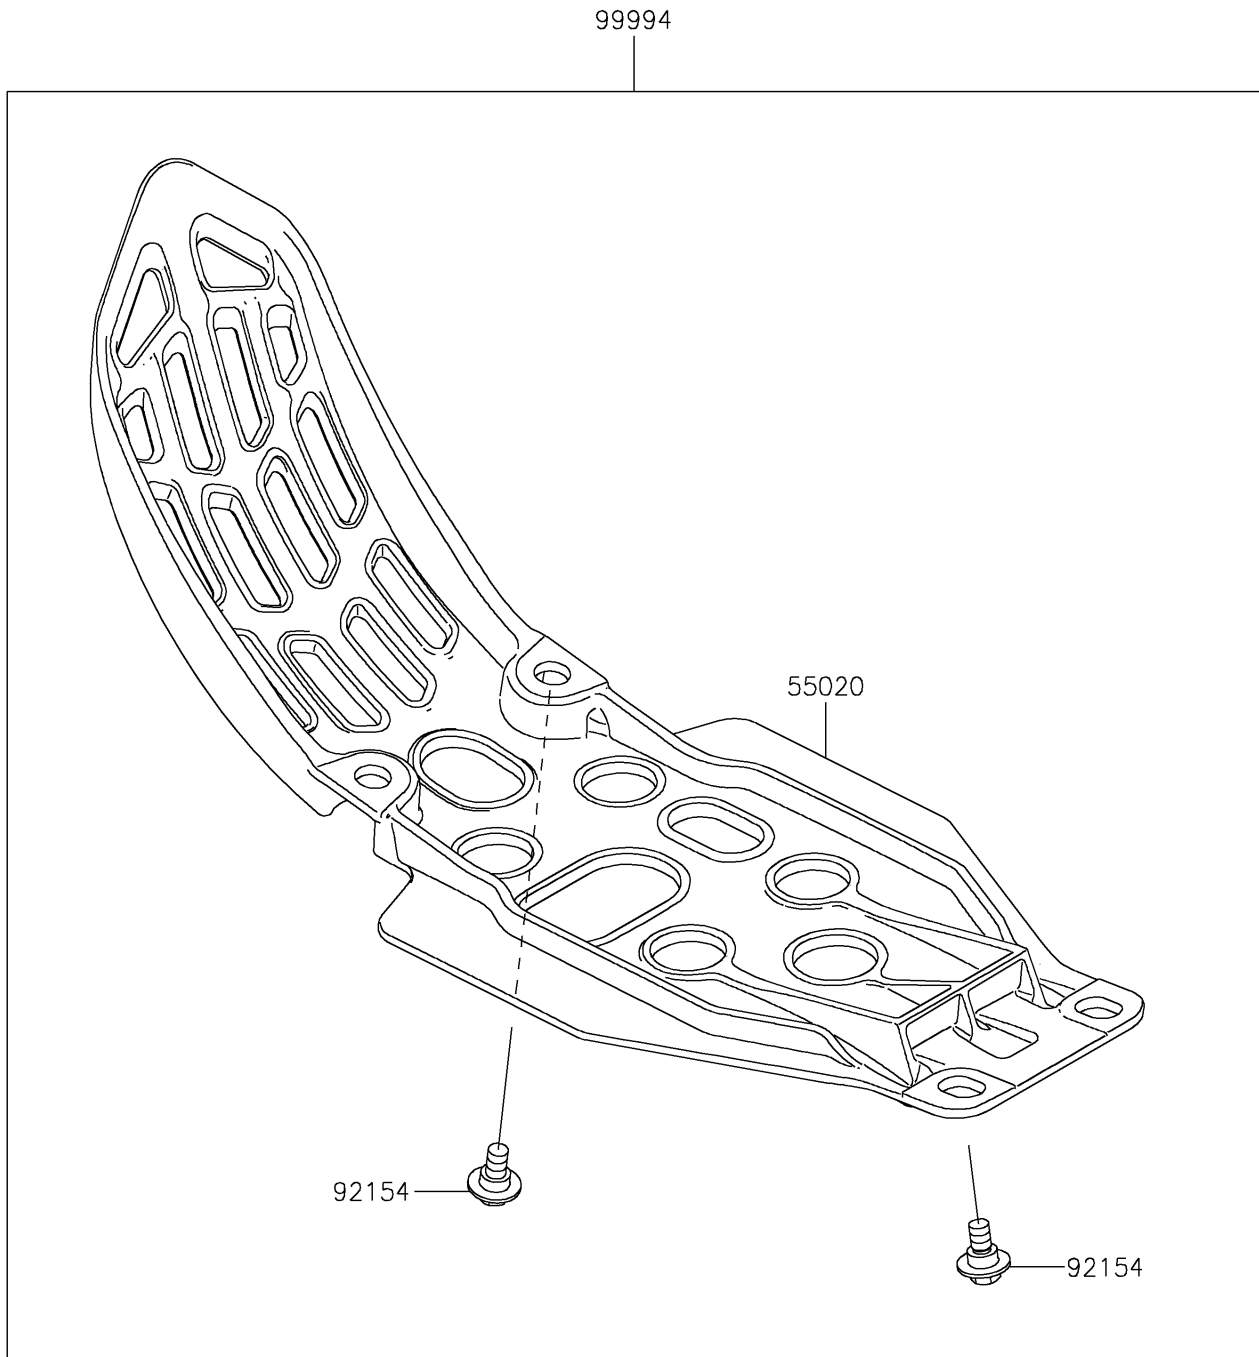

2022 KX™ 450SR PARTS DIAGRAM

Accessory(Skid Plate)

F2910A

2022 KX™ 450SR PARTS LIST

Accessory(Skid Plate)

ITEM NAME	PART NUMBER	QUANTITY
GUARD,ENGINE,LWR (Ref # 55020)	55020-1893	1
BOLT,FLANGED,6X9 (Ref # 92154)	92154-0546	4
SKID PLATE KIT (Ref # 99994)	99994-1532	1