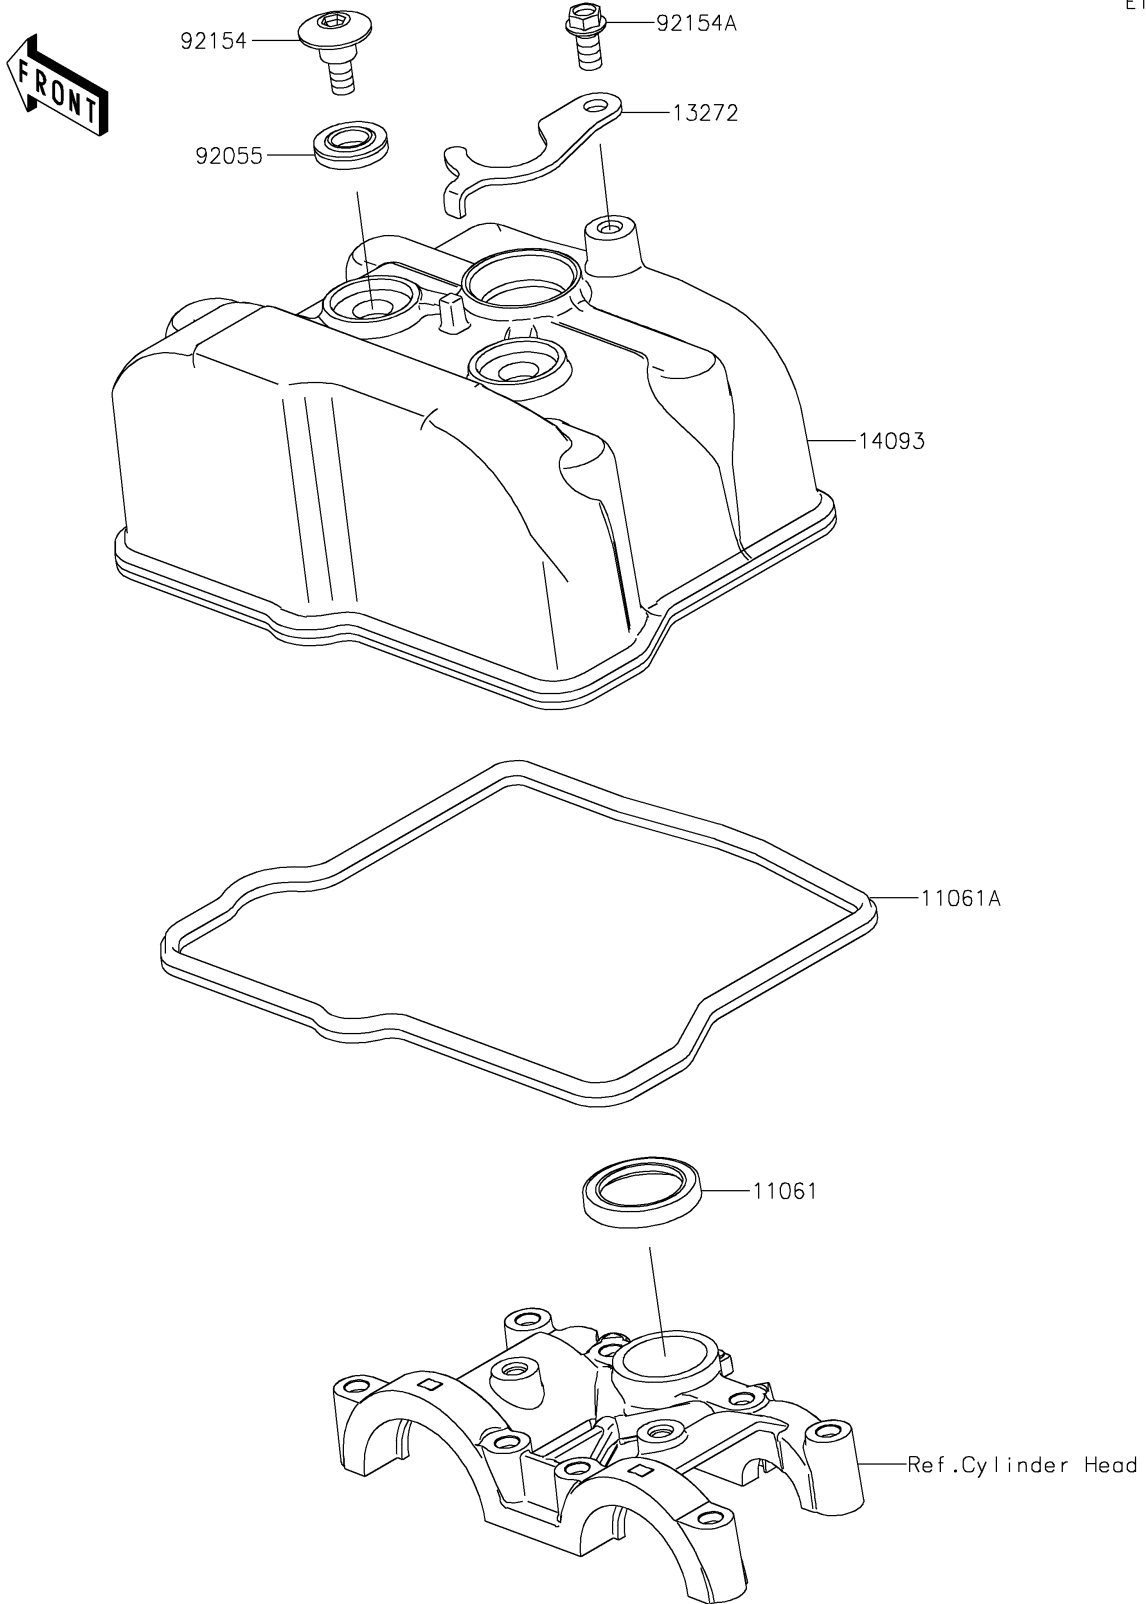

2021 KX™ 450 PARTS DIAGRAM

Cylinder Head Cover

E1112

2021 KX™ 450 PARTS LIST

Cylinder Head Cover

ITEM NAME	PART NUMBER	QUANTITY
GASKET,PLUG HOLE (Ref # 11061)	11061-1197	1
GASKET,HEAD COVER (Ref # 11061A)	11061-1269	1
PLATE (Ref # 13272)	13272-2955	1
COVER,HEAD (Ref # 14093)	14093-0704	1
RING-O,HEAD COVER BOLT (Ref # 92055)	92055-1352	2
BOLT,SOCKET,6MM (Ref # 92154)	92154-2094	2
BOLT,FLANGED,6X12 (Ref # 92154A)	92154-2975	1