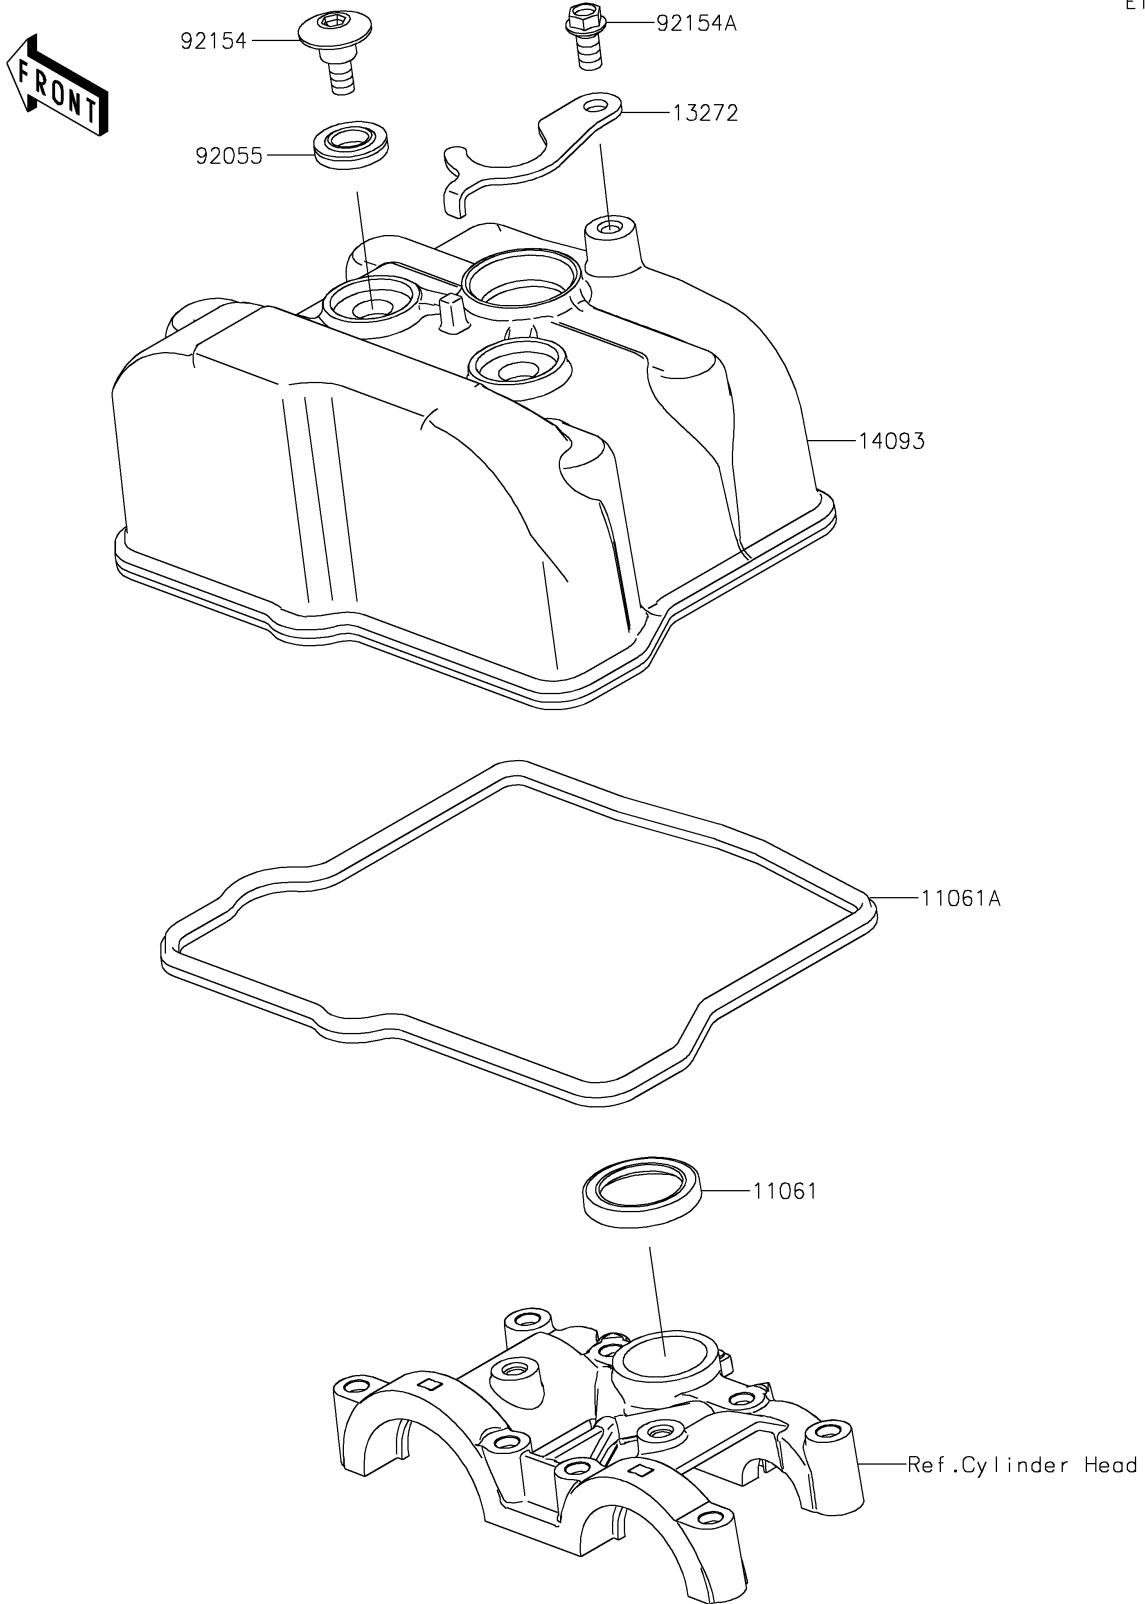

2023 KX™ 450 PARTS DIAGRAM

Cylinder Head Cover

E1112

2023 KX™ 450 PARTS LIST

Cylinder Head Cover

ITEM NAME	PART NUMBER	QUANTITY
GASKET,PLUG HOLE (Ref # 11061)	11061-1197	1
GASKET,HEAD COVER (Ref # 11061A)	11061-1269	1
PLATE (Ref # 13272)	13272-2955	1
COVER,HEAD (Ref # 14093)	14093-0704	1
RING-O,HEAD COVER BOLT (Ref # 92055)	92055-1352	2
BOLT,SOCKET,6MM (Ref # 92154)	92154-2094	2
BOLT,FLANGED,6X12 (Ref # 92154A)	92154-2975	1