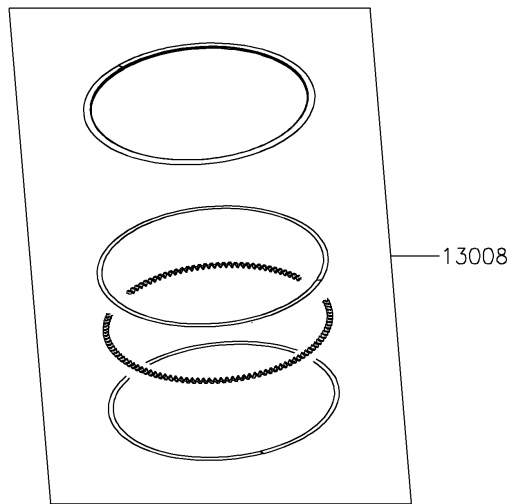

2021 KX™ 450 PARTS DIAGRAM

Cylinder/Piston(s)

E1120

2021 KX™ 450 PARTS LIST

Cylinder/Piston(s)

ITEM NAME	PART NUMBER	QUANTITY
CYLINDER-ENGINE (Ref # 11005)	11005-0721	1
GASKET,CYLINDER BASE (Ref # 11061)	11061-1270	1
PISTON-ENGINE (Ref # 13001)	13001-0816	1
PIN-PISTON (Ref # 13002)	13002-0715	1
RING-SET-PISTON (Ref # 13008)	13008-0555	1
RING-SNAP,PISTON PIN (Ref # 92036)	92036-008	2
PIN,10.1X12X14 (Ref # 92043)	92043-4009	2