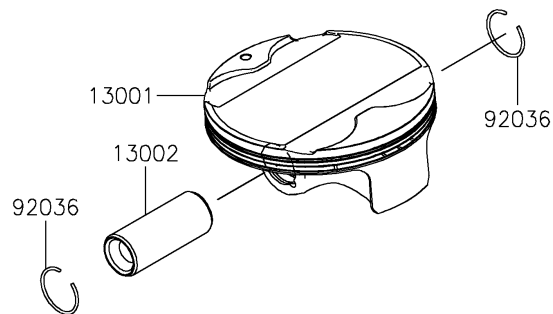

2021 KX™ 450 PARTS DIAGRAM

Cylinder/Piston(s)

E1120

2021 KX™ 450 PARTS LIST

Cylinder/Piston(s)

ITEM NAME	PART NUMBER	QUANTITY
CYLINDER-ENGINE (Ref # 11005)	11005-0721	1
GASKET,CYLINDER BASE (Ref # 11061)	11061-1270	1
PISTON-ENGINE (Ref # 13001)	13001-0816	1
PIN-PISTON (Ref # 13002)	13002-0715	1
RING-SET-PISTON (Ref # 13008)	13008-0555	1
RING-SNAP,PISTON PIN (Ref # 92036)	92036-008	2
PIN,10.1X12X14 (Ref # 92043)	92043-4009	2