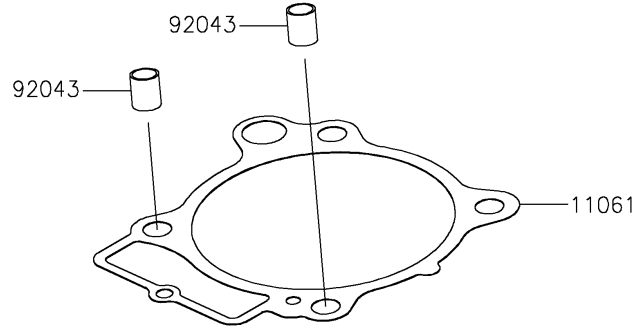

2021 KX™ 450 PARTS DIAGRAM

Cylinder/Piston(s)

E1120

2021 KX™ 450 PARTS LIST

Cylinder/Piston(s)

ITEM NAME	PART NUMBER	QUANTITY
CYLINDER-ENGINE (Ref # 11005)	11005-0721	1
GASKET,CYLINDER BASE (Ref # 11061)	11061-1270	1
PISTON-ENGINE (Ref # 13001)	13001-0816	1
PIN-PISTON (Ref # 13002)	13002-0715	1
RING-SET-PISTON (Ref # 13008)	13008-0555	1
RING-SNAP,PISTON PIN (Ref # 92036)	92036-008	2
PIN,10.1X12X14 (Ref # 92043)	92043-4009	2