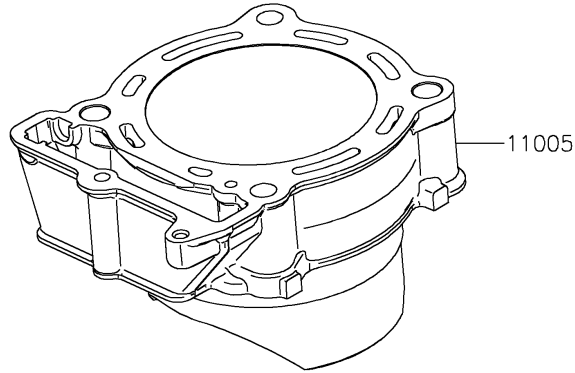

2021 KX™ 450 PARTS DIAGRAM

Cylinder/Piston(s)

E1120

2021 KX™ 450 PARTS LIST

Cylinder/Piston(s)

ITEM NAME	PART NUMBER	QUANTITY
CYLINDER-ENGINE (Ref # 11005)	11005-0721	1
GASKET,CYLINDER BASE (Ref # 11061)	11061-1270	1
PISTON-ENGINE (Ref # 13001)	13001-0816	1
PIN-PISTON (Ref # 13002)	13002-0715	1
RING-SET-PISTON (Ref # 13008)	13008-0555	1
RING-SNAP,PISTON PIN (Ref # 92036)	92036-008	2
PIN,10.1X12X14 (Ref # 92043)	92043-4009	2