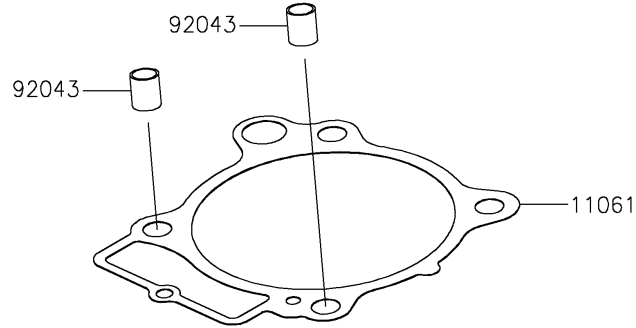

# 2023 KX™ 450 PARTS DIAGRAM

Cylinder/Piston(s)

E1120

## 2023 KX™ 450 PARTS LIST

Cylinder/Piston(s)

ITEM NAME	PART NUMBER	QUANTITY
CYLINDER-ENGINE (Ref # 11005)	11005-0721	1
GASKET,CYLINDER BASE (Ref # 11061)	11061-1270	1
PISTON-ENGINE (Ref # 13001)	13001-0816	1
PIN-PISTON (Ref # 13002)	13002-0715	1
RING-SET-PISTON (Ref # 13008)	13008-0555	1
RING-SNAP,PISTON PIN (Ref # 92036)	92036-008	2
PIN,10.1X12X14 (Ref # 92043)	92043-4009	2