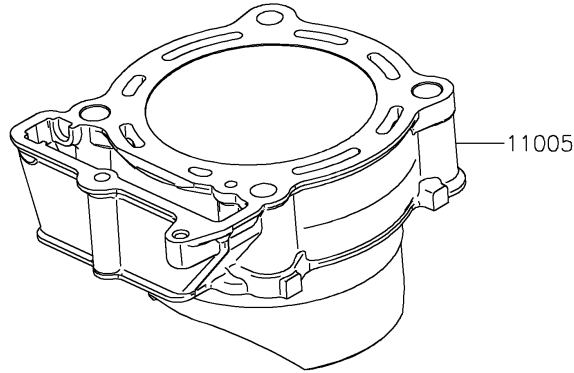

# 2023 KX™ 450 PARTS DIAGRAM

Cylinder/Piston(s)

E1120

## 2023 KX™ 450 PARTS LIST

Cylinder/Piston(s)

ITEM NAME	PART NUMBER	QUANTITY
CYLINDER-ENGINE (Ref # 11005)	11005-0721	1
GASKET,CYLINDER BASE (Ref # 11061)	11061-1270	1
PISTON-ENGINE (Ref # 13001)	13001-0816	1
PIN-PISTON (Ref # 13002)	13002-0715	1
RING-SET-PISTON (Ref # 13008)	13008-0555	1
RING-SNAP,PISTON PIN (Ref # 92036)	92036-008	2
PIN,10.1X12X14 (Ref # 92043)	92043-4009	2