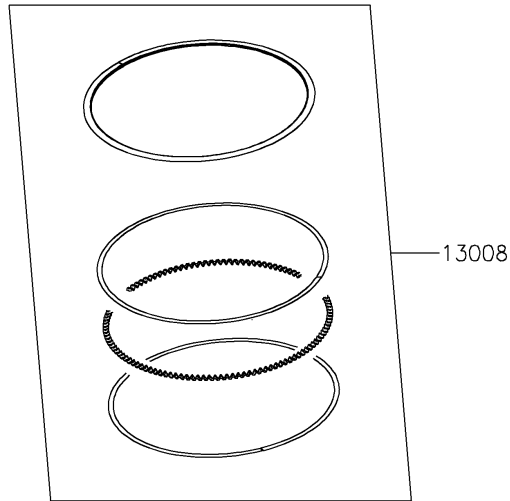

# 2023 KX™ 450 PARTS DIAGRAM

Cylinder/Piston(s)

E1120

## 2023 KX™ 450 PARTS LIST

Cylinder/Piston(s)

ITEM NAME	PART NUMBER	QUANTITY
CYLINDER-ENGINE (Ref # 11005)	11005-0721	1
GASKET,CYLINDER BASE (Ref # 11061)	11061-1270	1
PISTON-ENGINE (Ref # 13001)	13001-0816	1
PIN-PISTON (Ref # 13002)	13002-0715	1
RING-SET-PISTON (Ref # 13008)	13008-0555	1
RING-SNAP,PISTON PIN (Ref # 92036)	92036-008	2
PIN,10.1X12X14 (Ref # 92043)	92043-4009	2