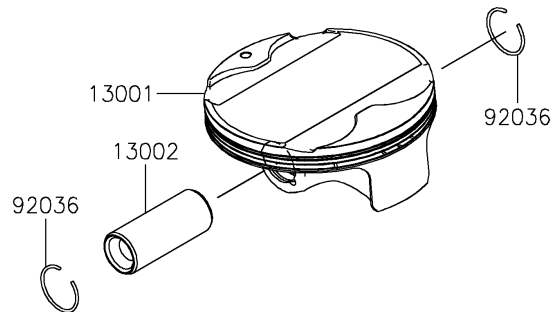

# 2023 KX™ 450 PARTS DIAGRAM

Cylinder/Piston(s)

E1120

## 2023 KX™ 450 PARTS LIST

Cylinder/Piston(s)

ITEM NAME	PART NUMBER	QUANTITY
CYLINDER-ENGINE (Ref # 11005)	11005-0721	1
GASKET,CYLINDER BASE (Ref # 11061)	11061-1270	1
PISTON-ENGINE (Ref # 13001)	13001-0816	1
PIN-PISTON (Ref # 13002)	13002-0715	1
RING-SET-PISTON (Ref # 13008)	13008-0555	1
RING-SNAP,PISTON PIN (Ref # 92036)	92036-008	2
PIN,10.1X12X14 (Ref # 92043)	92043-4009	2