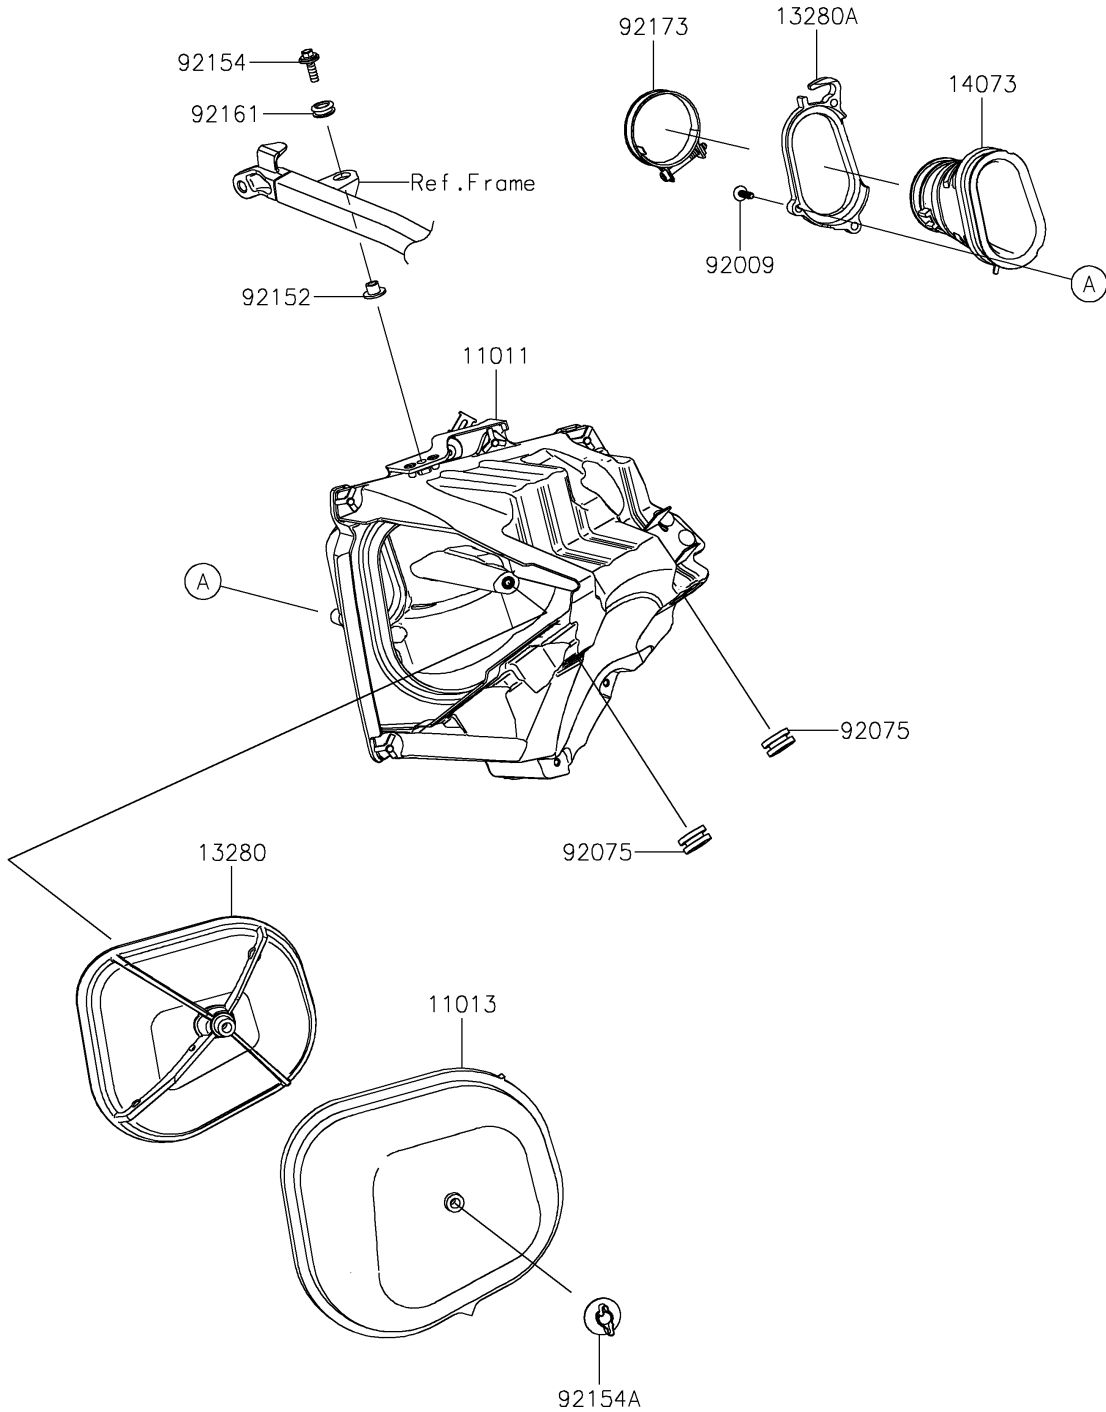

# 2021 KX™ 450 PARTS DIAGRAM

Air Cleaner

E1130

## 2021 KX™ 450 PARTS LIST

### Air Cleaner

ITEM NAME	PART NUMBER	QUANTITY
CASE-AIR FILTER,L.GREEN (Ref # 11011)	11011-0927-290	1
ELEMENT-AIR FILTER (Ref # 11013)	11013-0811	1
HOLDER,ELEMENT BASE (Ref # 13280)	13280-0913	1
HOLDER,DUCT (Ref # 13280A)	13280-0925	1
DUCT (Ref # 14073)	14073-0888	1
SCREW,TAPPING,5X20 (Ref # 92009)	92009-1993	3
DAMPER,10X24X12 (Ref # 92075)	92075-1690	2
COLLAR (Ref # 92152)	92152-1449	1
BOLT,FLANGED,6X20 (Ref # 92154)	92154-1268	1
BOLT,WING,6X35 (Ref # 92154A)	92154-2943	1
DAMPER (Ref # 92161)	92161-0266	1
CLAMP,57.5MM (Ref # 92173)	92173-1608	1