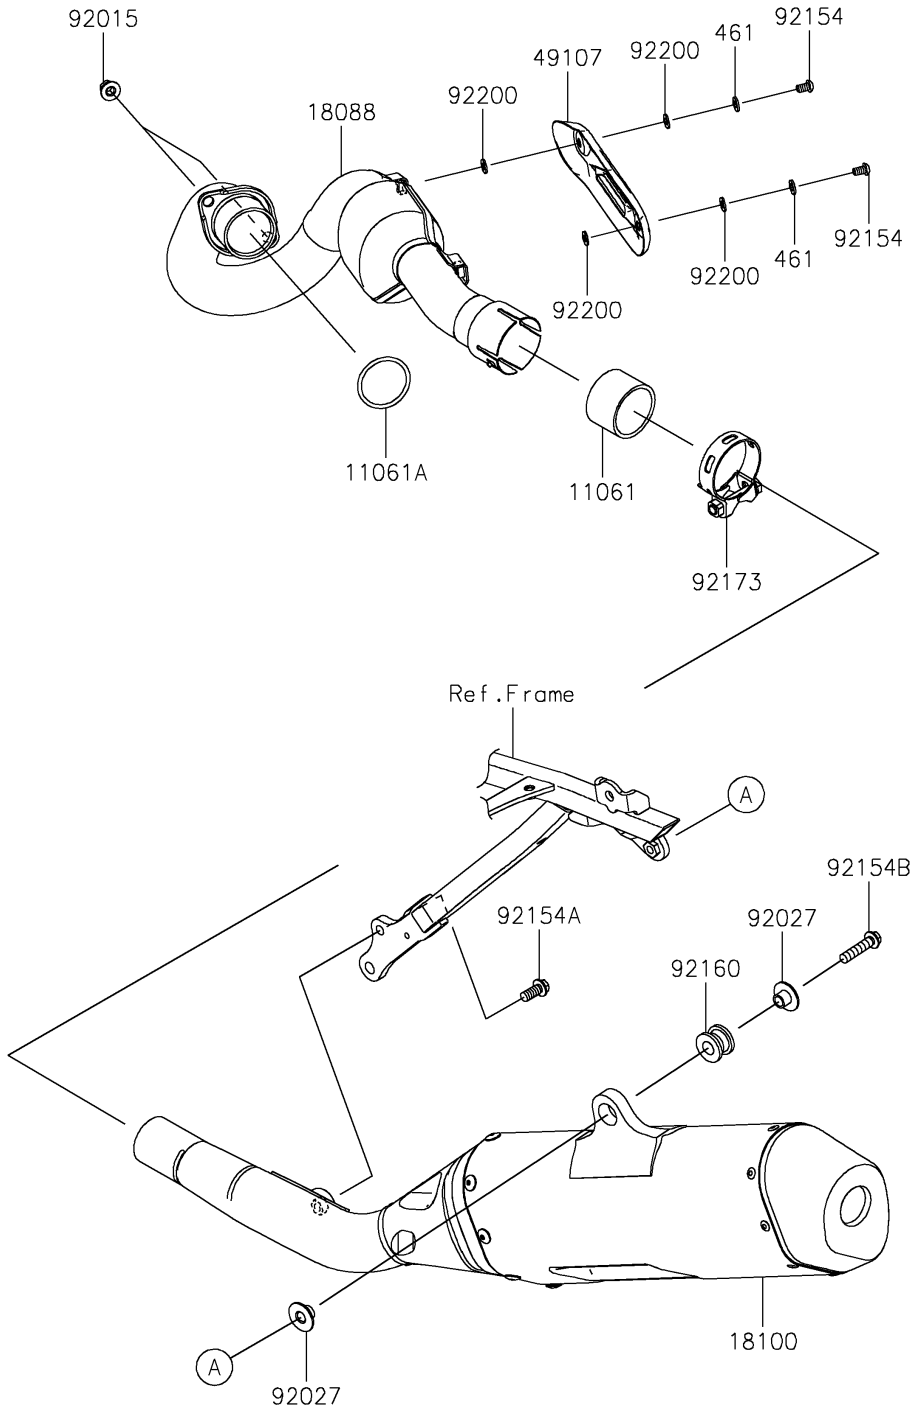

2023 KX™ 450 PARTS DIAGRAM

Muffler(s)

E1140

2023 KX™ 450 PARTS LIST

Muffler(s)

ITEM NAME	PART NUMBER	QUANTITY
GASKET,CONNECTING (Ref # 11061)	11061-1278	1
GASKET,40X46.4X3 (Ref # 11061A)	11061-1297	1
PIPE-EXHAUST (Ref # 18088)	18088-1465	1
BODY-ASSY-MUFFLER (Ref # 18100)	18100-0601	1
COVER-EXHAUST PIPE (Ref # 49107)	49107-0812	1
NUT,8MM (Ref # 92015)	92015-1402	2
COLLAR,FLANGED,8.8X10.6 (Ref # 92027)	92027-1653	2
BOLT,TORX,6X10 (Ref # 92154)	92154-1938	2
BOLT,FLANGED,8X18 (Ref # 92154A)	92154-2984	1
BOLT,FLANGED,8X35 (Ref # 92154B)	92154-2985	1
DAMPER,MUFFLER MOUNT (Ref # 92160)	92160-1116	1
CLAMP (Ref # 92173)	92173-1859	1
WASHER,5.9X12X1.2 (Ref # 92200)	92200-1826	4
WASHER-SPRING,6MM (Ref # 461)	461S0600	2