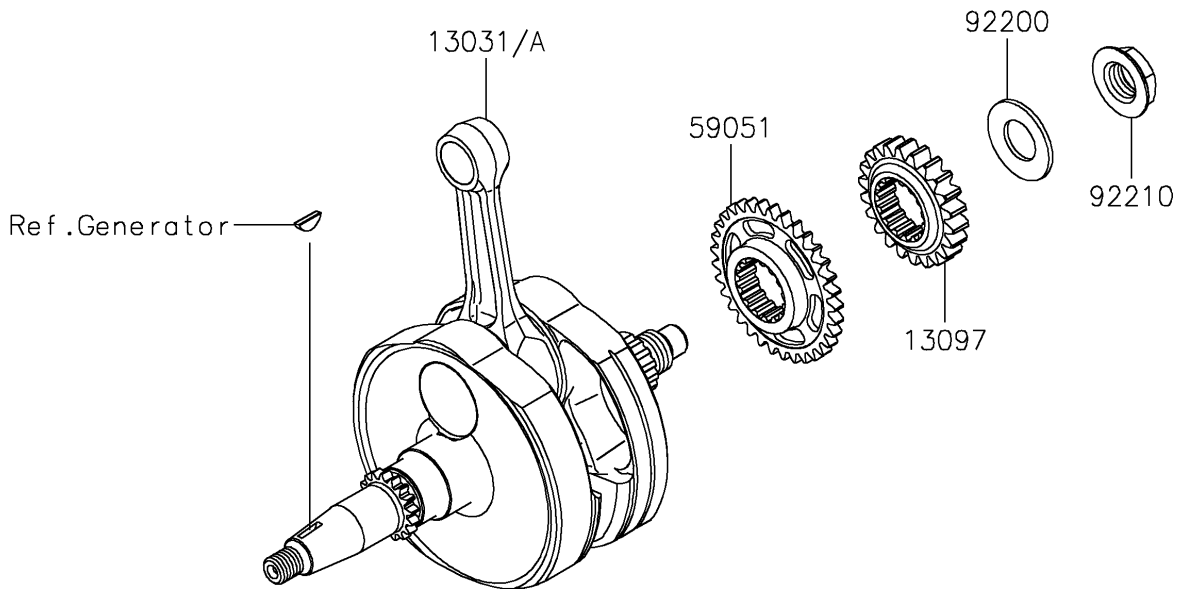

2021 KX™ 450 PARTS DIAGRAM

Crankshaft

E1321

2021 KX™ 450 PARTS LIST

Crankshaft

ITEM NAME	PART NUMBER	QUANTITY
CRANKSHAFT-COMP (Ref # 13031)	13031-0948	1
BALANCER,LH (Ref # 13041)	13041-0564	1
GEAR-PRIMARY SPUR,22T (Ref # 13097)	13097-0600	1
GEAR-COMP,BALANCER (Ref # 13216)	13216-0898	1
GEAR-SPUR,BALANCER DRIVE,33T (Ref # 59051)	59051-0806	1
WASHER (Ref # 92200)	92200-1505	1
NUT,18MM (Ref # 92210)	92210-1844	1
NUT-HEX-FINE,12MM (Ref # 315)	315BA1200	1