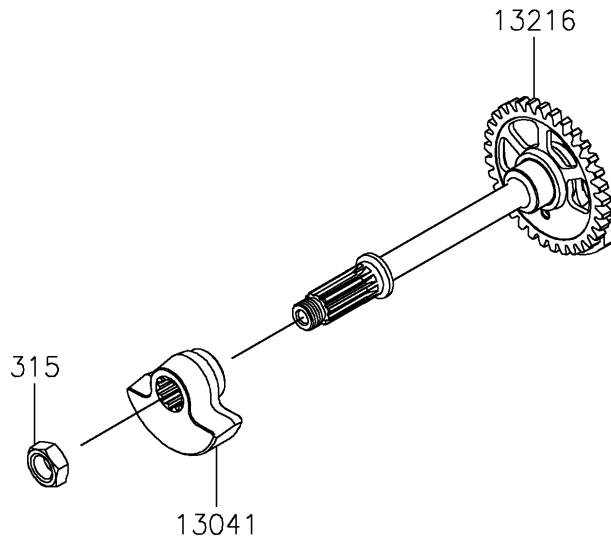

2021 KX™ 450 PARTS DIAGRAM

Crankshaft

E1321

2021 KX™ 450 PARTS LIST

Crankshaft

ITEM NAME	PART NUMBER	QUANTITY
CRANKSHAFT-COMP (Ref # 13031)	13031-0948	1
BALANCER,LH (Ref # 13041)	13041-0564	1
GEAR-PRIMARY SPUR,22T (Ref # 13097)	13097-0600	1
GEAR-COMP,BALANCER (Ref # 13216)	13216-0898	1
GEAR-SPUR,BALANCER DRIVE,33T (Ref # 59051)	59051-0806	1
WASHER (Ref # 92200)	92200-1505	1
NUT,18MM (Ref # 92210)	92210-1844	1
NUT-HEX-FINE,12MM (Ref # 315)	315BA1200	1