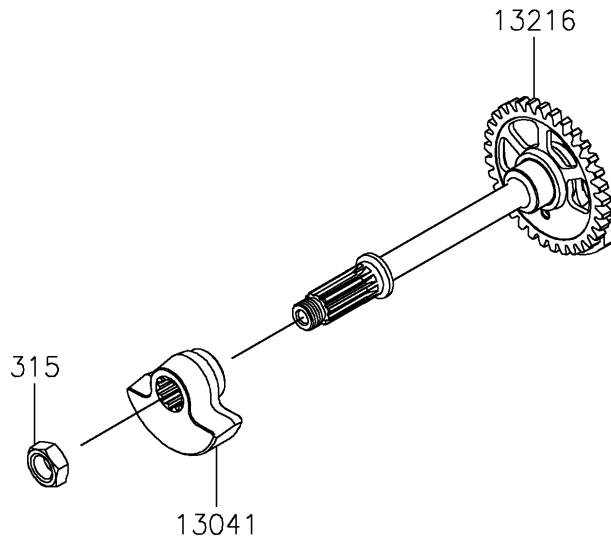

2023 KX™ 450 PARTS DIAGRAM

Crankshaft

E1321

2023 KX™ 450 PARTS LIST

Crankshaft

ITEM NAME	PART NUMBER	QUANTITY
CRANKSHAFT-COMP (Ref # 13031A)	13031-1536	1
BALANCER,LH (Ref # 13041)	13041-0564	1
GEAR-PRIMARY SPUR,22T (Ref # 13097)	13097-0600	1
GEAR-COMP,BALANCER (Ref # 13216)	13216-0898	1
GEAR-SPUR,BALANCER DRIVE,33T (Ref # 59051)	59051-0806	1
WASHER (Ref # 92200)	92200-1505	1
NUT,18MM (Ref # 92210)	92210-1844	1
NUT-HEX-FINE,12MM (Ref # 315)	315BA1200	1