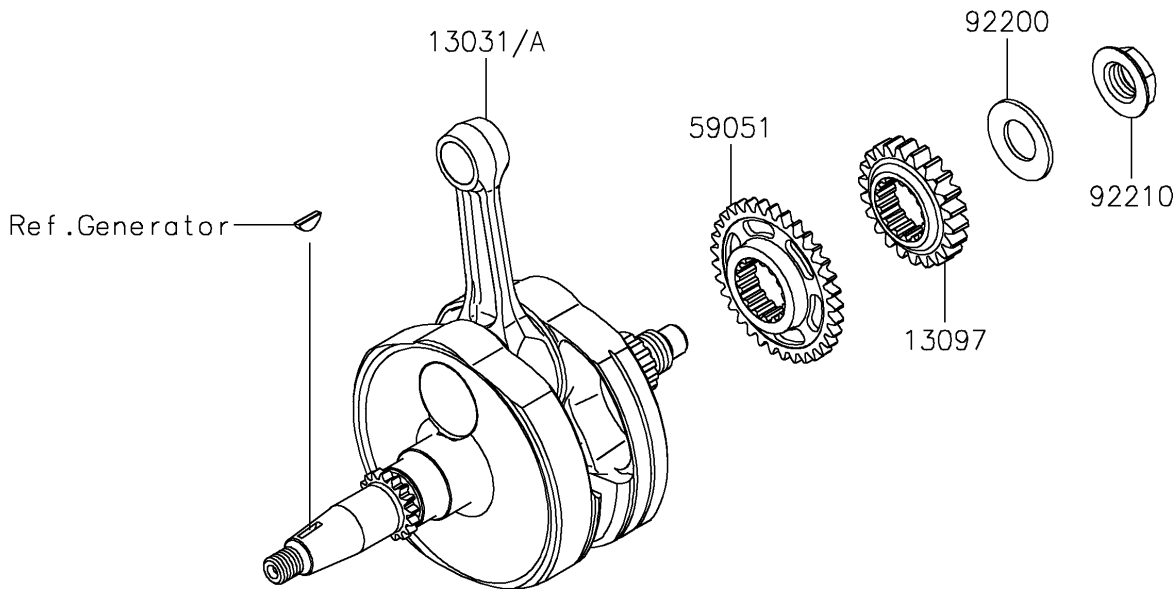

2023 KX™ 450 PARTS DIAGRAM

Crankshaft

E1321

2023 KX™ 450 PARTS LIST

Crankshaft

ITEM NAME	PART NUMBER	QUANTITY
CRANKSHAFT-COMP (Ref # 13031A)	13031-1536	1
BALANCER,LH (Ref # 13041)	13041-0564	1
GEAR-PRIMARY SPUR,22T (Ref # 13097)	13097-0600	1
GEAR-COMP,BALANCER (Ref # 13216)	13216-0898	1
GEAR-SPUR,BALANCER DRIVE,33T (Ref # 59051)	59051-0806	1
WASHER (Ref # 92200)	92200-1505	1
NUT,18MM (Ref # 92210)	92210-1844	1
NUT-HEX-FINE,12MM (Ref # 315)	315BA1200	1