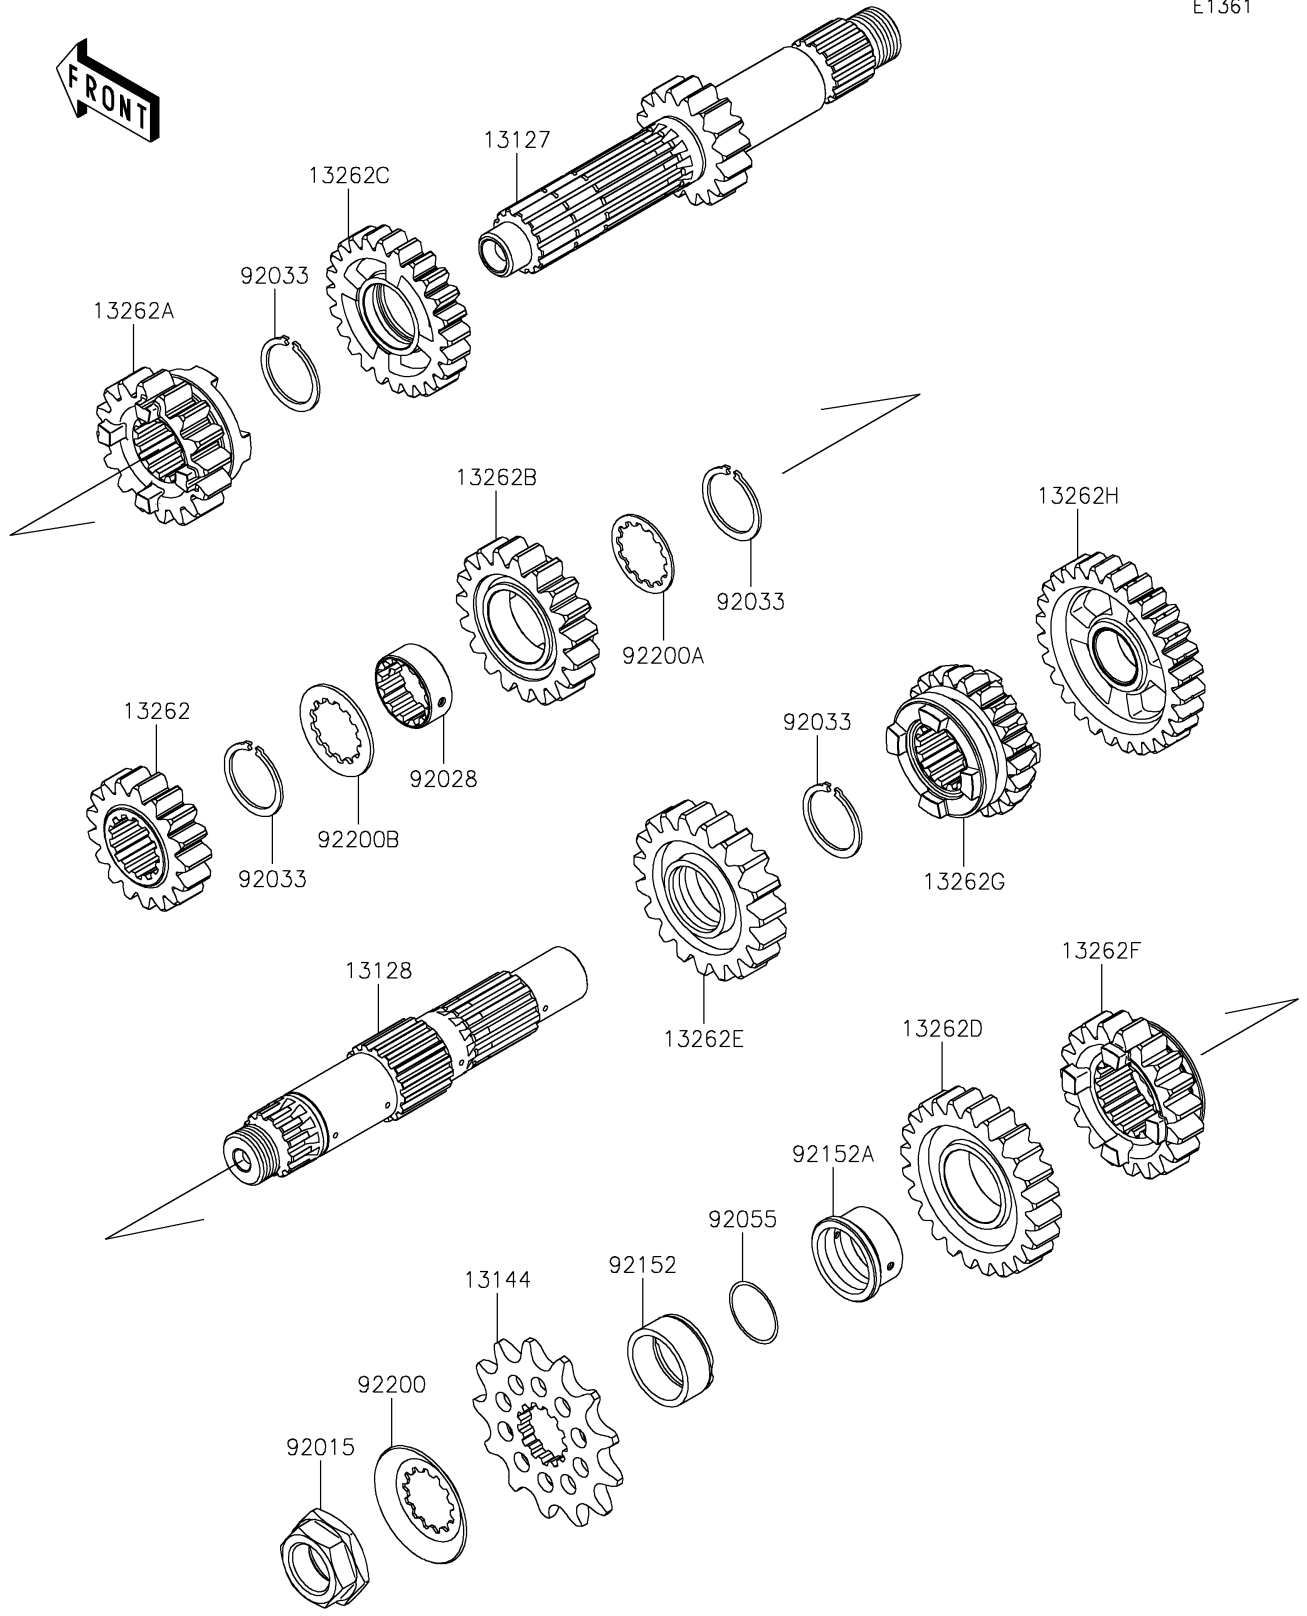

2021 KX™ 450 PARTS DIAGRAM

Transmission

E1361

2021 KX™ 450 PARTS LIST

Transmission

ITEM NAME	PART NUMBER	QUANTITY
SHAFT-TRANSMISSION INPUT (Ref # 13127)	13127-0703	1
SHAFT-TRANSMISSION OUTPUT (Ref # 13128)	13128-0716	1
SPROCKET-OUTPUT,13T (Ref # 13144)	13144-0063	1
GEAR,INPUT 2ND,17T (Ref # 13262)	13262-1557	1
GEAR,INPUT 3RD,16T (Ref # 13262A)	13262-1558	1
GEAR,INPUT 4TH,19T (Ref # 13262B)	13262-1559	1
GEAR,INPUT 5TH,24T (Ref # 13262C)	13262-1560	1
GEAR,OUTPUT 2ND,24T (Ref # 13262D)	13262-1561	1
GEAR,OUTPUT 3RD,19T (Ref # 13262E)	13262-1562	1
GEAR,OUTPUT 4TH,19T (Ref # 13262F)	13262-1563	1
GEAR,OUTPUT 5TH,21T (Ref # 13262G)	13262-1564	1
GEAR,OUTPUT LOW,28T (Ref # 13262H)	13262-1572	1
NUT,20MM (Ref # 92015)	92015-1963	1
BUSHING,INPUT TOP GEAR (Ref # 92028)	92028-1857	1
RING-SNAP,25MM (Ref # 92033)	92033-1172	4
RING-O,21.5X1.5 (Ref # 92055)	92055-1293	1
COLLAR,25X30X13.2 (Ref # 92152)	92152-0150	1
COLLAR (Ref # 92152A)	92152-0540	1
WASHER (Ref # 92200)	92200-0390	1
WASHER (Ref # 92200A)	92200-1389	1
WASHER,INPUT (Ref # 92200B)	92200-1524	1