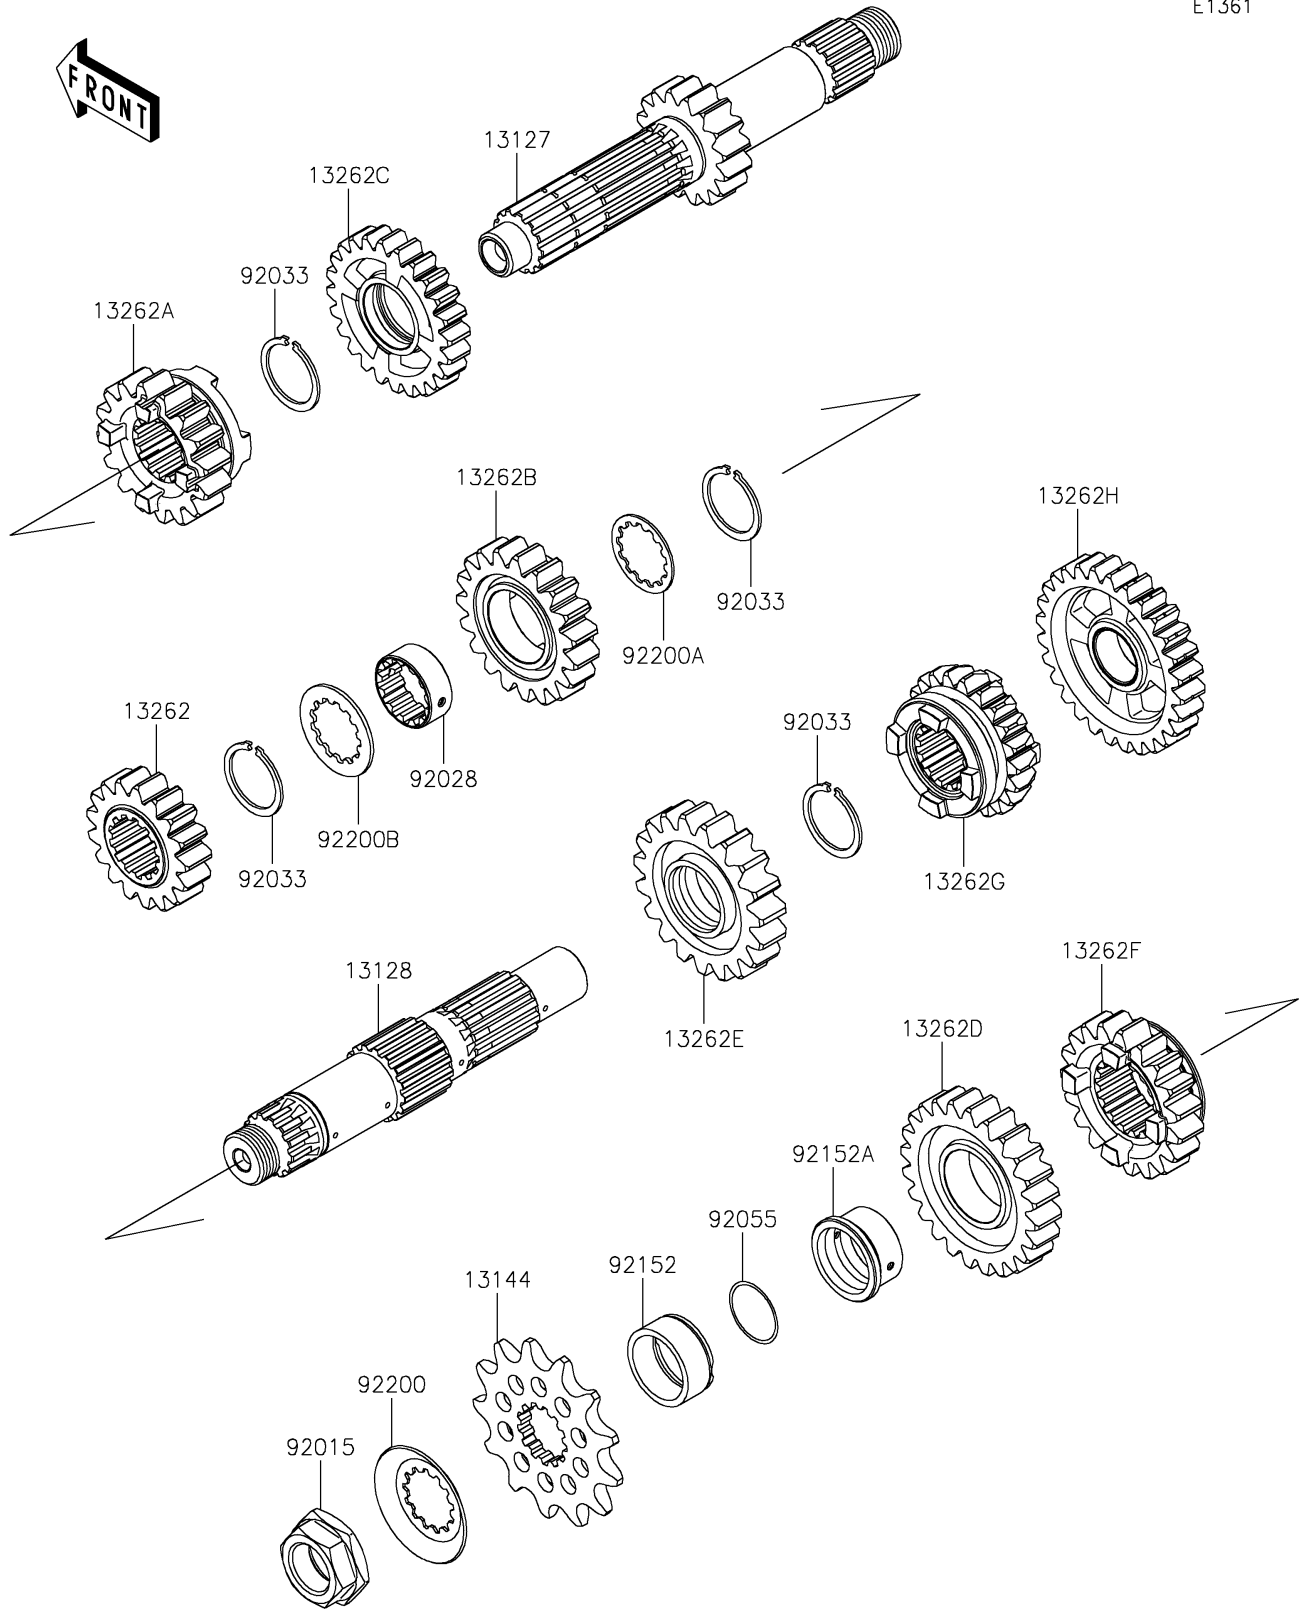

2023 KX™ 450 PARTS DIAGRAM

Transmission

E1361

2023 KX™ 450 PARTS LIST

Transmission

ITEM NAME	PART NUMBER	QUANTITY
SHAFT-TRANSMISSION INPUT (Ref # 13127)	13127-0703	1
SHAFT-TRANSMISSION OUTPUT (Ref # 13128)	13128-0716	1
SPROCKET-OUTPUT,13T (Ref # 13144)	13144-0063	1
GEAR,INPUT 2ND,17T (Ref # 13262)	13262-1557	1
GEAR,INPUT 3RD,16T (Ref # 13262A)	13262-1558	1
GEAR,INPUT 4TH,19T (Ref # 13262B)	13262-1559	1
GEAR,INPUT 5TH,24T (Ref # 13262C)	13262-1560	1
GEAR,OUTPUT 2ND,24T (Ref # 13262D)	13262-1561	1
GEAR,OUTPUT 3RD,19T (Ref # 13262E)	13262-1562	1
GEAR,OUTPUT 4TH,19T (Ref # 13262F)	13262-1563	1
GEAR,OUTPUT 5TH,21T (Ref # 13262G)	13262-1564	1
GEAR,OUTPUT LOW,28T (Ref # 13262H)	13262-1572	1
NUT,20MM (Ref # 92015)	92015-1963	1
BUSHING,INPUT TOP GEAR (Ref # 92028)	92028-1857	1
RING-SNAP,25MM (Ref # 92033)	92033-1172	4
RING-O,21.5X1.5 (Ref # 92055)	92055-1293	1
COLLAR,25X30X13.2 (Ref # 92152)	92152-0150	1
COLLAR (Ref # 92152A)	92152-0540	1
WASHER (Ref # 92200)	92200-0390	1
WASHER (Ref # 92200A)	92200-1389	1
WASHER,INPUT (Ref # 92200B)	92200-1524	1