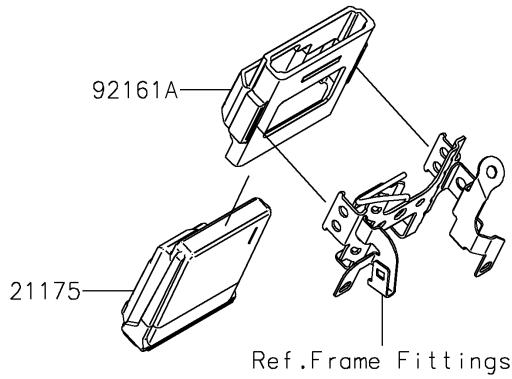

2023 KX™ 450 PARTS DIAGRAM

Fuel Injection

E1530

2023 KX™ 450 PARTS LIST

Fuel Injection

| ITEM NAME | PART NUMBER | QUANTITY |
|---------------------------------------|-------------|----------|
| CONTROL UNIT-ELECTRONIC (Ref # 21175) | 21175-1361 | 1 |
| SENSOR,WATER TEMP (Ref # 21176) | 21176-0009 | 1 |
| SENSOR,AIR TEMPERATURE (Ref # 21176A) | 21176-0048 | 1 |
| SENSOR,VEHICLE-DOWN (Ref # 21176B) | 21176-0704 | 1 |
| RELAY-ASSY (Ref # 27002) | 27002-1086 | 1 |
| SCREW,TAPPING,5X16 (Ref # 92009) | 92009-1984 | 1 |
| RING-O,9.5X1.9 (Ref # 92055) | 92055-0016 | 1 |
| DAMPER (Ref # 92161) | 92161-0951 | 1 |
| DAMPER,ECU (Ref # 92161A) | 92161-0976 | 1 |