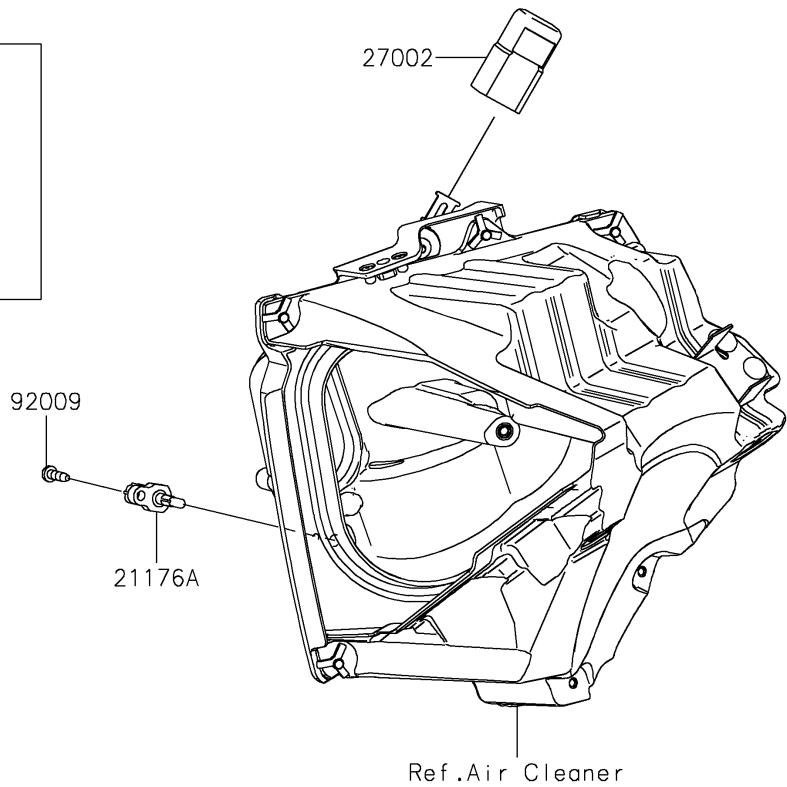

2023 KX™ 450 PARTS DIAGRAM

Fuel Injection

E1530

2023 KX™ 450 PARTS LIST

Fuel Injection

| ITEM NAME | PART NUMBER | QUANTITY |
|---------------------------------------|-------------|----------|
| CONTROL UNIT-ELECTRONIC (Ref # 21175) | 21175-1361 | 1 |
| SENSOR,WATER TEMP (Ref # 21176) | 21176-0009 | 1 |
| SENSOR,AIR TEMPERATURE (Ref # 21176A) | 21176-0048 | 1 |
| SENSOR,VEHICLE-DOWN (Ref # 21176B) | 21176-0704 | 1 |
| RELAY-ASSY (Ref # 27002) | 27002-1086 | 1 |
| SCREW,TAPPING,5X16 (Ref # 92009) | 92009-1984 | 1 |
| RING-O,9.5X1.9 (Ref # 92055) | 92055-0016 | 1 |
| DAMPER (Ref # 92161) | 92161-0951 | 1 |
| DAMPER,ECU (Ref # 92161A) | 92161-0976 | 1 |