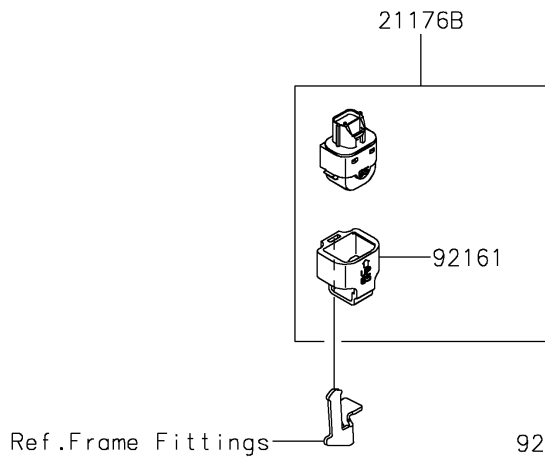

2023 KX™ 450 PARTS DIAGRAM

Fuel Injection

E1530

2023 KX™ 450 PARTS LIST

Fuel Injection

| ITEM NAME | PART NUMBER | QUANTITY |
|---------------------------------------|-------------|----------|
| CONTROL UNIT-ELECTRONIC (Ref # 21175) | 21175-1361 | 1 |
| SENSOR,WATER TEMP (Ref # 21176) | 21176-0009 | 1 |
| SENSOR,AIR TEMPERATURE (Ref # 21176A) | 21176-0048 | 1 |
| SENSOR,VEHICLE-DOWN (Ref # 21176B) | 21176-0704 | 1 |
| RELAY-ASSY (Ref # 27002) | 27002-1086 | 1 |
| SCREW,TAPPING,5X16 (Ref # 92009) | 92009-1984 | 1 |
| RING-O,9.5X1.9 (Ref # 92055) | 92055-0016 | 1 |
| DAMPER (Ref # 92161) | 92161-0951 | 1 |
| DAMPER,ECU (Ref # 92161A) | 92161-0976 | 1 |