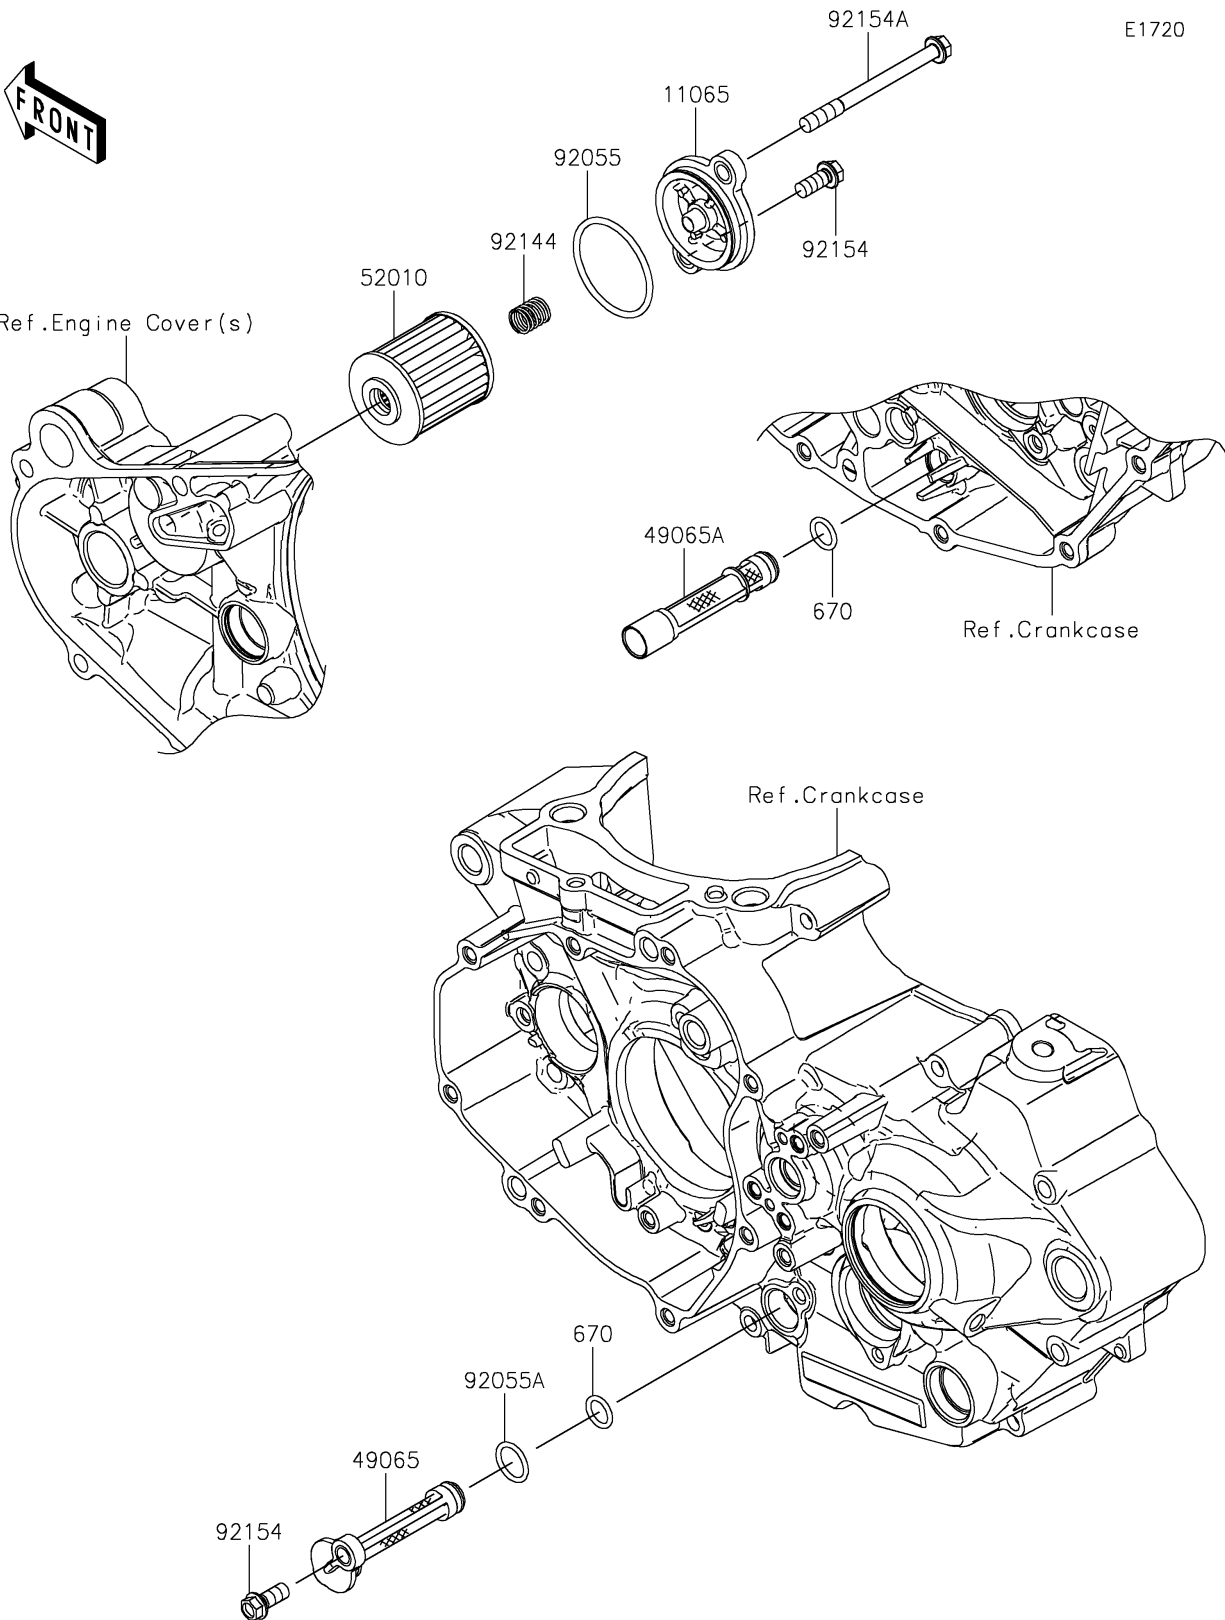

# 2021 KX™ 450 PARTS DIAGRAM

## Oil Filter

E1720

## 2021 KX™ 450 PARTS LIST

### Oil Filter

ITEM NAME	PART NUMBER	QUANTITY
CAP (Ref # 11065)	11065-1280	1
FILTER-OIL (Ref # 49065)	49065-0040	1
FILTER-OIL (Ref # 49065A)	49065-0043	1
ELEMENT-OIL FILTER (Ref # 52010)	52010-0001	1
RING-O,37.2X2.4 (Ref # 92055)	92055-0839	1
RING-O,13.0X1.9 (Ref # 92055A)	92055-1011	1
SPRING (Ref # 92144)	92144-1761	1
BOLT,FLANGED,6X14 (Ref # 92154)	92154-2964	2
BOLT,FLANGED,6X70 (Ref # 92154A)	92154-2981	1
O RING,10MM (Ref # 670)	670D1510	2