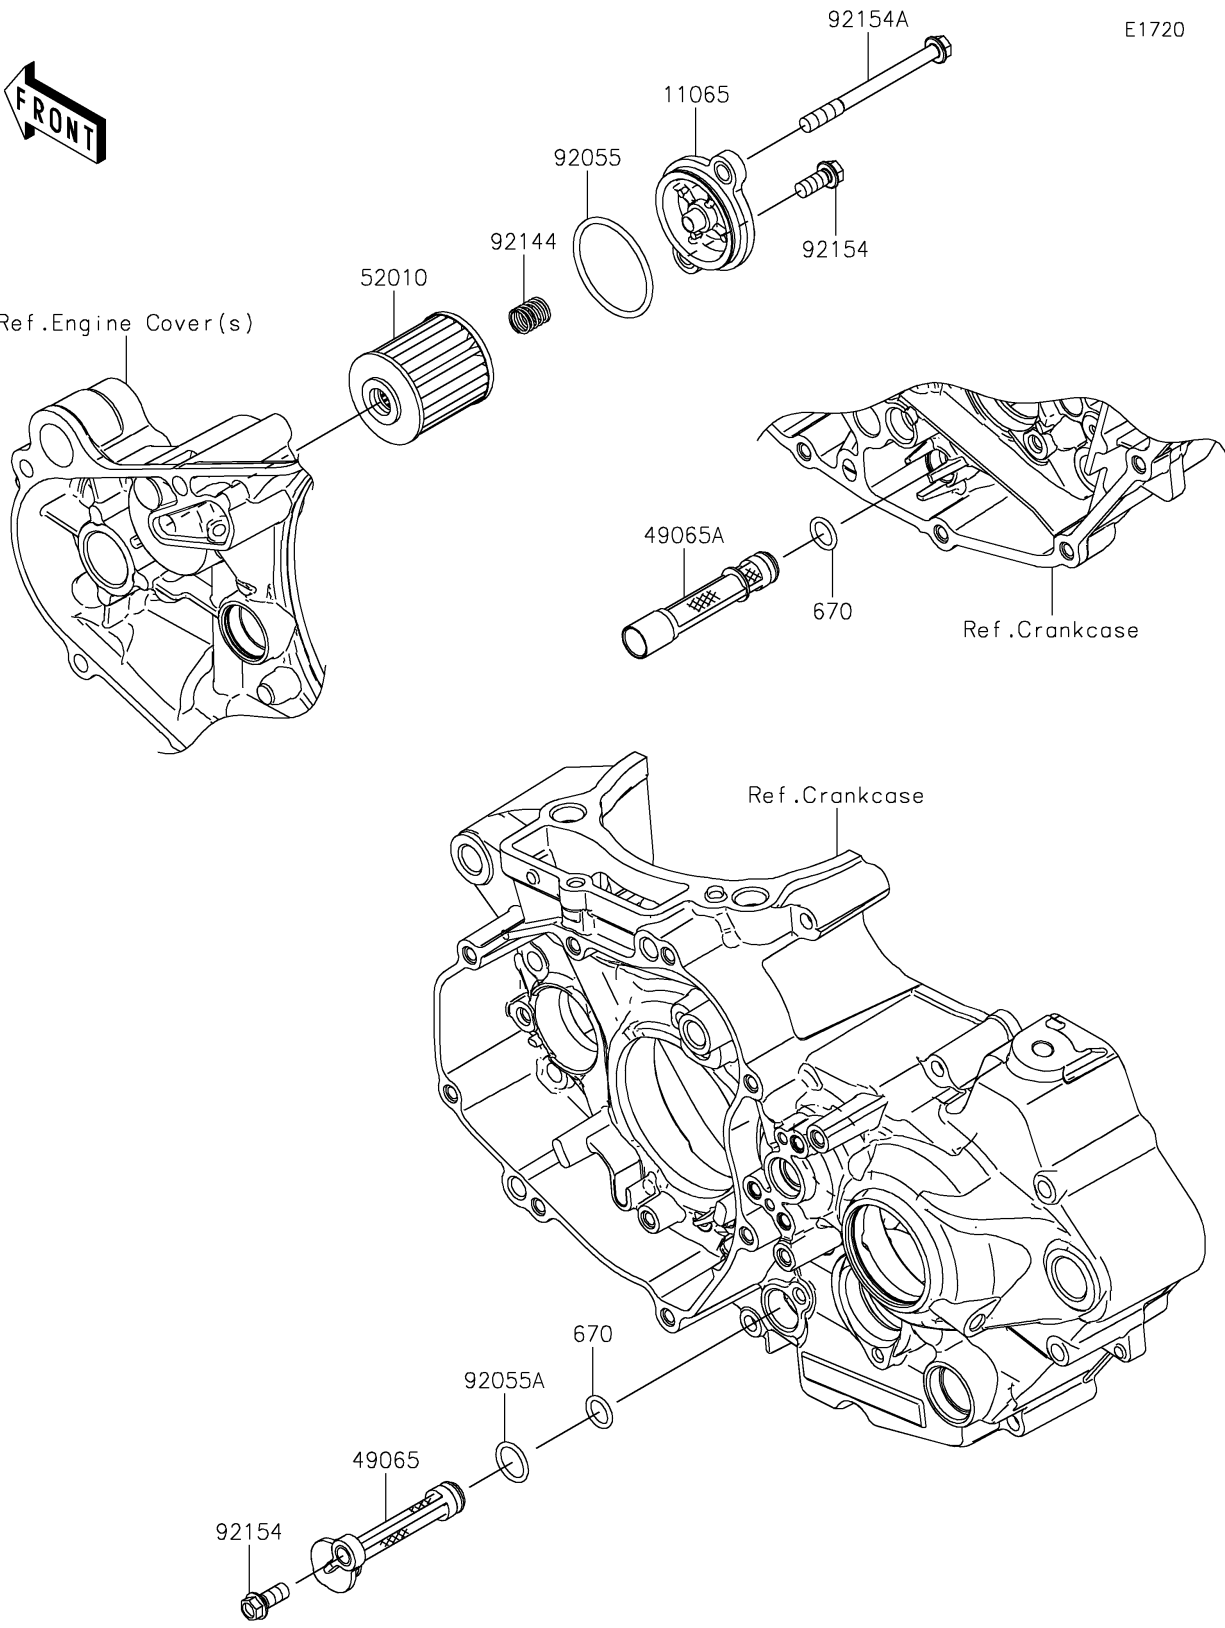

2023 KX™ 450 PARTS DIAGRAM

Oil Filter

E1720

2023 KX™ 450 PARTS LIST

Oil Filter

ITEM NAME	PART NUMBER	QUANTITY
CAP (Ref # 11065)	11065-1280	1
FILTER-OIL (Ref # 49065)	49065-0040	1
FILTER-OIL (Ref # 49065A)	49065-0043	1
ELEMENT-OIL FILTER (Ref # 52010)	52010-0001	1
RING-O,37.2X2.4 (Ref # 92055)	92055-0839	1
RING-O,13.0X1.9 (Ref # 92055A)	92055-1011	1
SPRING (Ref # 92144)	92144-1761	1
BOLT,FLANGED,6X14 (Ref # 92154)	92154-2964	2
BOLT,FLANGED,6X70 (Ref # 92154A)	92154-2981	1
O RING,10MM (Ref # 670)	670D1510	2