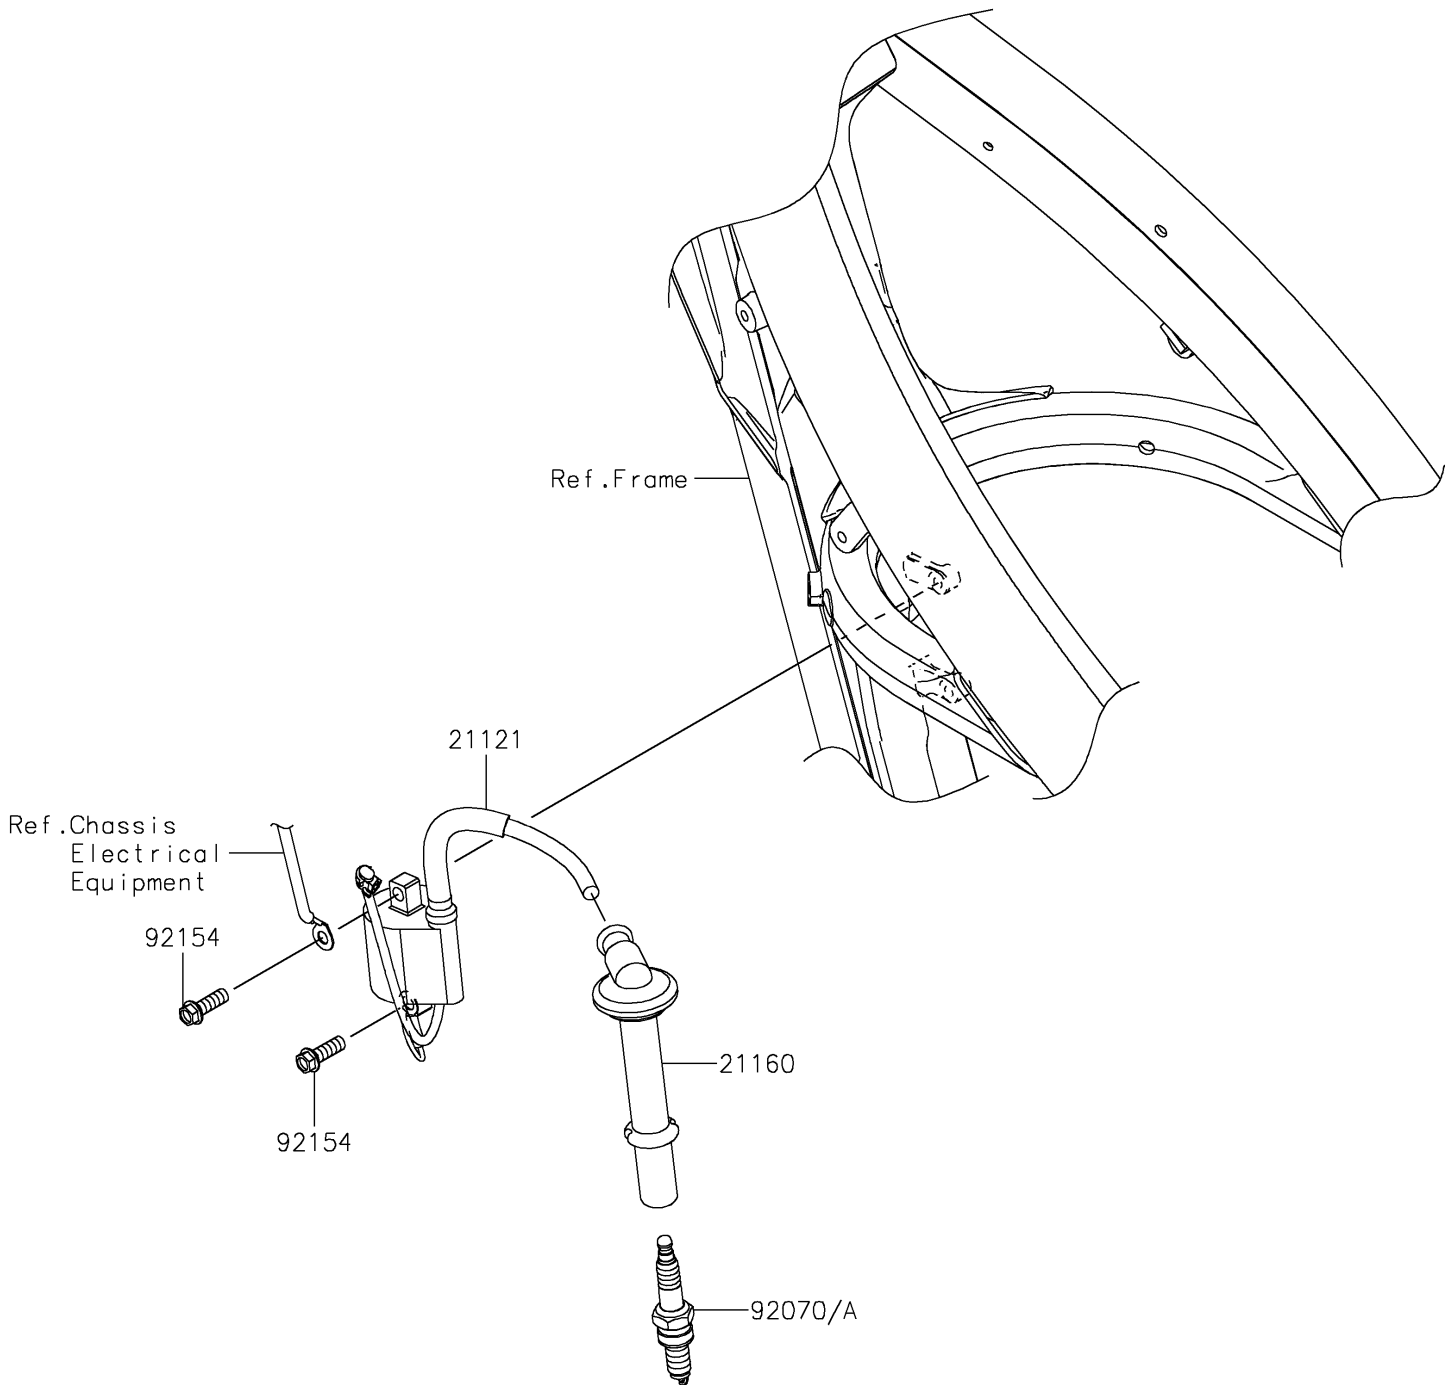

2021 KX™ 450 PARTS DIAGRAM

Ignition System

E1830

2021 KX™ 450 PARTS LIST

Ignition System

| ITEM NAME | PART NUMBER | QUANTITY |
|---|-------------|----------|
| COIL-IGNITION (Ref # 21121) | 21121-0723 | 1 |
| CAP-ASSY-PLUG (Ref # 21160) | 21160-0024 | 1 |
| PLUG-SPARK,CPR8EB-9(NGK) (Ref # 92070) | 92070-0020 | 1 |
| PLUG-SPARK,CPR9EB-9(NGK) (Ref # 92070A) | 92070-0021 | 1 |
| BOLT,FLANGED,6X18 (Ref # 92154) | 92154-2976 | 2 |