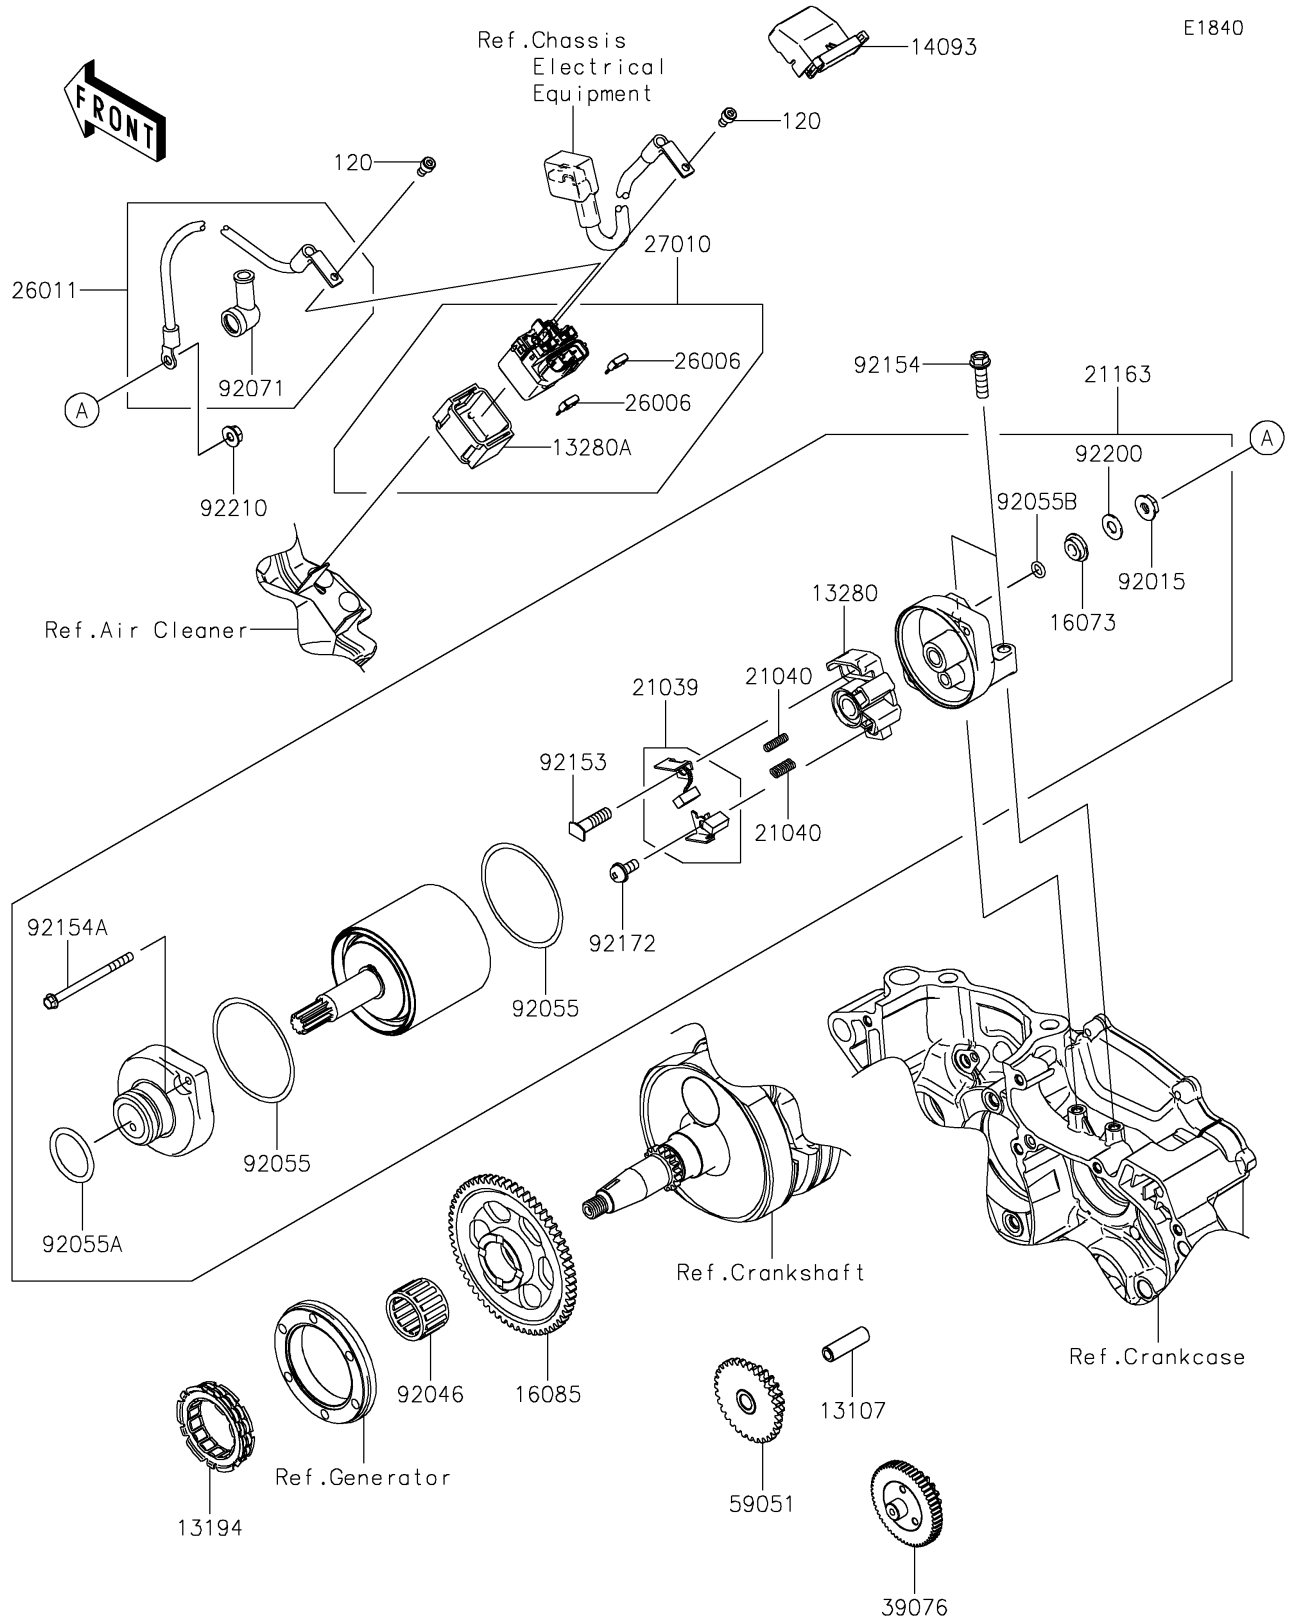

2023 KX™ 450 PARTS DIAGRAM

Starter Motor

2023 KX™ 450 PARTS LIST

Starter Motor

ITEM NAME	PART NUMBER	QUANTITY
SHAFT,IDLER (Ref # 13107)	13107-0871	1
CLUTCH-ONEWAY (Ref # 13194)	13194-1096	1
HOLDER (Ref # 13280)	13280-0261	1
HOLDER,MAGNETIC SWITCH (Ref # 13280A)	13280-0814	1
COVER,MAGNETIC SWITCH (Ref # 14093)	14093-0716	1
INSULATOR (Ref # 16073)	16073-0053	1
GEAR,60T (Ref # 16085)	16085-0675	1
BRUSH,CARBON SET (Ref # 21039)	21039-0005	1
SPRING-BRUSH (Ref # 21040)	21040-0003	2
STARTER-ELECTRIC (Ref # 21163)	21163-0771	1
FUSE,10A (Ref # 26006)	26006-0033	2
WIRE-LEAD (Ref # 26011)	26011-0998	1
SWITCH,MAGNETIC (Ref # 27010)	27010-0879	1
LIMITER (Ref # 39076)	39076-0037	1
GEAR-SPUR,IDLER (Ref # 59051)	59051-0809	1
NUT,STARTER MOTOR (Ref # 92015)	92015-1476	1
BEARING-NEEDLE,K22X28X17V1 (Ref # 92046)	92046-0026	1
RING-O (Ref # 92055)	92055-0136	2
RING-O (Ref # 92055A)	92055-1276	1
RING-O,4.5X2.0 (Ref # 92055B)	92055-1370	1
GROMMET (Ref # 92071)	92071-0024	1
BOLT (Ref # 92153)	92153-1866	1
BOLT,FLANGED,6X20 (Ref # 92154)	92154-2966	2
BOLT (Ref # 92154A)	92154-3958	2
SCREW (Ref # 92172)	92172-0334	1
WASHER (Ref # 92200)	92200-0386	1
NUT,6MM (Ref # 92210)	92210-0188	1
BOLT-SOCKET,5X10 (Ref # 120)	120CB0510	2