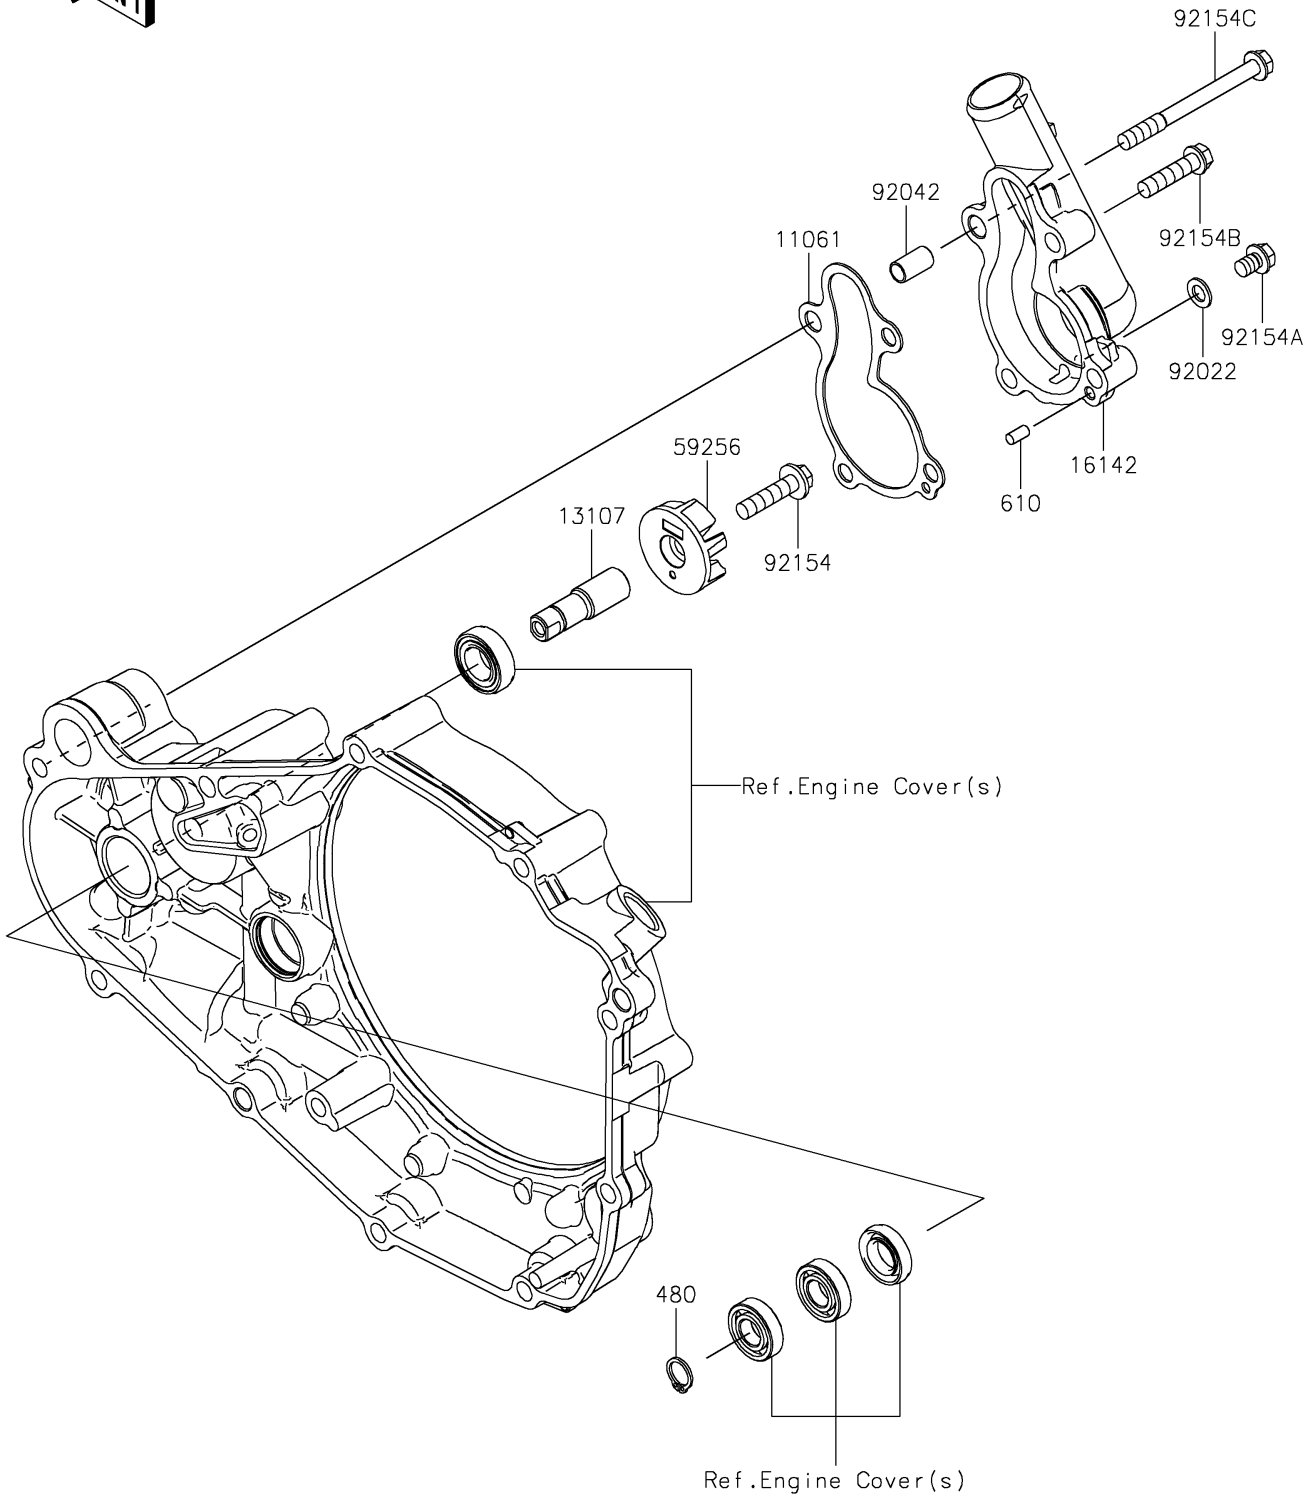

2021 KX™ 450 PARTS DIAGRAM

Water Pump

E3031

2021 KX™ 450 PARTS LIST

Water Pump

| ITEM NAME | PART NUMBER | QUANTITY |
|----------------------------------|-------------|----------|
| GASKET (Ref # 11061) | 11061-1275 | 1 |
| SHAFT (Ref # 13107) | 13107-0872 | 1 |
| COVER-PUMP (Ref # 16142) | 16142-0752 | 1 |
| IMPELLER (Ref # 59256) | 59256-0003 | 1 |
| WASHER,6.2X11X1 (Ref # 92022) | 92022-304 | 1 |
| PIN,DOWEL,6.3X8X14 (Ref # 92042) | 92042-007 | 1 |
| BOLT,FLANGED,6X25 (Ref # 92154) | 92154-0531 | 1 |
| BOLT,FLANGED,6X8 (Ref # 92154A) | 92154-2962 | 1 |
| BOLT,FLANGED,6X25 (Ref # 92154B) | 92154-2967 | 3 |
| BOLT,FLANGED,6X65 (Ref # 92154C) | 92154-2980 | 1 |
| CIRCLIP-TYPE-C,10MM (Ref # 480) | 480J1000 | 1 |
| ROLLER,4X8 (Ref # 610) | 610A0408 | 1 |