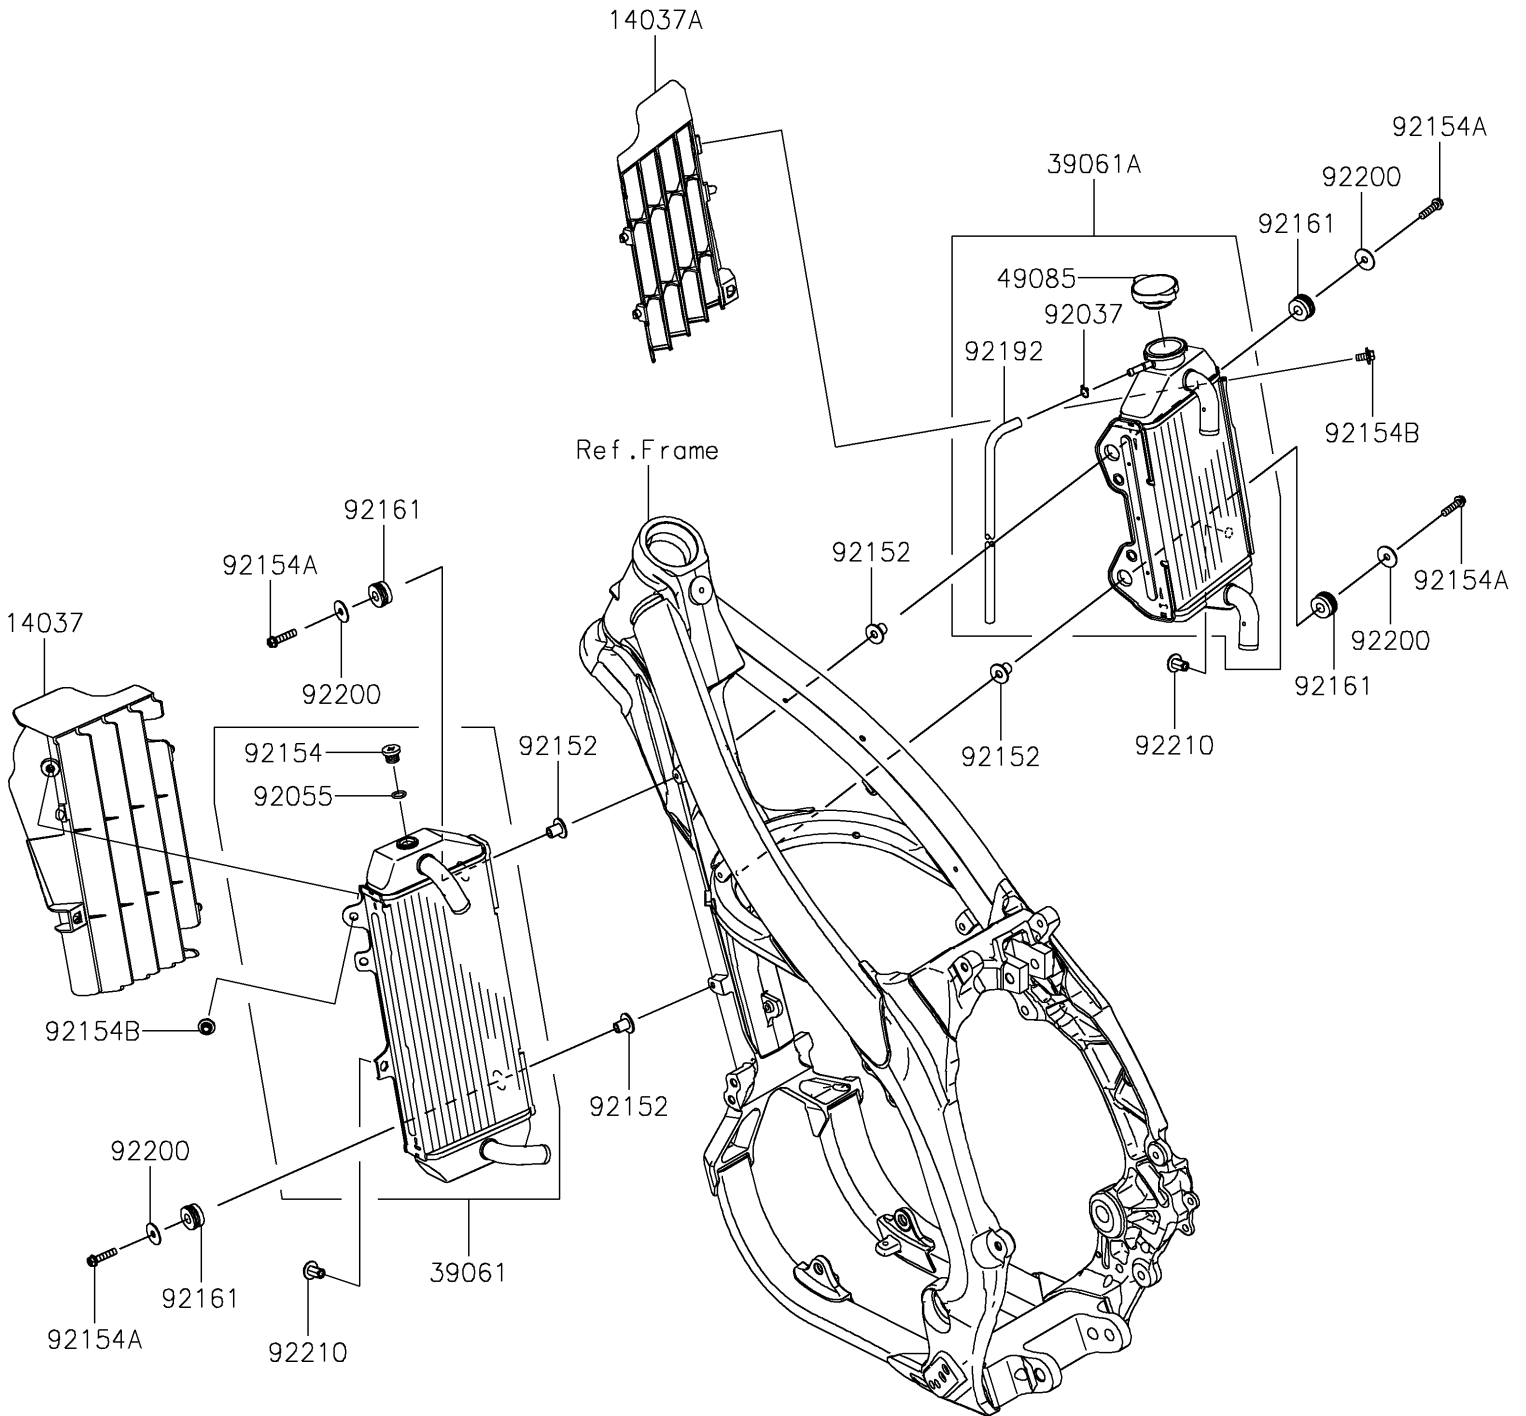

2023 KX™ 450 PARTS DIAGRAM

Radiator

E3032

2023 KX™ 450 PARTS LIST

Radiator

| ITEM NAME | PART NUMBER | QUANTITY |
|----------------------------------|---------------|----------|
| SCREEN,LH,EBONY (Ref # 14037) | 14037-0767-6C | 1 |
| SCREEN,RH,EBONY (Ref # 14037A) | 14037-0768-6C | 1 |
| RADIATOR-ASSY,LH (Ref # 39061) | 39061-0709 | 1 |
| RADIATOR-ASSY,RH (Ref # 39061A) | 39061-0710 | 1 |
| CAP-ASSY-PRESSURE (Ref # 49085) | 49085-0006 | 1 |
| CLAMP (Ref # 92037) | 92037-1610 | 1 |
| RING-O (Ref # 92055) | 92055-0866 | 1 |
| COLLAR (Ref # 92152) | 92152-0666 | 4 |
| BOLT,AIR VENT (Ref # 92154) | 92154-1738 | 1 |
| BOLT,FLANGED,6X25 (Ref # 92154A) | 92154-2967 | 4 |
| BOLT,FLANGED,6X12 (Ref # 92154B) | 92154-2970 | 2 |
| DAMPER (Ref # 92161) | 92161-1950 | 4 |
| TUBE,L=830 (Ref # 92192) | 92192-1490 | 1 |
| WASHER,6.5X22X1.2 (Ref # 92200) | 92200-2108 | 4 |
| NUT (Ref # 92210) | 92210-1452 | 2 |