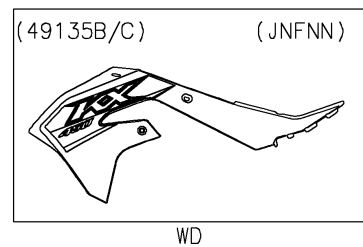

2021 KX™ 450 PARTS DIAGRAM

Engine Shrouds

E3036

2021 KX™ 450 PARTS LIST

Engine Shrouds

ITEM NAME	PART NUMBER	QUANTITY
SHROUD-ENGINE,LH,L.GREEN (Ref # 49089)	49089-0946-290	1
SHROUD-ENGINE,RH,L.GREEN (Ref # 49089A)	49089-0947-290	1
SHROUD-ENGINE,LH,INMOLD,GREEN (Ref # 49135)	49135-5152-290	1
SHROUD-ENGINE,RH,INMOLD,GREEN (Ref # 49135A)	49135-5153-290	1
COLLAR (Ref # 92152)	92152-0052	2
BOLT,FLANGED,6X9 (Ref # 92154)	92154-0546	4
BOLT,FLANGED,6X28 (Ref # 92154A)	92154-1739	2
BOLT,FLANGED,6X20 (Ref # 92154B)	92154-2972	2