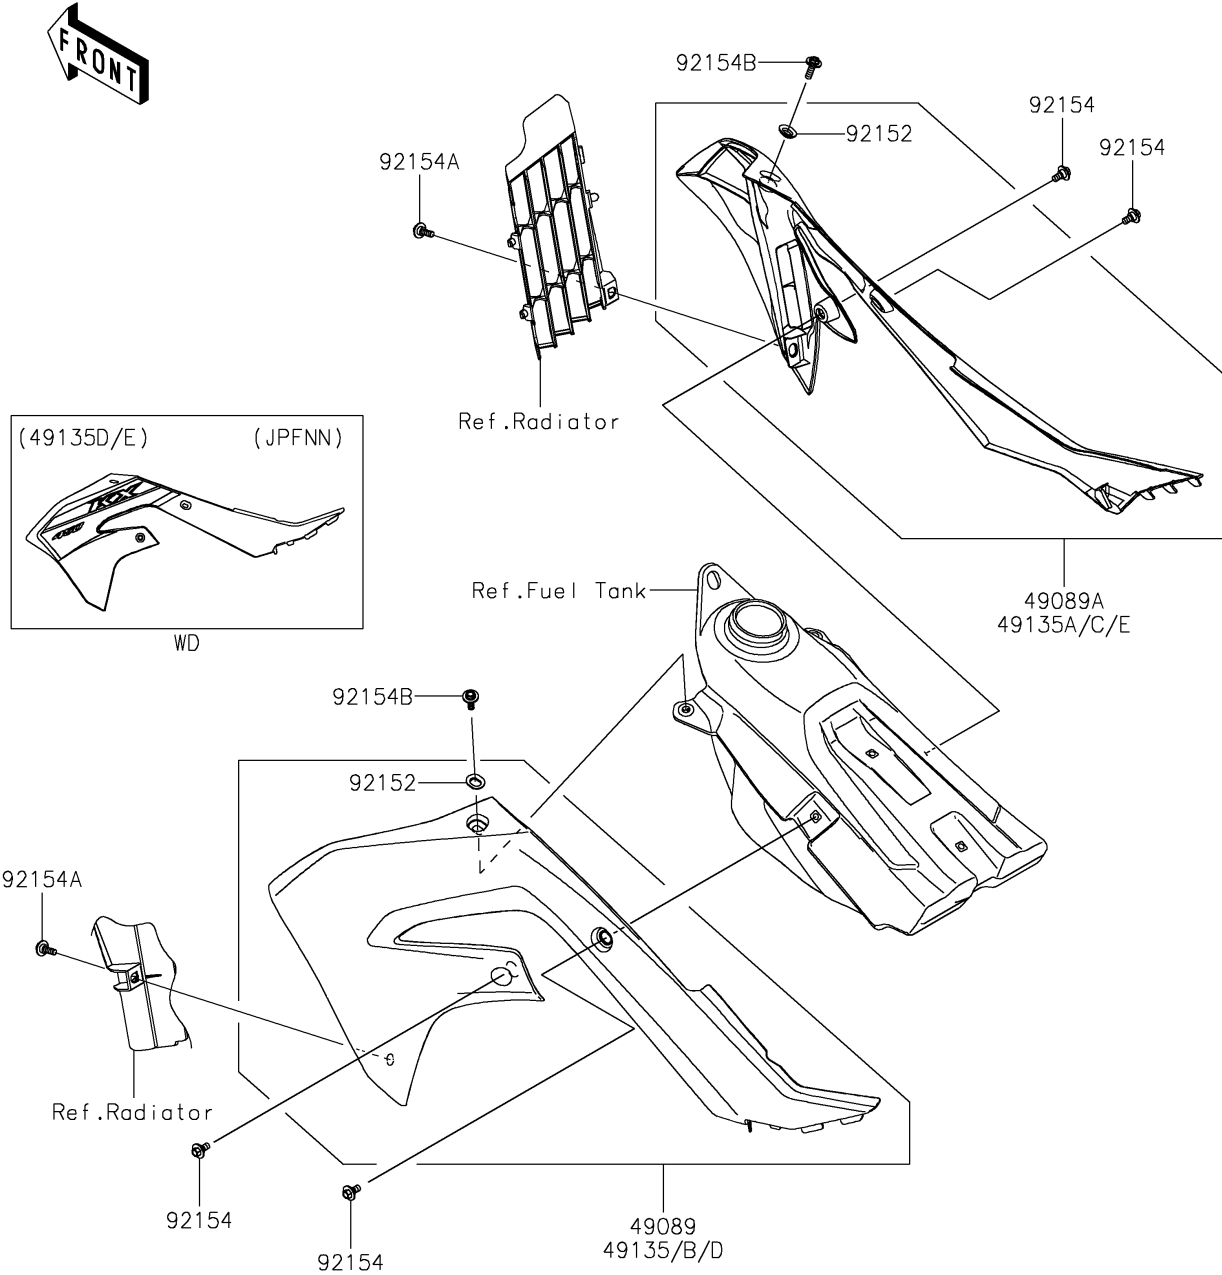

2021 KX™ 450 PARTS DIAGRAM

Engine Shrouds

E3036

2021 KX™ 450 PARTS LIST

Engine Shrouds

ITEM NAME	PART NUMBER	QUANTITY
SHROUD-ENGINE,LH,L.GREEN (Ref # 49089)	49089-0946-290	1
SHROUD-ENGINE,RH,L.GREEN (Ref # 49089A)	49089-0947-290	1
SHROUD-ENGINE,LH,INMOLD,GREEN (Ref # 49135)	49135-5152-290	1
SHROUD-ENGINE,RH,INMOLD,GREEN (Ref # 49135A)	49135-5153-290	1
COLLAR (Ref # 92152)	92152-0052	2
BOLT,FLANGED,6X9 (Ref # 92154)	92154-0546	4
BOLT,FLANGED,6X28 (Ref # 92154A)	92154-1739	2
BOLT,FLANGED,6X20 (Ref # 92154B)	92154-2972	2