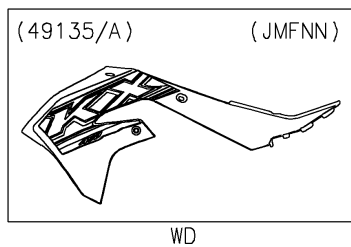

2021 KX™ 450 PARTS DIAGRAM

Engine Shrouds

E3036

2021 KX™ 450 PARTS LIST

Engine Shrouds

ITEM NAME	PART NUMBER	QUANTITY
SHROUD-ENGINE,LH,L.GREEN (Ref # 49089)	49089-0946-290	1
SHROUD-ENGINE,RH,L.GREEN (Ref # 49089A)	49089-0947-290	1
SHROUD-ENGINE,LH,INMOLD,GREEN (Ref # 49135)	49135-5152-290	1
SHROUD-ENGINE,RH,INMOLD,GREEN (Ref # 49135A)	49135-5153-290	1
COLLAR (Ref # 92152)	92152-0052	2
BOLT,FLANGED,6X9 (Ref # 92154)	92154-0546	4
BOLT,FLANGED,6X28 (Ref # 92154A)	92154-1739	2
BOLT,FLANGED,6X20 (Ref # 92154B)	92154-2972	2