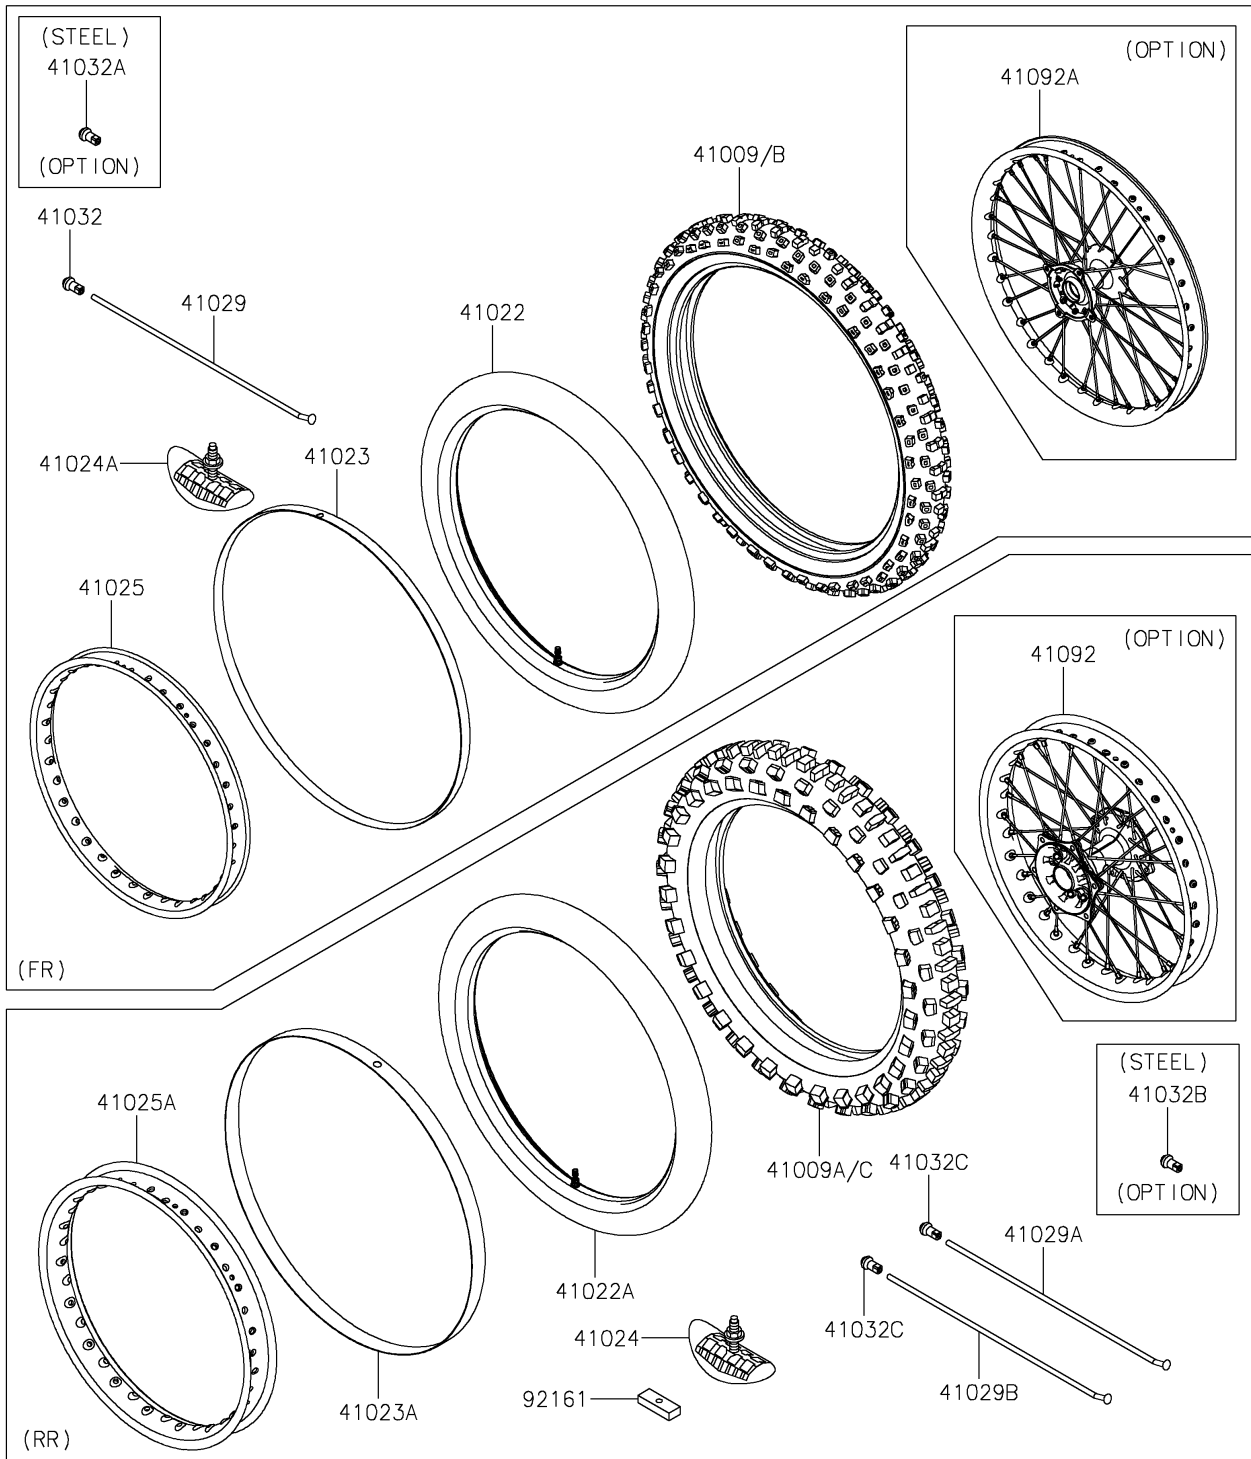

2021 KX™ 450 PARTS DIAGRAM

Wheels/Tires

F2210

2021 KX™ 450 PARTS LIST

Wheels/Tires

ITEM NAME	PART NUMBER	QUANTITY
TIRE,FR,80/100-21 51M,MX32F(D) (Ref # 41009)	41009-0680	1
TIRE,RR,120/80-19 63M,MX3S(DL) (Ref # 41009A)	41009-0810	1
TUBE-TIRE,90/100-21(D) (Ref # 41022)	41022-0022	1
TUBE-TIRE,120/80-19(D) (Ref # 41022A)	41022-0023	1
BAND-RIM,90/100-21(D) (Ref # 41023)	41023-0009	1
BAND-RIM,120/80-19(D) (Ref # 41023A)	41023-0010	1
STOPPER-RIM,2.15-M(DUNLOP) (Ref # 41024)	41024-009	1
STOPPER-RIM,1.60-M(DUNLOP) (Ref # 41024A)	41024-010	1
RIM,FR,1.60X21,BLACK (Ref # 41025)	41025-0094-WC	1
RIM,RR,2.15X19,BLACK (Ref # 41025A)	41025-0394-WC	1
SPOKE-INNER,FR (Ref # 41029)	41029-0003	36
SPOKE-INNER,RR,202MMX160D (Ref # 41029A)	41029-1204	27
SPOKE-INNER,RR,204MMX159D (Ref # 41029B)	41029-1330	9
NIPPLE-SPOKE,ALUMINIUM (Ref # 41032)	41032-0002	36
NIPPLE-SPOKE,8X9X20(+),STEEL (Ref # 41032A)	41032-1077	36
NIPPLE-SPOKE,STEEL (Ref # 41032B)	41032-1085	36
NIPPLE-SPOKE,ALUMINIUM (Ref # 41032C)	41032-1086	36
WHEEL,RR,2.15X19,AL NIPPLE,BLK (Ref # 41092)	41092-0026-WC	1
WHEEL,FR,1.60X21,AL NIPPLE,BLK (Ref # 41092A)	41092-0027-WC	1
DAMPER,RIM STOPPER (Ref # 92161)	92161-1184	1