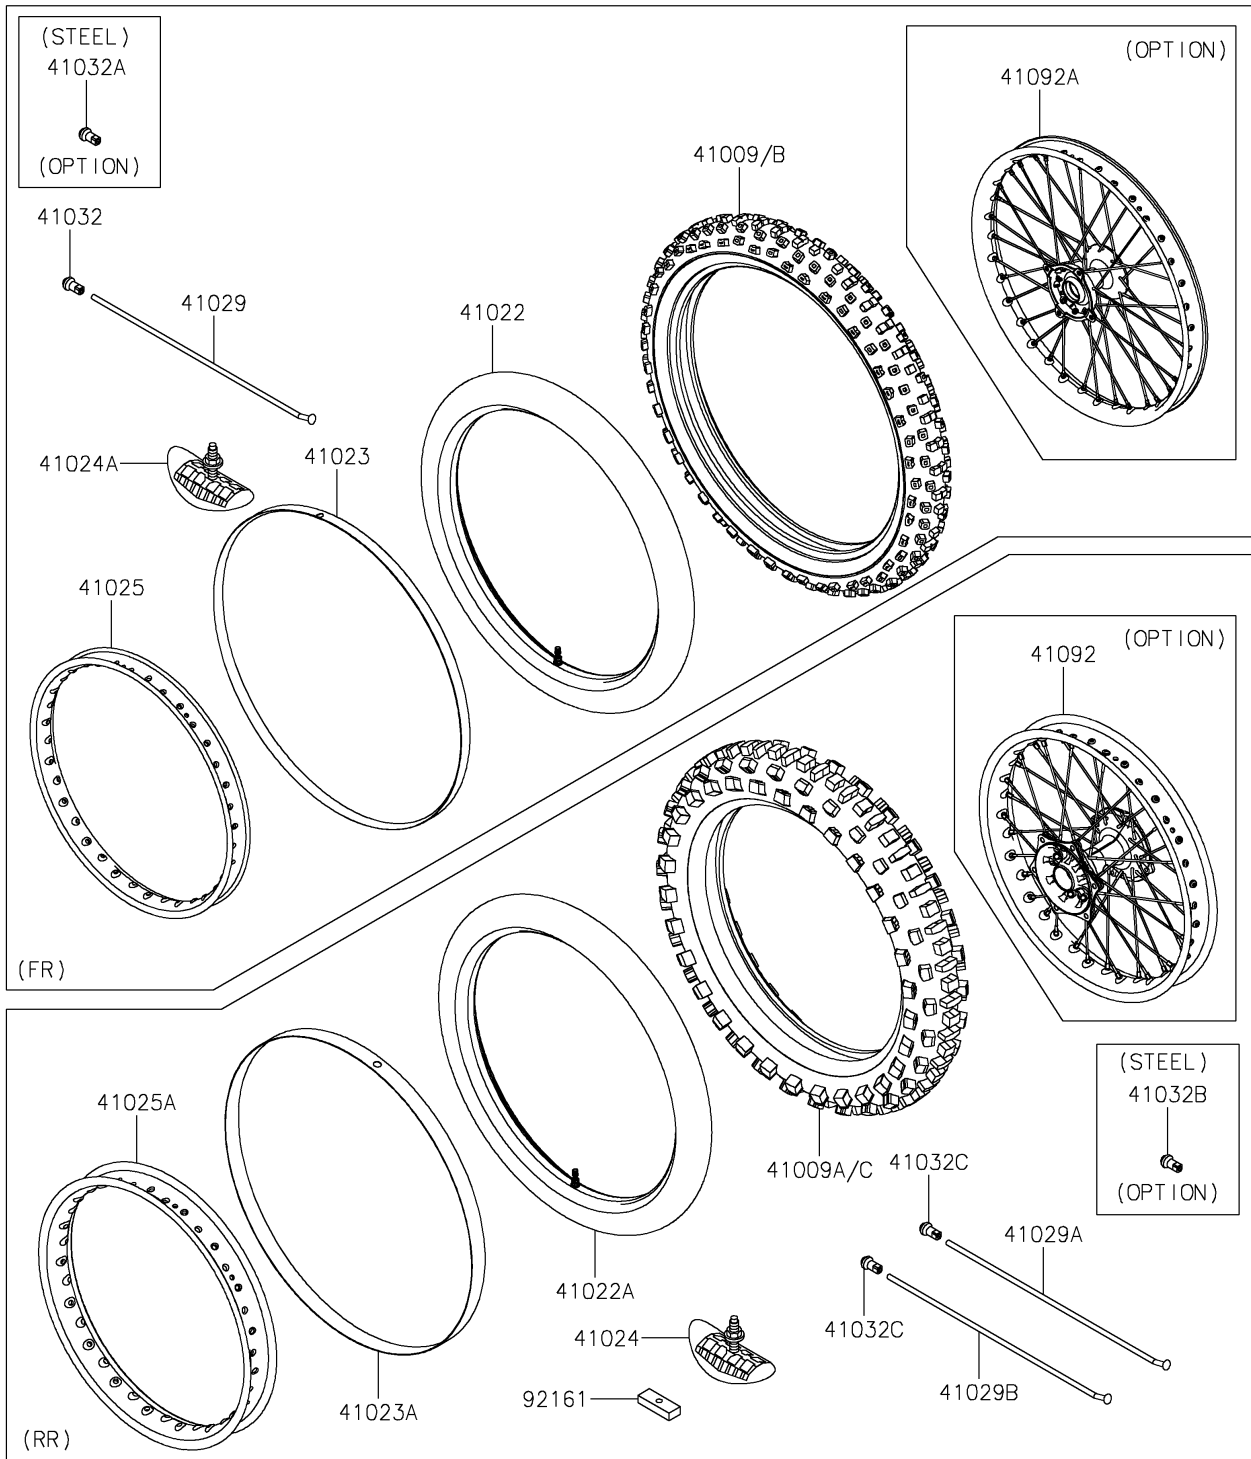

2023 KX™ 450 PARTS DIAGRAM

Wheels/Tires

F2210

2023 KX™ 450 PARTS LIST

Wheels/Tires

ITEM NAME	PART NUMBER	QUANTITY
TIRE,FR,80/100-21 51M,MX33F(D) (Ref # 41009B)	41009-0890	1
TIRE,RR,120/80-19 63M,MX33(D) (Ref # 41009C)	41009-0899	1
TUBE-TIRE,90/100-21(D) (Ref # 41022)	41022-0022	1
TUBE-TIRE,120/80-19(D) (Ref # 41022A)	41022-0023	1
BAND-RIM,90/100-21(D) (Ref # 41023)	41023-0009	1
BAND-RIM,120/80-19(D) (Ref # 41023A)	41023-0010	1
STOPPER-RIM,2.15-M(DUNLOP) (Ref # 41024)	41024-009	1
STOPPER-RIM,1.60-M(DUNLOP) (Ref # 41024A)	41024-010	1
RIM,FR,1.60X21,BLACK (Ref # 41025)	41025-0094-WC	1
RIM,RR,2.15X19,BLACK (Ref # 41025A)	41025-0394-WC	1
SPOKE-INNER,FR (Ref # 41029)	41029-0003	36
SPOKE-INNER,RR,202MMX160D (Ref # 41029A)	41029-1204	27
SPOKE-INNER,RR,204MMX159D (Ref # 41029B)	41029-1330	9
NIPPLE-SPOKE,ALUMINIUM (Ref # 41032)	41032-0002	36
NIPPLE-SPOKE,8X9X20(+),STEEL (Ref # 41032A)	41032-1077	36
NIPPLE-SPOKE,STEEL (Ref # 41032B)	41032-1085	36
NIPPLE-SPOKE,ALUMINIUM (Ref # 41032C)	41032-1086	36
WHEEL,RR,2.15X19,AL NIPPLE,BLK (Ref # 41092)	41092-0026-WC	1
WHEEL,FR,1.60X21,AL NIPPLE,BLK (Ref # 41092A)	41092-0027-WC	1
DAMPER,RIM STOPPER (Ref # 92161)	92161-1184	1