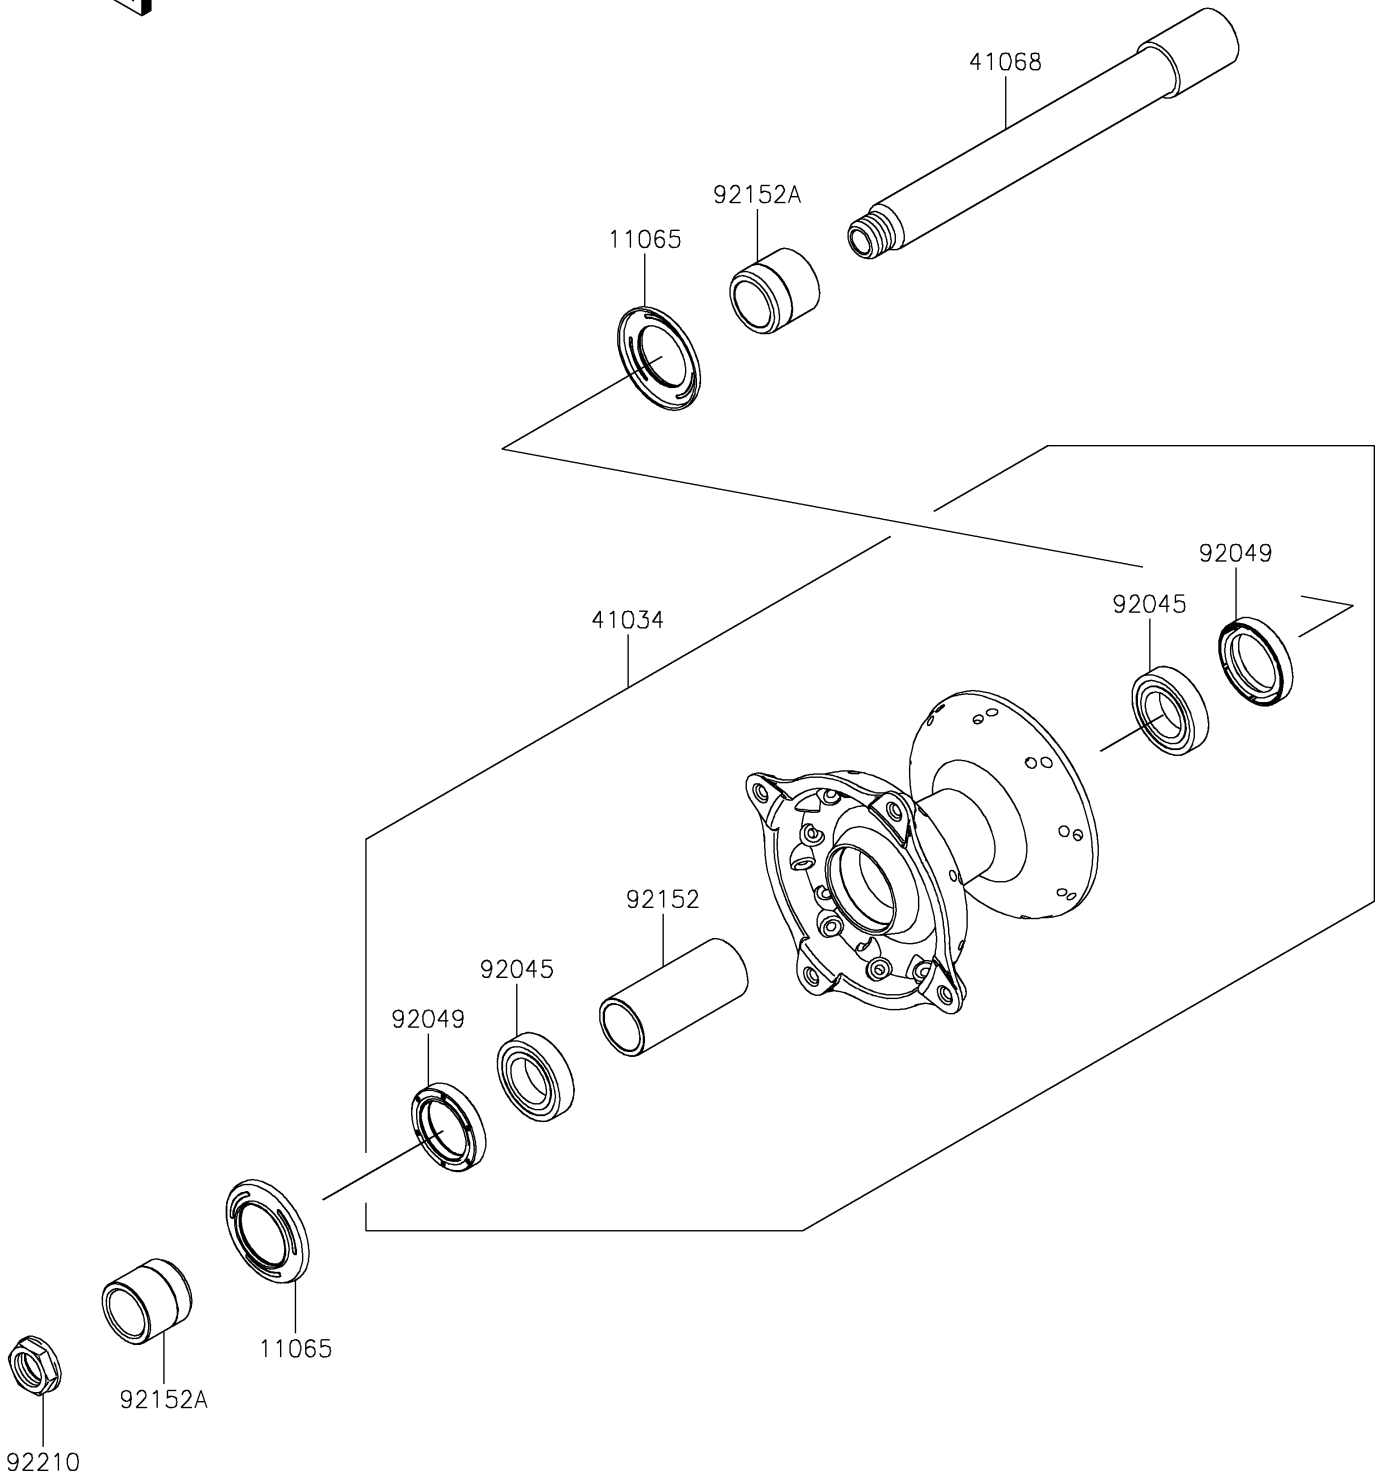

2021 KX™ 450 PARTS DIAGRAM

Front Hub

F2230

2021 KX™ 450 PARTS LIST

Front Hub

ITEM NAME	PART NUMBER	QUANTITY
CAP,AXLE (Ref # 11065)	11065-1281	2
DRUM-ASSY,FRONT BRAKE (Ref # 41034)	41034-0594	1
AXLE,FR,22X186,M18 (Ref # 41068)	41068-0633	1
BEARING-BALL,69/22LLU/2AS (Ref # 92045)	92045-0883	2
SEAL-OIL,30X40X7 (Ref # 92049)	92049-0810	2
COLLAR,22.4X28X65 (Ref # 92152)	92152-2469	1
COLLAR,22X30X27.5 (Ref # 92152A)	92152-2470	2
NUT,18MM (Ref # 92210)	92210-0065	1