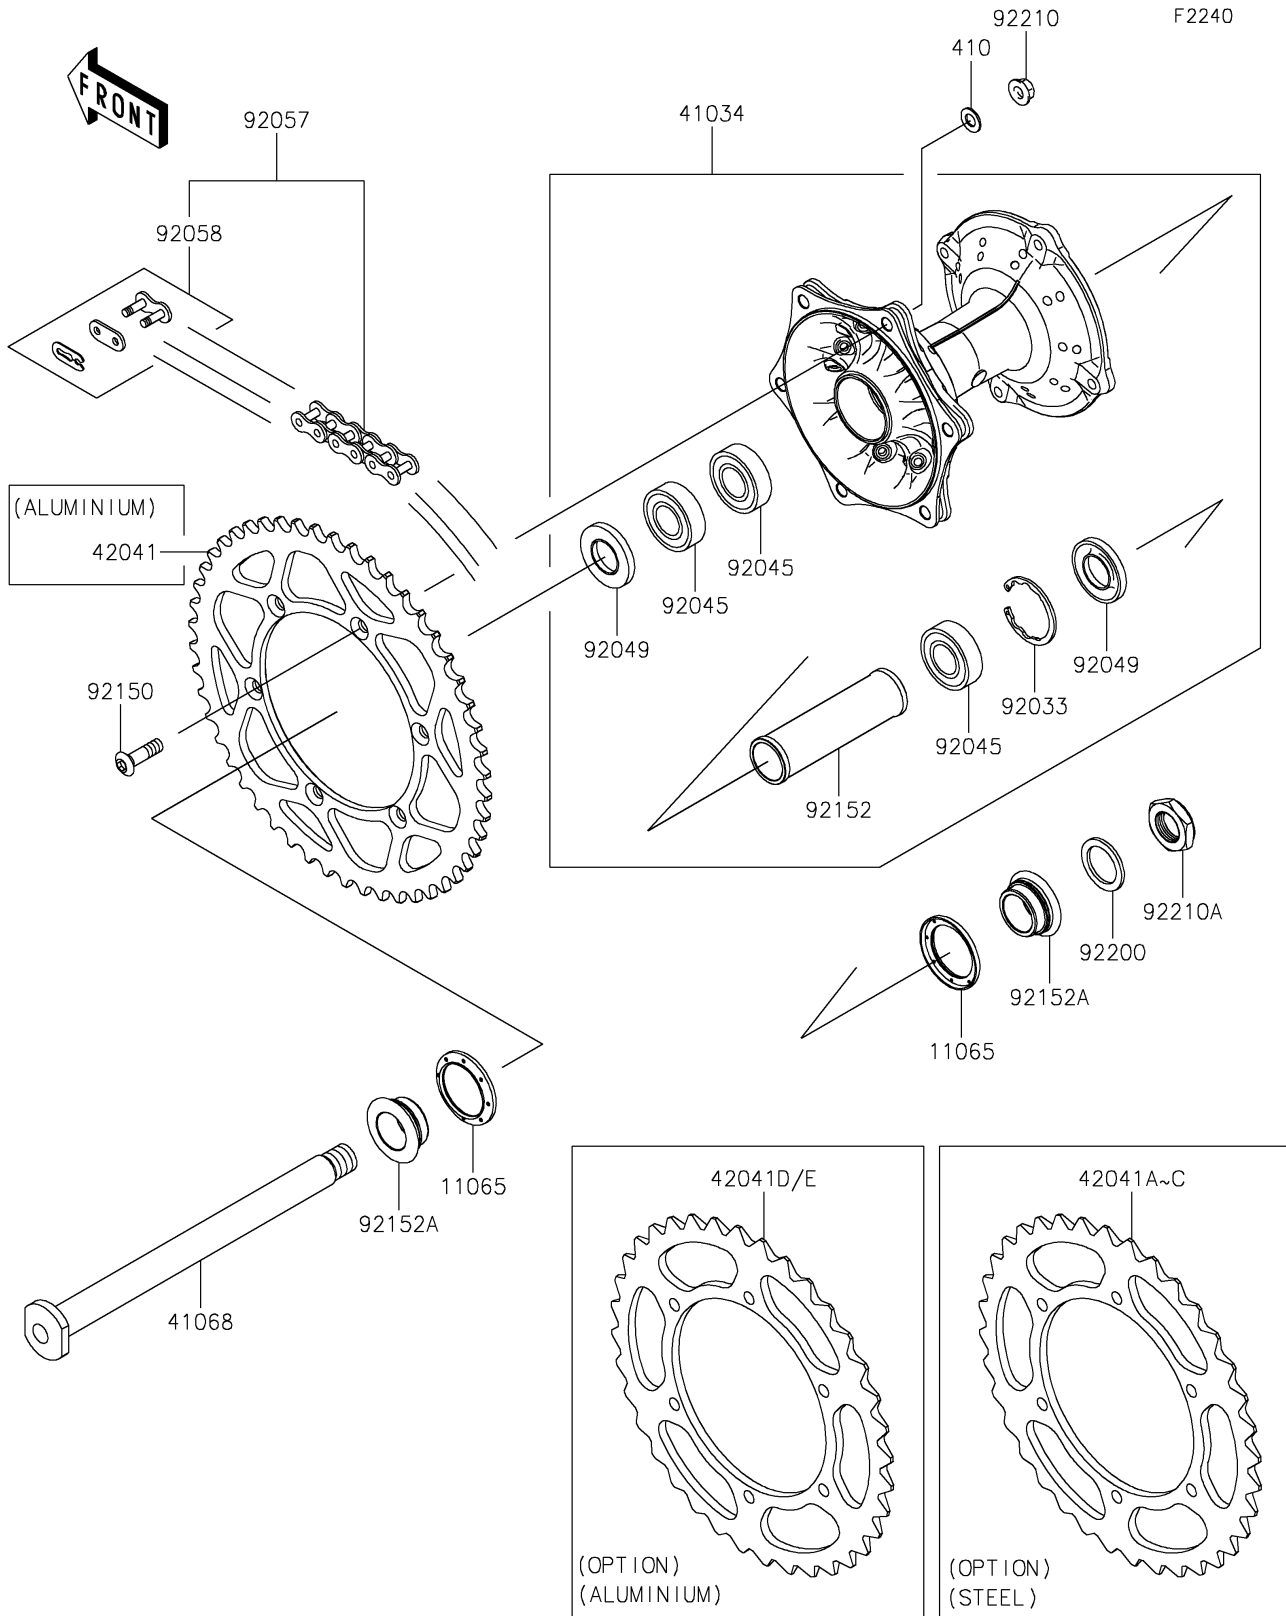

# 2021 KX™ 450 PARTS DIAGRAM

## Rear Hub

## 2021 KX™ 450 PARTS LIST

### Rear Hub

ITEM NAME	PART NUMBER	QUANTITY
CAP,AXLE (Ref # 11065)	11065-1298	2
DRUM-ASSY,REAR BRAKE (Ref # 41034)	41034-0597	1
AXLE,RR,L=255 (Ref # 41068)	41068-0597	1
SPROCKET-HUB,50T,AL (Ref # 42041)	42041-0167	1
SPROCKET-HUB,49T,STEEL (Ref # 42041A)	42041-1384	1
SPROCKET-HUB,50T,STEEL (Ref # 42041B)	42041-1408	1
SPROCKET-HUB,51T,STEEL (Ref # 42041C)	42041-1428	1
SPROCKET-HUB,49T,AL (Ref # 42041D)	42041-1449	1
SPROCKET-HUB,51T,AL (Ref # 42041E)	42041-1451	1
RING-SNAP,42MM (Ref # 92033)	92033-1041	1
BEARING-BALL,69052RS (Ref # 92045)	92045-1446	3
SEAL-OIL (Ref # 92049)	92049-1614	2
CHAIN,DRIVE,DID520DMA4KX114L (Ref # 92057)	92057-0740	1
JOINT-CHAIN,DRIVE (Ref # 92058)	92058-1074	1
BOLT,SOCKET,8X28 (Ref # 92150)	92150-1978	6
COLLAR,25.4X31X106.5 (Ref # 92152)	92152-2506	1
COLLAR,25.05X44X17 (Ref # 92152A)	92152-2531	2
WASHER,22.5X35X2.3 (Ref # 92200)	92200-1623	1
NUT,FLANGED,LOCK,8MM (Ref # 92210)	92210-0493	6
NUT,SELF LOCK,22MM (Ref # 92210A)	92210-0939	1
WASHER-PLAIN-SMALL,8MM (Ref # 410)	410AA0800	6