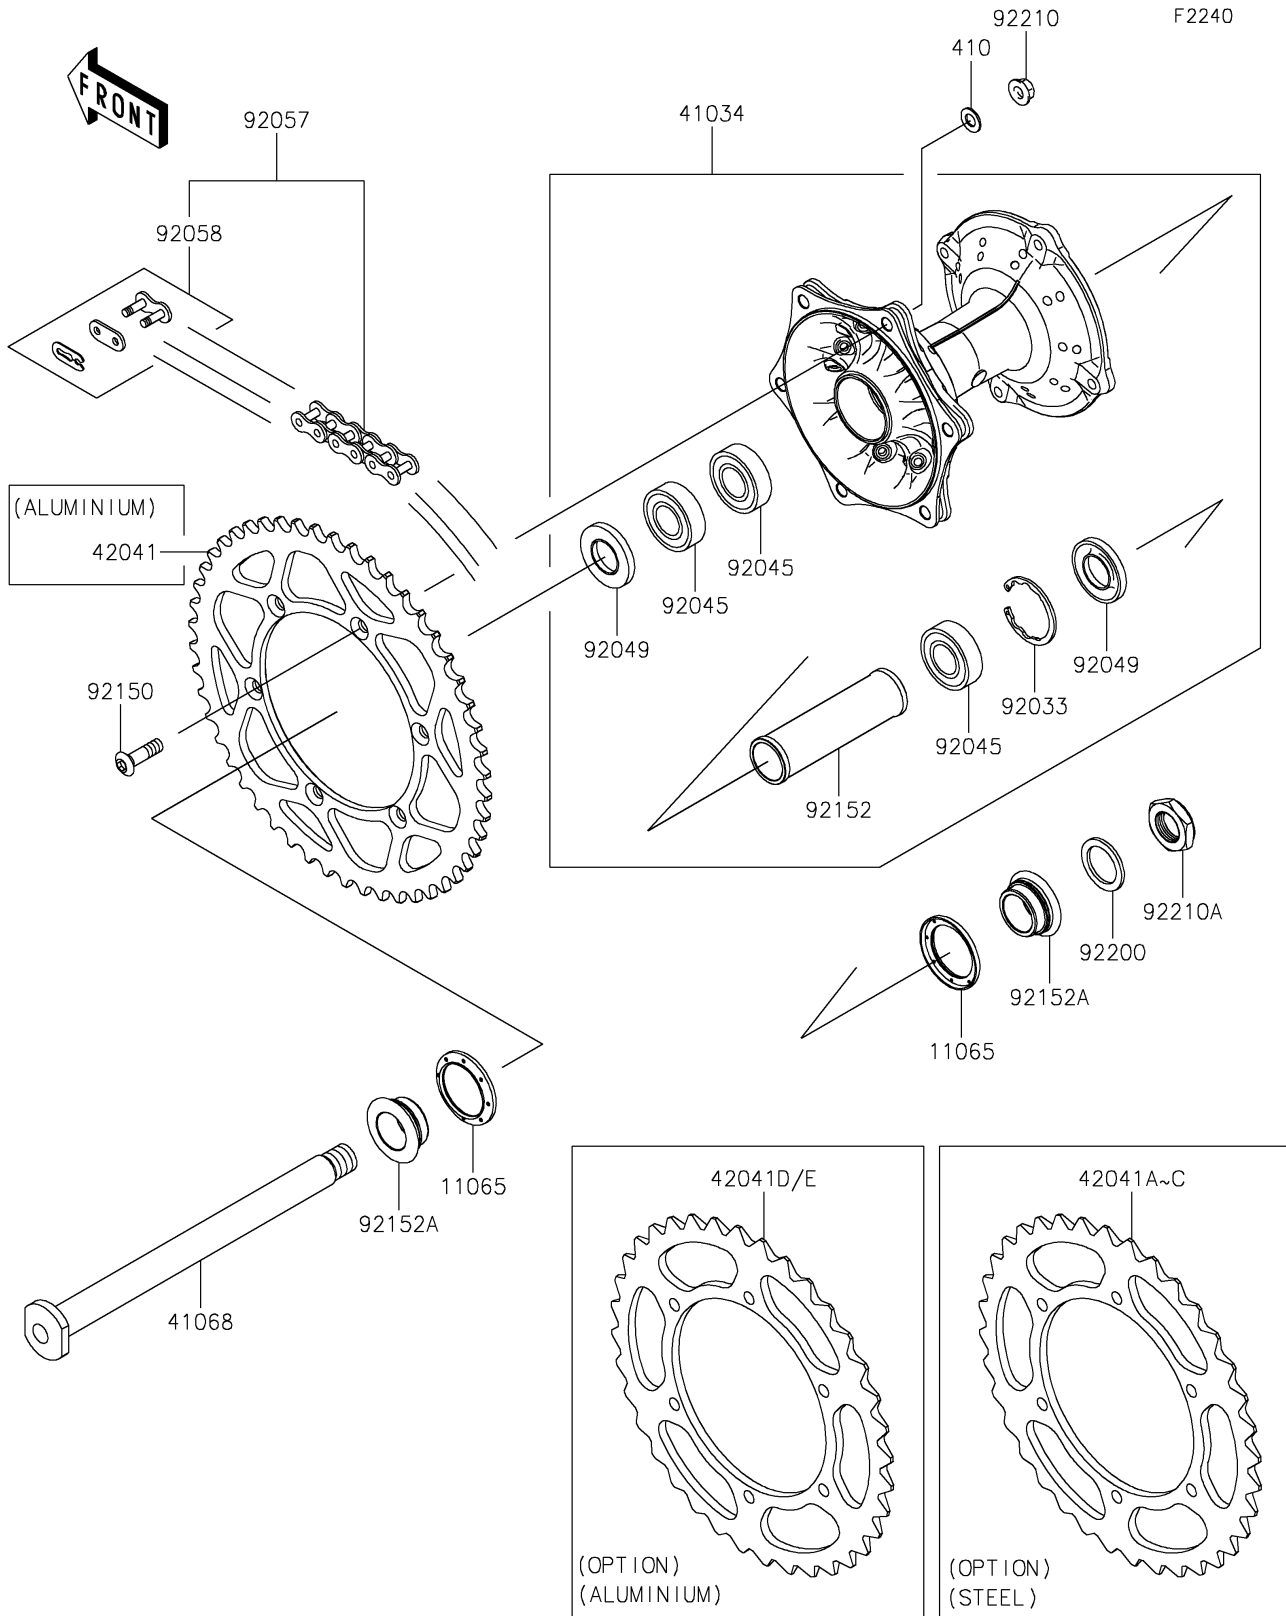

2023 KX™ 450 PARTS DIAGRAM

Rear Hub

2023 KX™ 450 PARTS LIST

Rear Hub

ITEM NAME	PART NUMBER	QUANTITY
CAP,AXLE (Ref # 11065)	11065-1298	2
DRUM-ASSY,REAR BRAKE (Ref # 41034)	41034-0597	1
AXLE,RR,L=255 (Ref # 41068)	41068-0597	1
SPROCKET-HUB,50T,AL (Ref # 42041)	42041-0167	1
SPROCKET-HUB,49T,STEEL (Ref # 42041A)	42041-1384	1
SPROCKET-HUB,50T,STEEL (Ref # 42041B)	42041-1408	1
SPROCKET-HUB,51T,STEEL (Ref # 42041C)	42041-1428	1
SPROCKET-HUB,49T,AL (Ref # 42041D)	42041-1449	1
SPROCKET-HUB,51T,AL (Ref # 42041E)	42041-1451	1
RING-SNAP,42MM (Ref # 92033)	92033-1041	1
BEARING-BALL,69052RS (Ref # 92045)	92045-1446	3
SEAL-OIL (Ref # 92049)	92049-1614	2
CHAIN,DRIVE,DID520DMA4KX114L (Ref # 92057)	92057-0740	1
JOINT-CHAIN,DRIVE (Ref # 92058)	92058-1074	1
BOLT,SOCKET,8X28 (Ref # 92150)	92150-1978	6
COLLAR,25.4X31X106.5 (Ref # 92152)	92152-2506	1
COLLAR,25.05X44X17 (Ref # 92152A)	92152-2531	2
WASHER,22.5X35X2.3 (Ref # 92200)	92200-1623	1
NUT,FLANGED,LOCK,8MM (Ref # 92210)	92210-0493	6
NUT,SELF LOCK,22MM (Ref # 92210A)	92210-0939	1
WASHER-PLAIN-SMALL,8MM (Ref # 410)	410AA0800	6