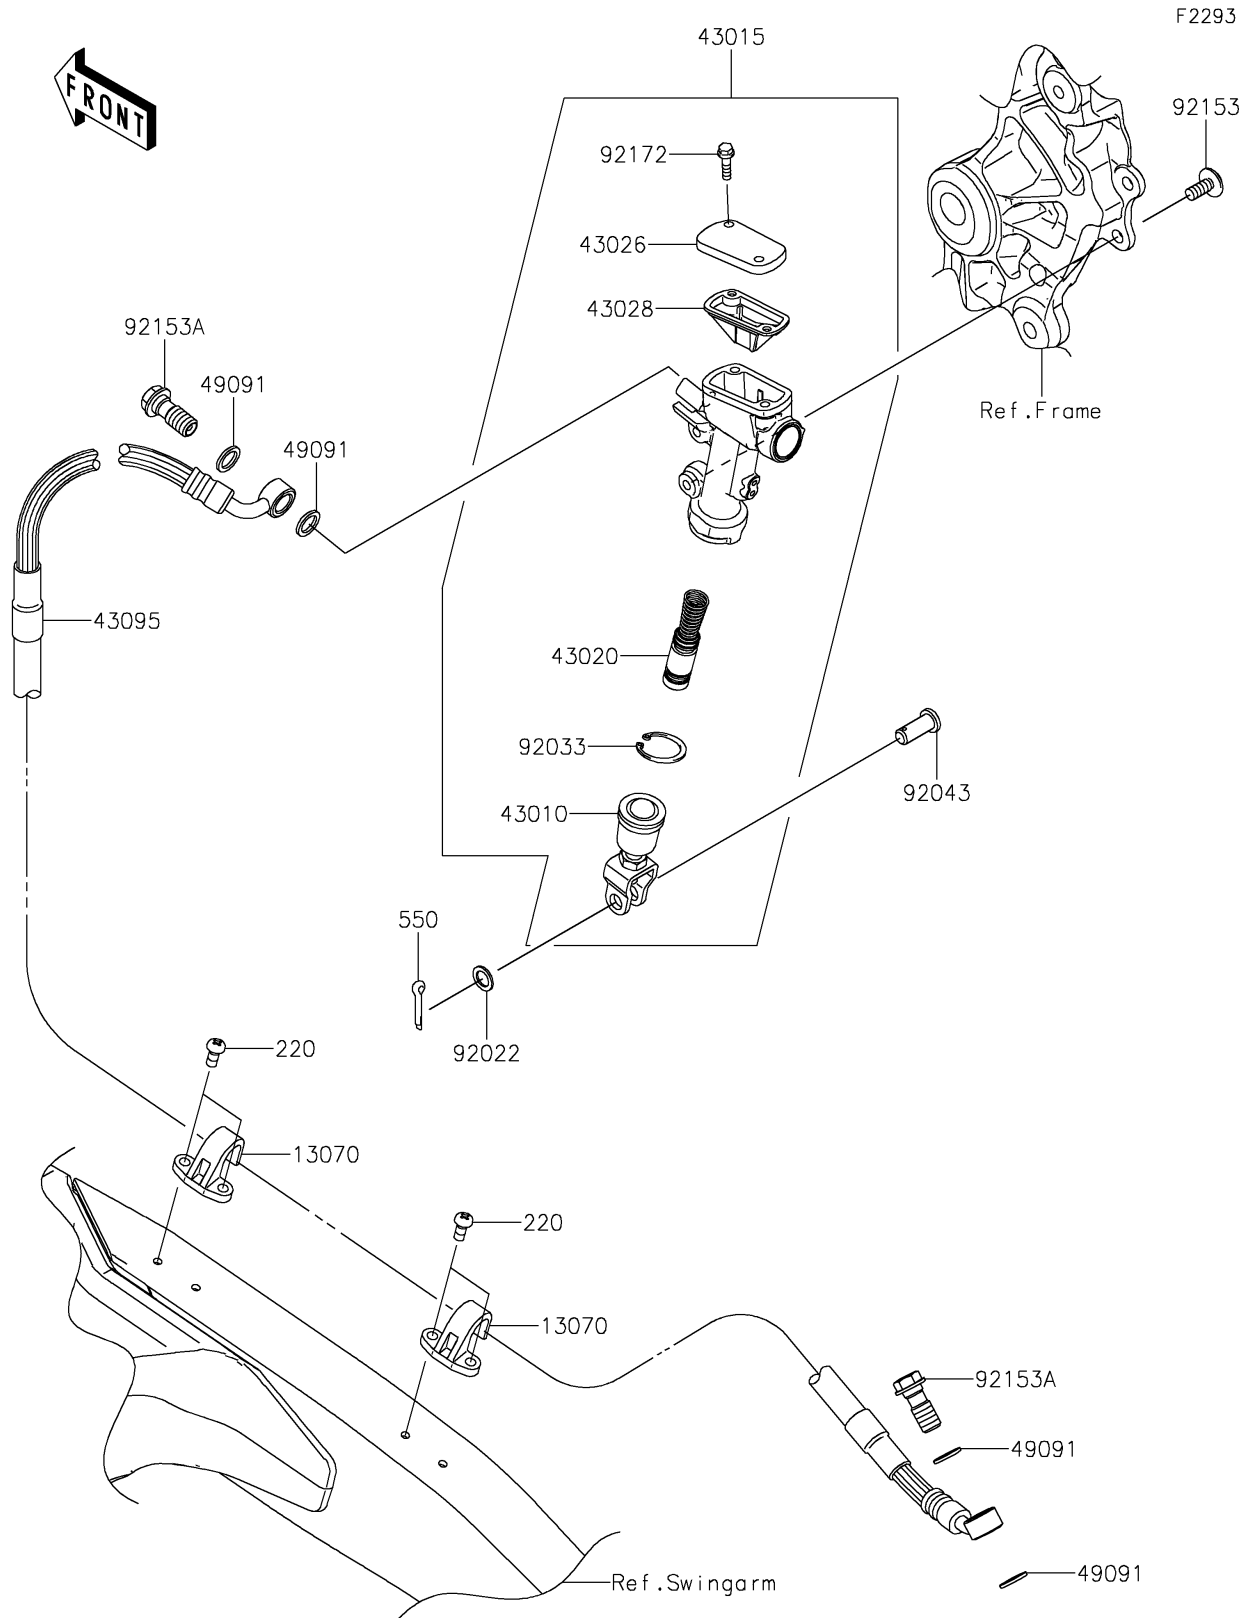

2023 KX™ 450 PARTS DIAGRAM

Rear Master Cylinder

2023 KX™ 450 PARTS LIST

Rear Master Cylinder

ITEM NAME	PART NUMBER	QUANTITY
GUIDE,BRAKE HOSE (Ref # 13070)	13070-0826	2
ROD-ASSY-BRAKE (Ref # 43010)	43010-1087	1
CYLINDER-ASSY-MASTER,RR (Ref # 43015)	43015-0694	1
PISTON-COMP-BRAKE (Ref # 43020)	43020-1094	1
CAP-BRAKE (Ref # 43026)	43026-0023	1
DIAPHRAGM (Ref # 43028)	43028-1092	1
HOSE-BRAKE,RR,555MM (Ref # 43095)	43095-1546	1
WASHER-SEAL,10.1X14.5X1.5 (Ref # 49091)	49091-0001	4
WASHER,8.5X13X1 (Ref # 92022)	92022-1028	1
RING-SNAP,20.9X24.6X1.2 (Ref # 92033)	92033-0079	1
PIN (Ref # 92043)	92043-0004	1
BOLT,SOCKET,6X14 (Ref # 92153)	92153-1021	2
BOLT,OIL,L=23 (Ref # 92153A)	92153-1419	2
SCREW (Ref # 92172)	92172-1064	2
SCREW-PAN-CROS,5X10 (Ref # 220)	220AA0510	4
PIN-COTTER,2.0X15 (Ref # 550)	550AA2015	1