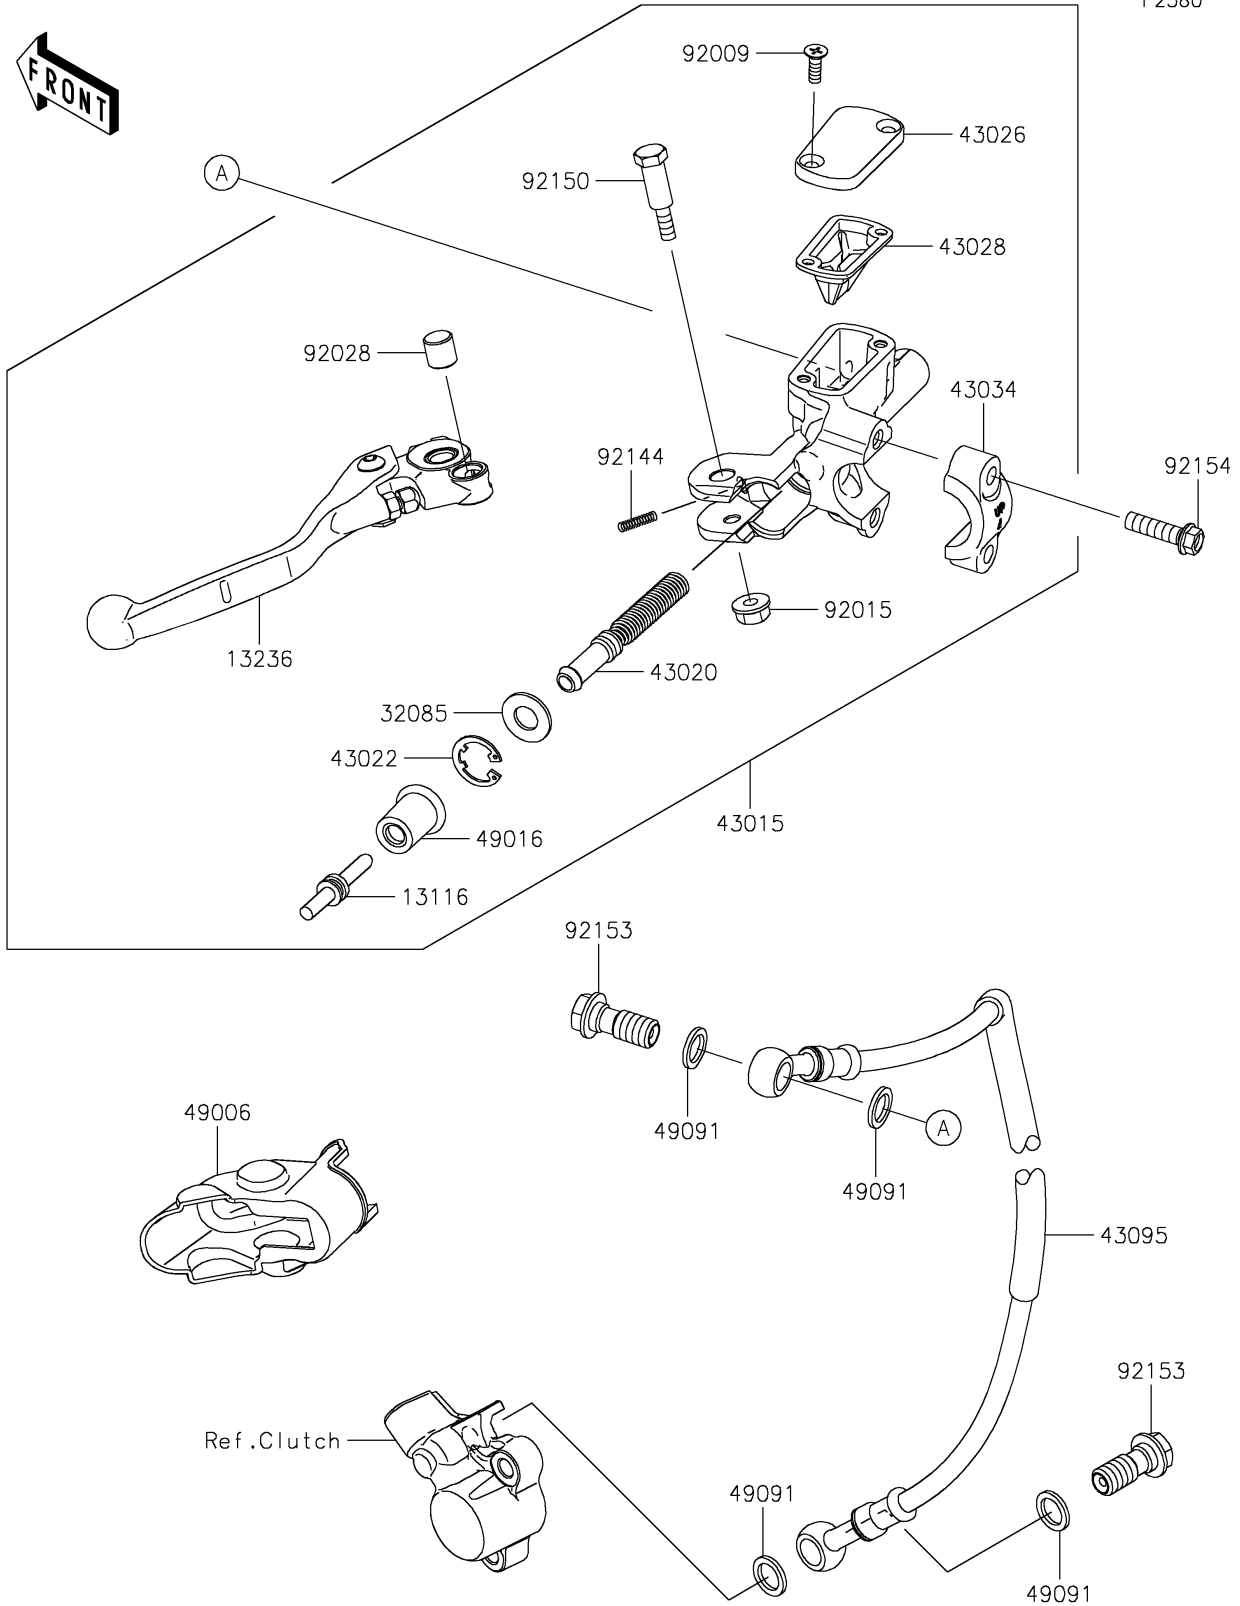

2023 KX™ 450 PARTS DIAGRAM

Clutch Master Cylinder

F2380

2023 KX™ 450 PARTS LIST

Clutch Master Cylinder

ITEM NAME	PART NUMBER	QUANTITY
-----------	-------------	----------