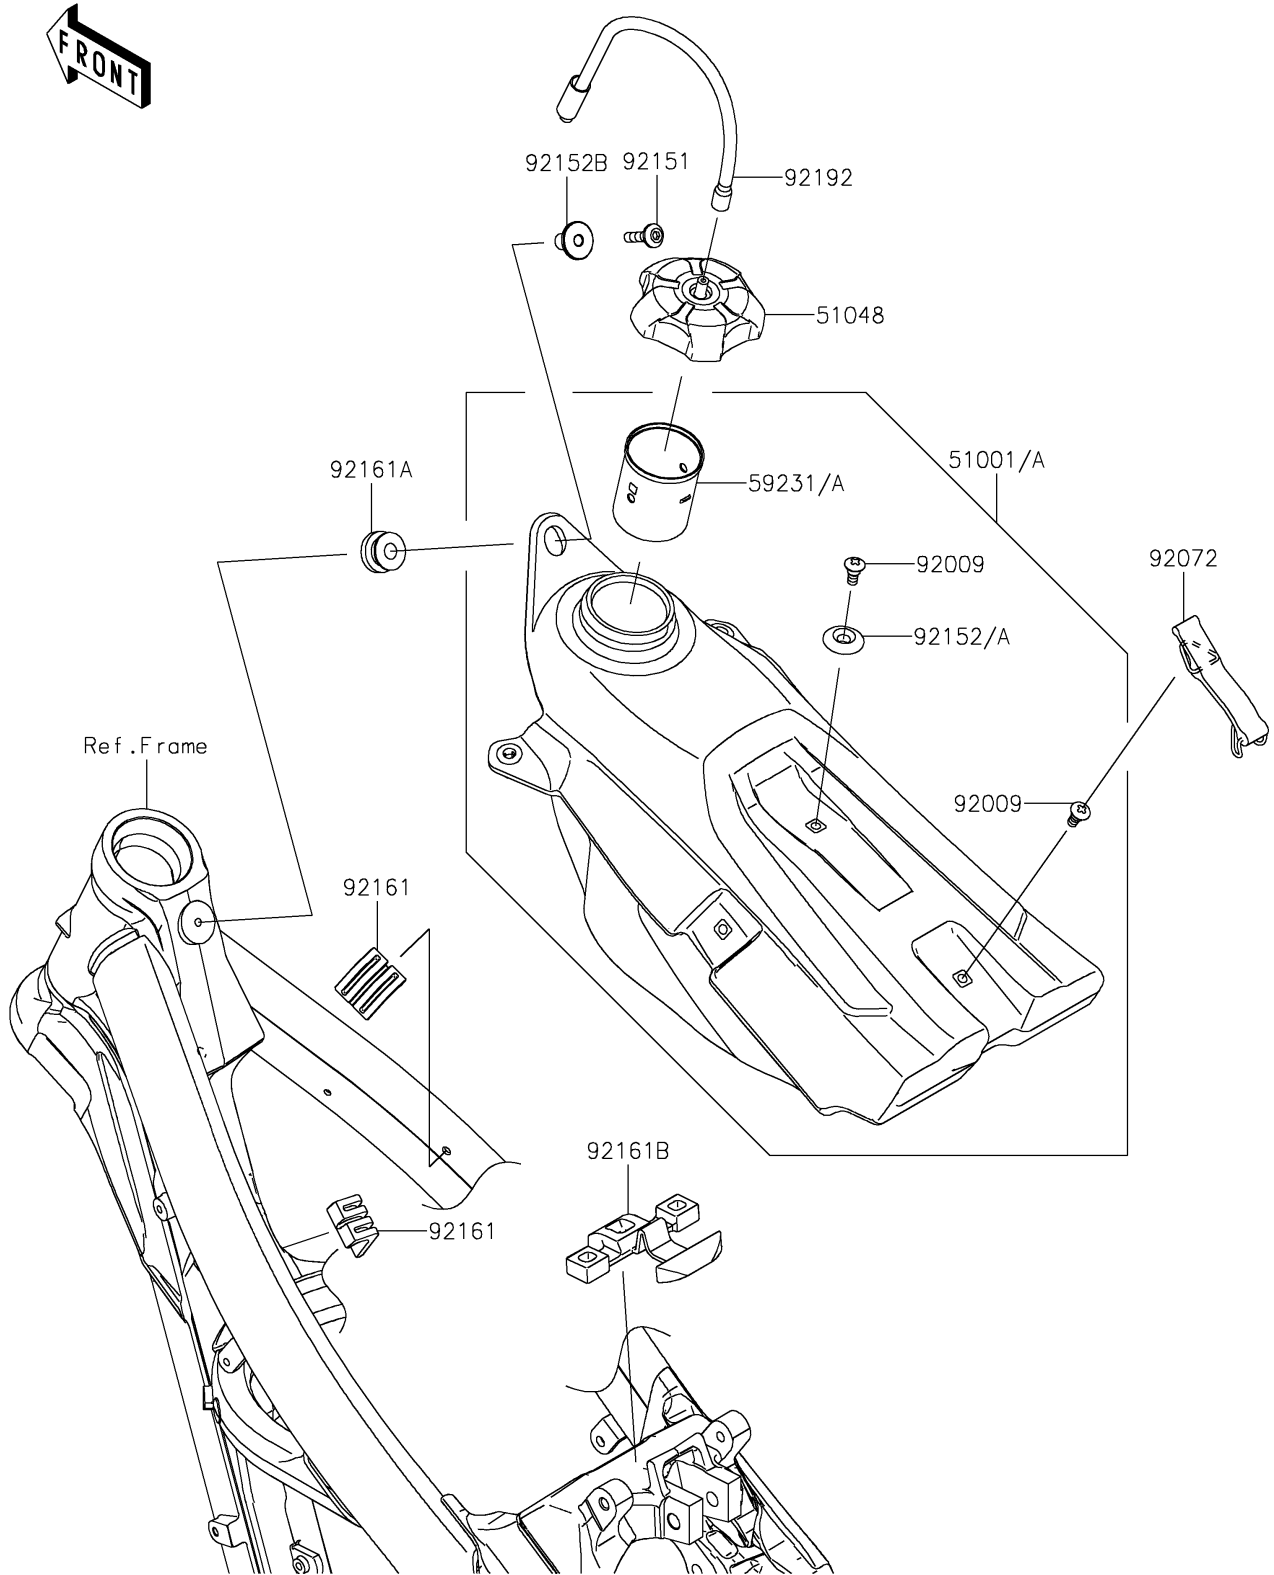

# 2021 KX™ 450 PARTS DIAGRAM

Fuel Tank

F2410

## 2021 KX™ 450 PARTS LIST

### Fuel Tank

ITEM NAME	PART NUMBER	QUANTITY
TANK-COMP-FUEL (Ref # 51001)	51001-0862	1
CAP-ASSY-TANK (Ref # 51048)	51048-0576	1
FILLER (Ref # 59231A)	59231-0042	1
SCREW,6MM (Ref # 92009)	92009-1971	2
BAND,FUEL TANK (Ref # 92072)	92072-0881	1
BOLT,SOCKET,6X25 (Ref # 92151)	92151-1611	1
COLLAR (Ref # 92152)	92152-0569	1
COLLAR,6.5X10X18 (Ref # 92152B)	92152-2456	1
DAMPER,FUEL TANK,SIDE (Ref # 92161)	92161-1393	2
DAMPER,FUEL TANK,FR (Ref # 92161A)	92161-1914	1
DAMPER,FUEL TANK,RR (Ref # 92161B)	92161-2384	1
TUBE (Ref # 92192)	92192-0161	1