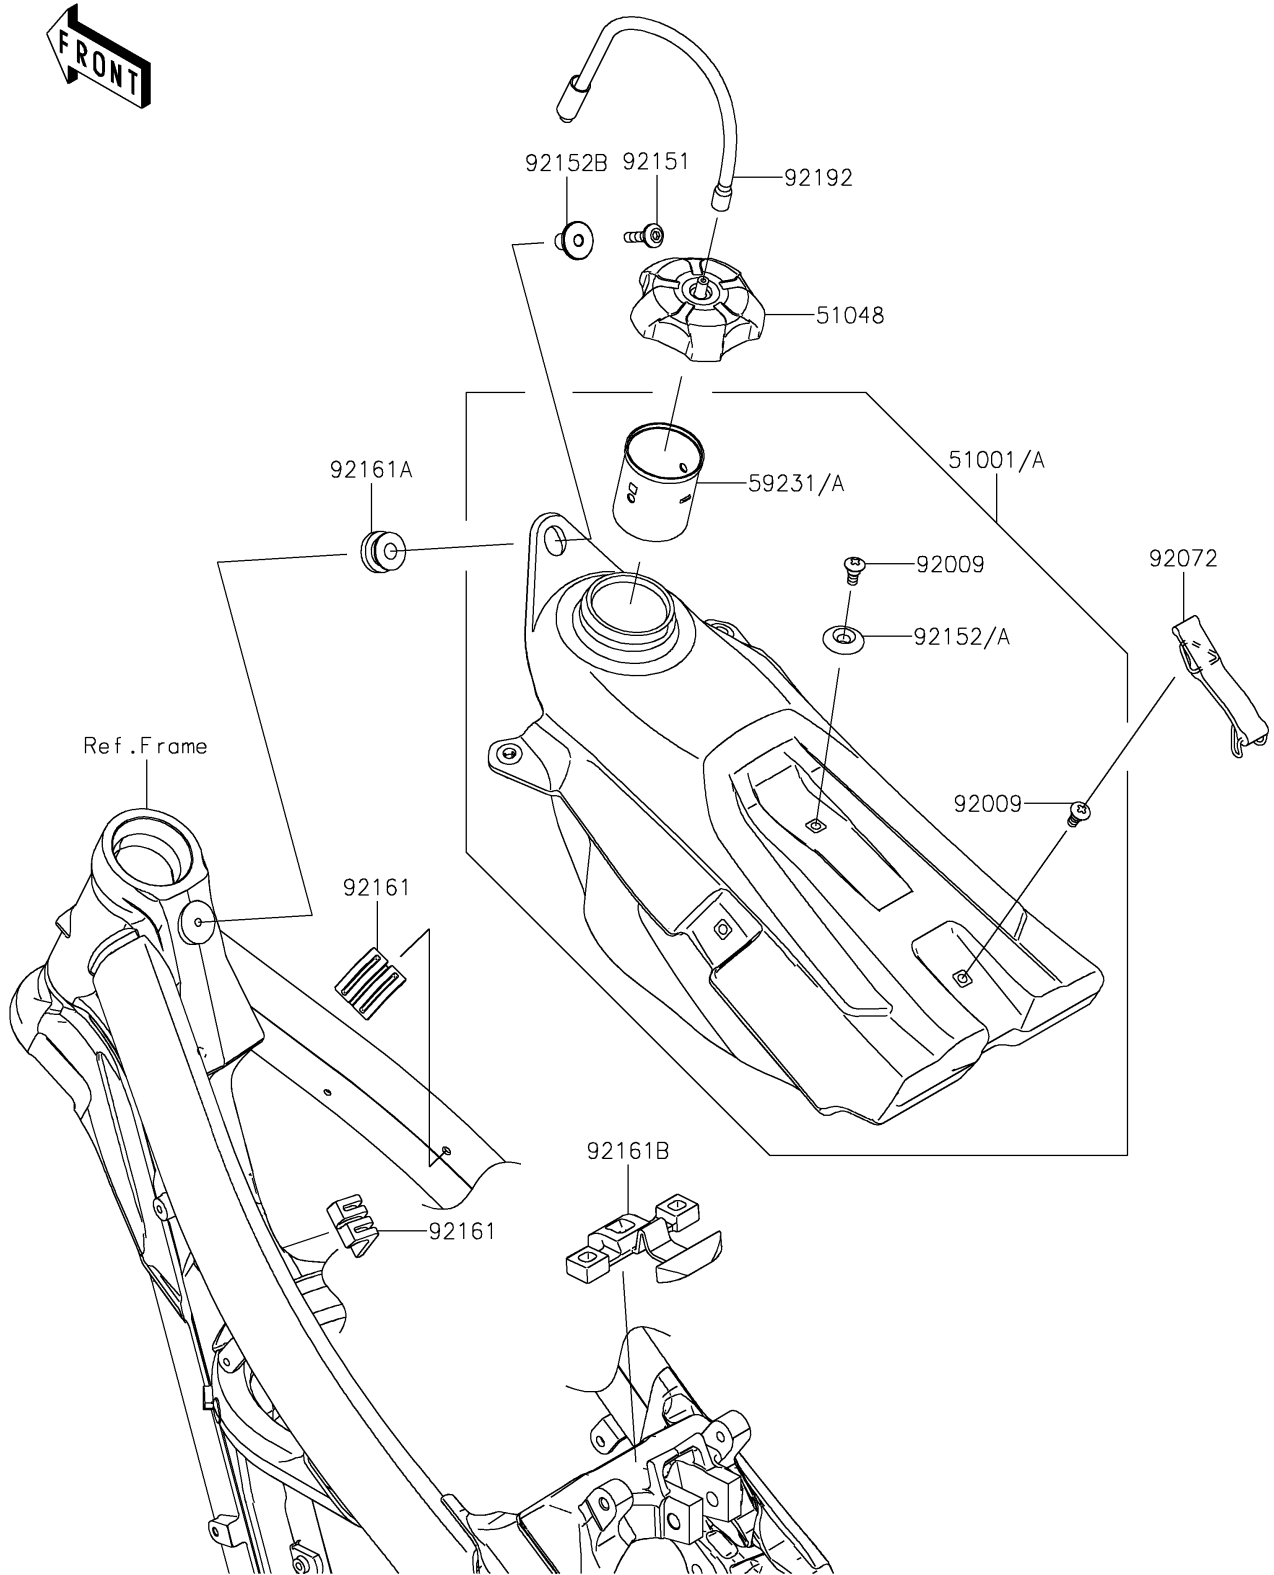

# 2023 KX™ 450 PARTS DIAGRAM

Fuel Tank

F2410

## 2023 KX™ 450 PARTS LIST

### Fuel Tank

ITEM NAME	PART NUMBER	QUANTITY
TANK-COMP-FUEL (Ref # 51001A)	51001-0928	1
CAP-ASSY-TANK (Ref # 51048)	51048-0576	1
FILLER (Ref # 59231)	59231-0019	1
SCREW,6MM (Ref # 92009)	92009-1971	2
BAND,FUEL TANK (Ref # 92072)	92072-0881	1
BOLT,SOCKET,6X25 (Ref # 92151)	92151-1611	1
COLLAR (Ref # 92152A)	92152-1346	1
COLLAR,6.5X10X18 (Ref # 92152B)	92152-2456	1
DAMPER,FUEL TANK,SIDE (Ref # 92161)	92161-1393	2
DAMPER,FUEL TANK,FR (Ref # 92161A)	92161-1914	1
DAMPER,FUEL TANK,RR (Ref # 92161B)	92161-2384	1
TUBE (Ref # 92192)	92192-0161	1