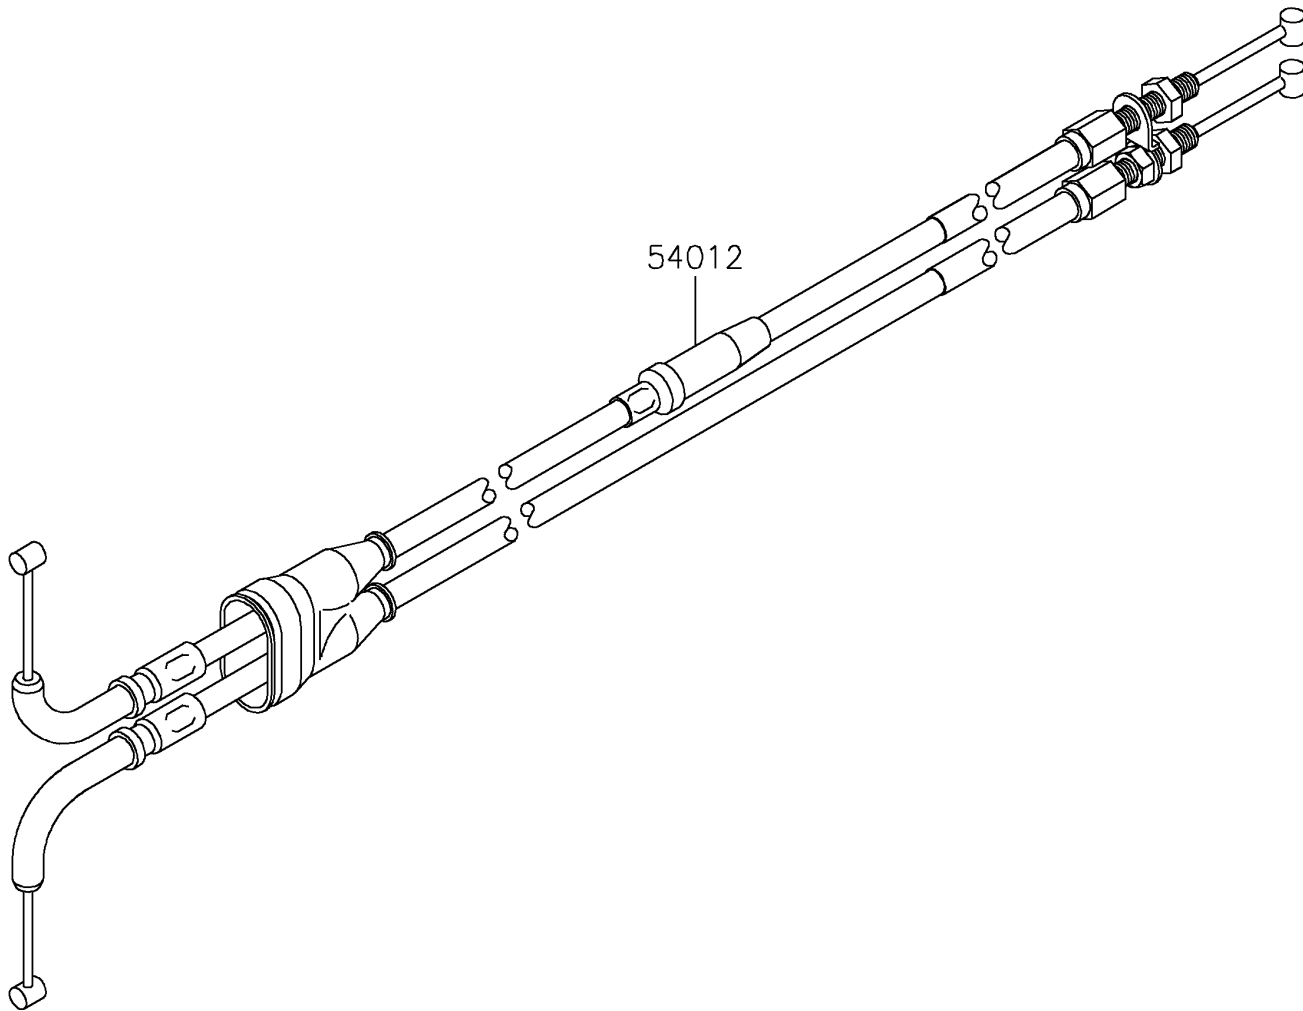

2021 KX™ 450 PARTS DIAGRAM

Cables

F2540

2021 KX™ 450 PARTS LIST

Cables

ITEM NAME	PART NUMBER	QUANTITY
CABLE-THROTTLE (Ref # 54012)	54012-0669	1