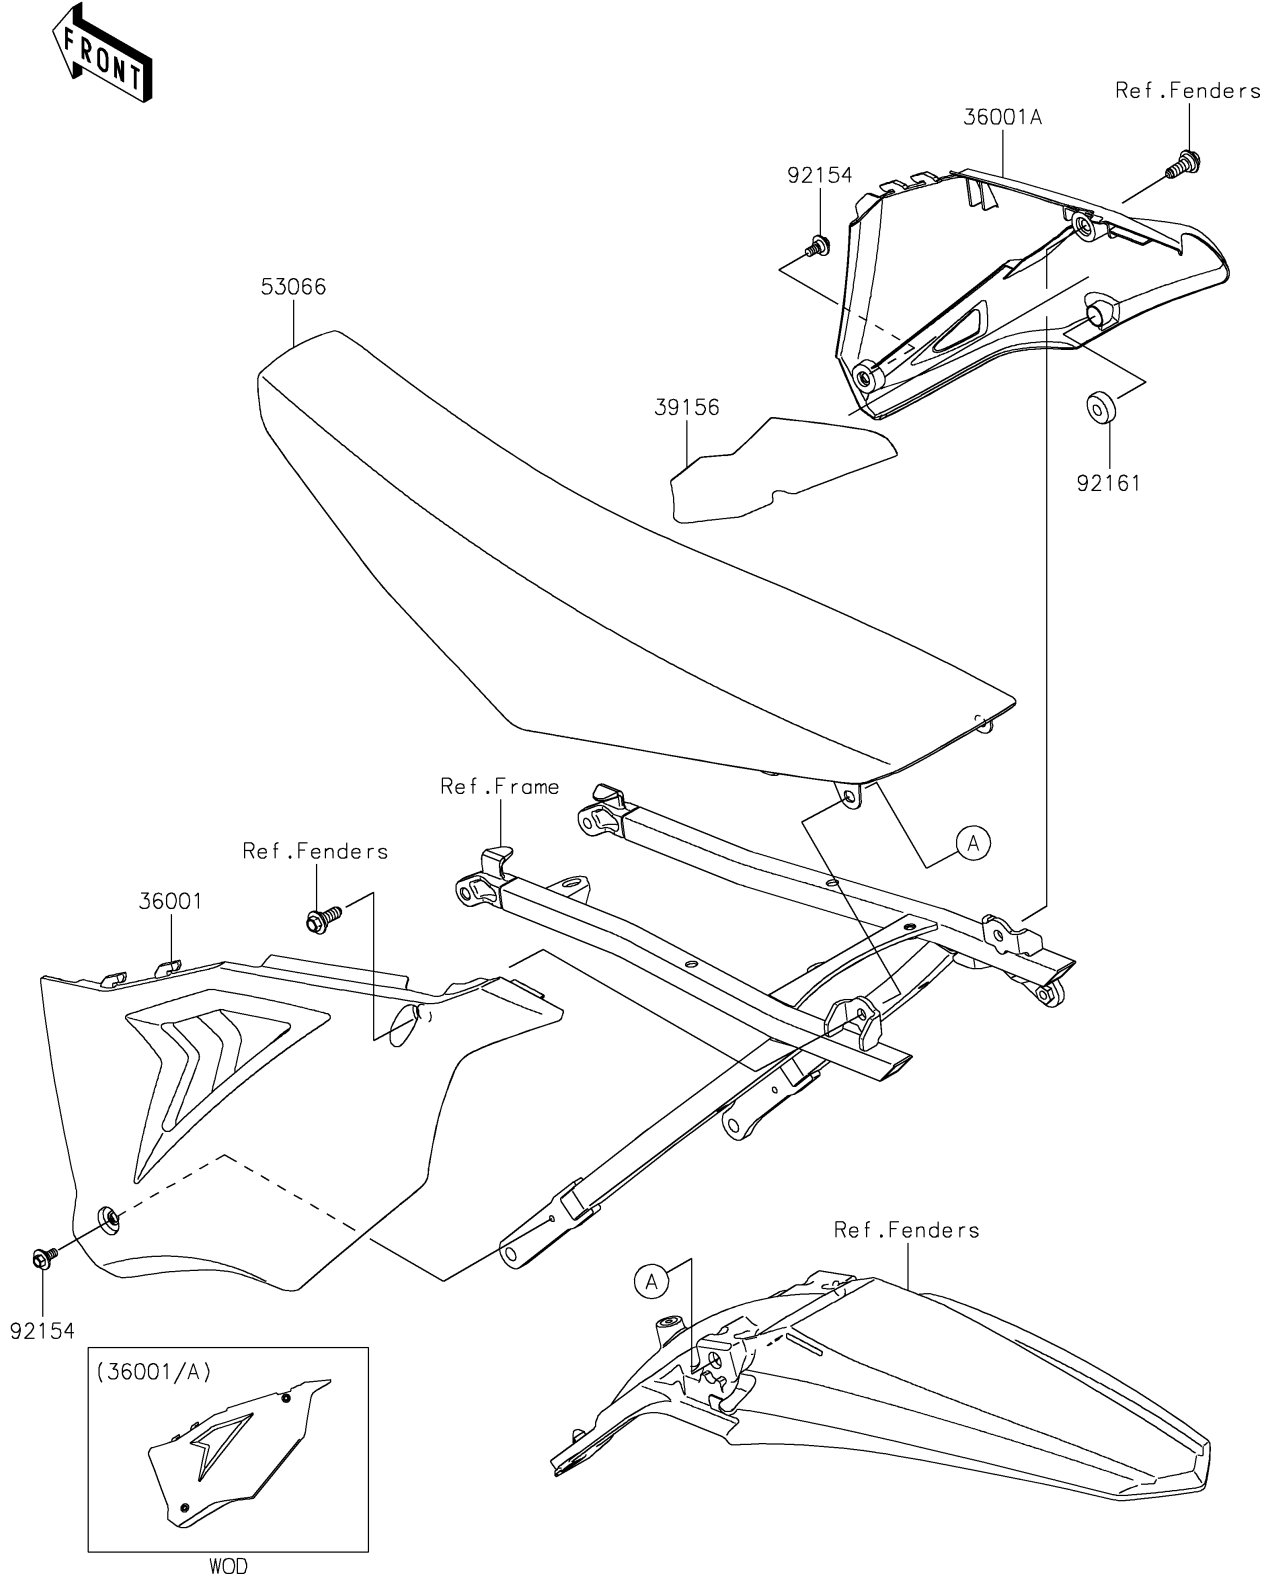

2021 KX™ 450 PARTS DIAGRAM

Side Covers

F2611

2021 KX™ 450 PARTS LIST

Side Covers

ITEM NAME	PART NUMBER	QUANTITY
COVER-SIDE,LH,L.GREEN (Ref # 36001)	36001-0660-290	1
COVER-SIDE,RH,L.GREEN (Ref # 36001A)	36001-0662-290	1
PAD (Ref # 39156)	39156-2264	1
SEAT-ASSY,N.L.GREEN+BLK/WHT (Ref # 53066)	53066-0604-49F	1
BOLT,FLANGED,6X9 (Ref # 92154)	92154-0546	2
DAMPER (Ref # 92161)	92161-2090	1