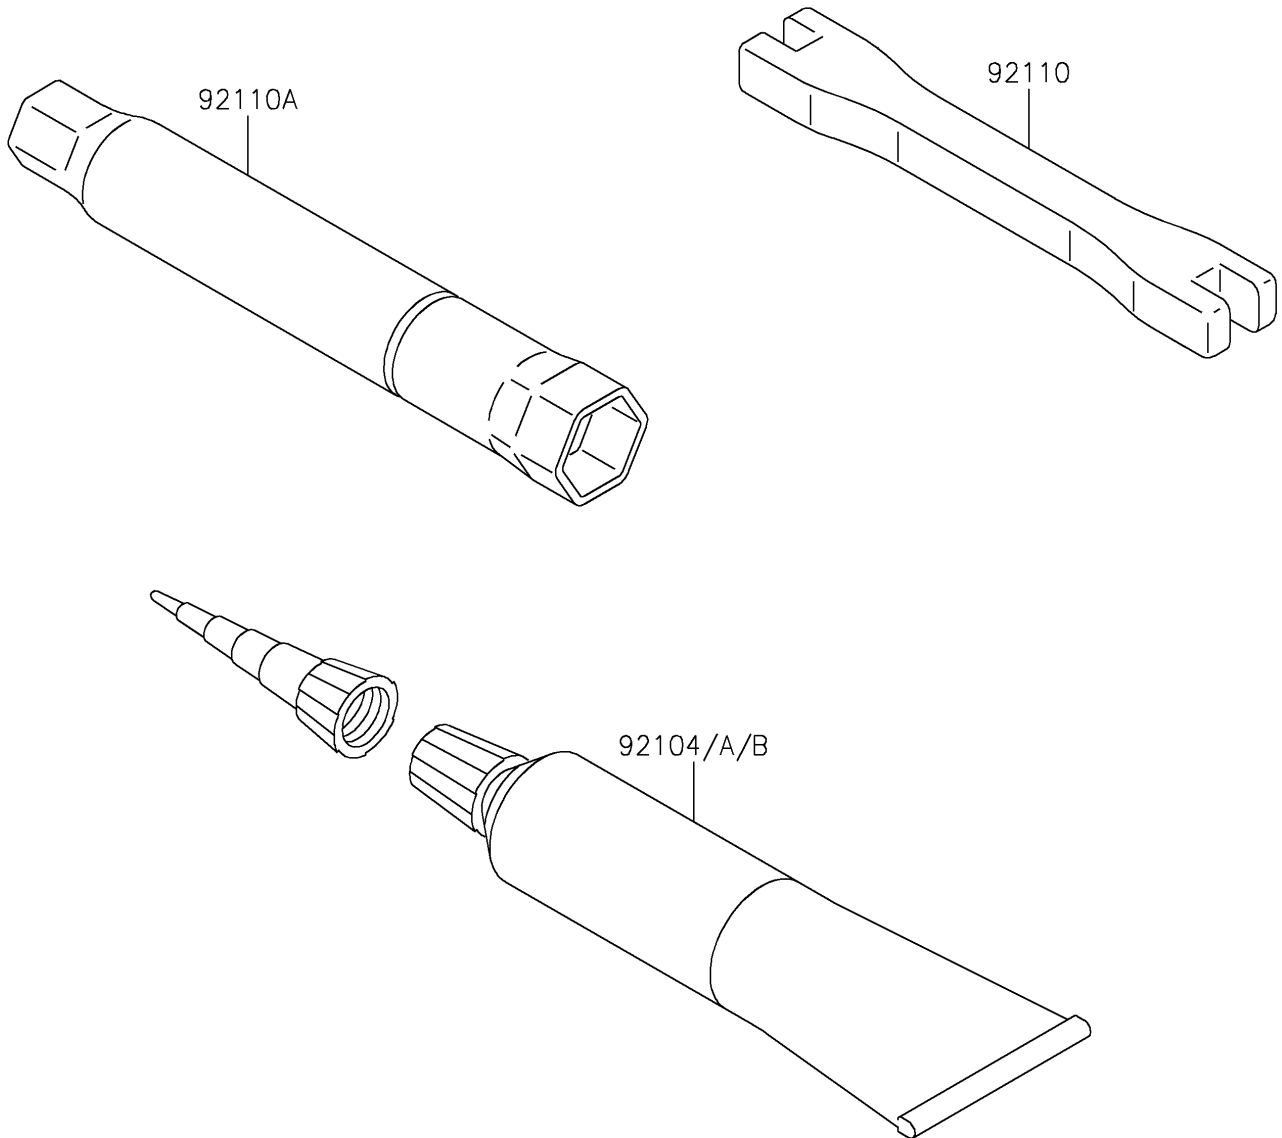

# 2021 KX™ 450 PARTS DIAGRAM

Owner's Tools

F2810

## 2021 KX™ 450 PARTS LIST

### Owner's Tools

ITEM NAME	PART NUMBER	QUANTITY
GASKET-LIQUID,TB1211F,CLEAR (Ref # 92104)	92104-0004	1
GASKET-LIQUID,TB1216,GRAY (Ref # 92104A)	92104-1063	1
GASKET-LIQUID,TB1216B,BLACK (Ref # 92104B)	92104-1064	1
TOOL-WRENCH,NIPPLE,6X8 (Ref # 92110)	92110-0004	1
TOOL-WRENCH,BOX,16MM (Ref # 92110A)	92110-0005	1