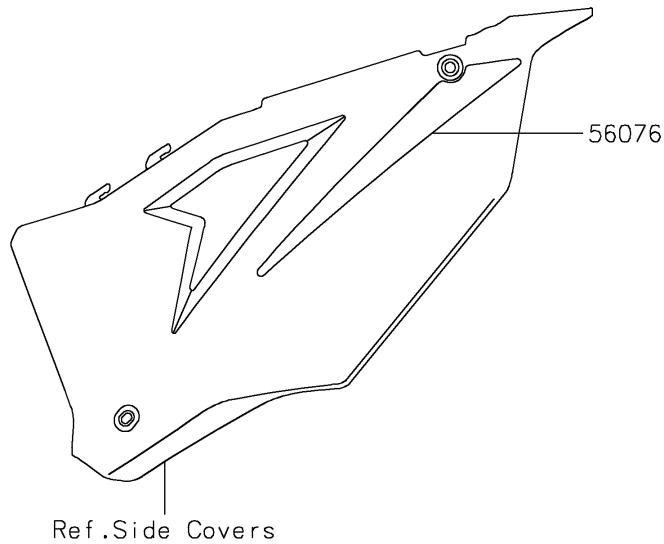

2021 KX™ 450 PARTS DIAGRAM

Decals(JMFNN)

F2861

2021 KX™ 450 PARTS LIST

Decals(JMFNN)

ITEM NAME	PART NUMBER	QUANTITY
MARK,NUMBER PLATE (Ref # 56054)	56054-2260	1
PATTERN,SIDE COVER,LH (Ref # 56076)	56076-0600	1