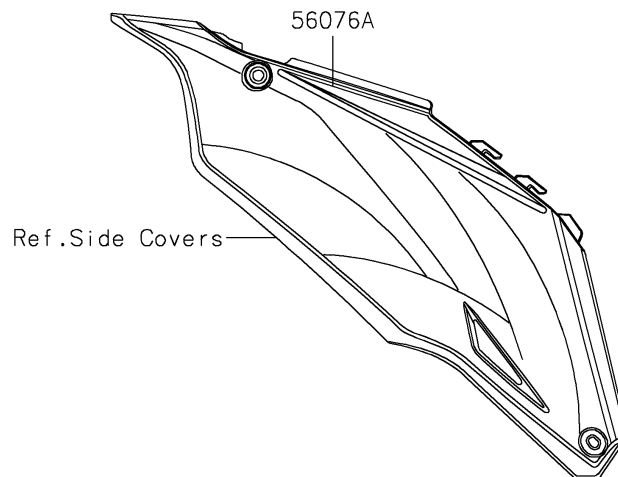

2023 KX™ 450 PARTS DIAGRAM

Decals(JPFNN)

F2861B

2023 KX™ 450 PARTS LIST

Decals(JPFNN)

ITEM NAME	PART NUMBER	QUANTITY
MARK,KAWASAKI (Ref # 56054)	56054-2933	1
PATTERN,SIDE COVER,LH (Ref # 56076)	56076-7141	1
PATTERN,SIDE COVER,RH (Ref # 56076A)	56076-7142	1