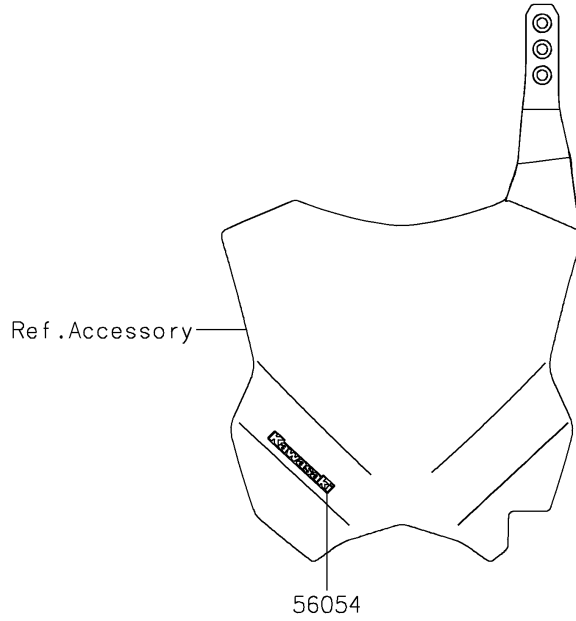

2023 KX™ 450 PARTS DIAGRAM

Decals(JPFNN)

F2861B

2023 KX™ 450 PARTS LIST

Decals(JPFNN)

ITEM NAME	PART NUMBER	QUANTITY
MARK,KAWASAKI (Ref # 56054)	56054-2933	1
PATTERN,SIDE COVER,LH (Ref # 56076)	56076-7141	1
PATTERN,SIDE COVER,RH (Ref # 56076A)	56076-7142	1