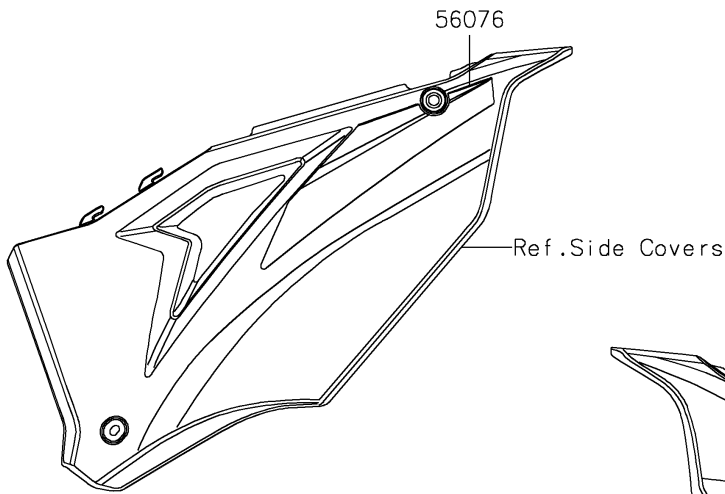

2023 KX™ 450 PARTS DIAGRAM

Decals(JPFNN)

F2861B

2023 KX™ 450 PARTS LIST

Decals(JPFNN)

ITEM NAME	PART NUMBER	QUANTITY
MARK,KAWASAKI (Ref # 56054)	56054-2933	1
PATTERN,SIDE COVER,LH (Ref # 56076)	56076-7141	1
PATTERN,SIDE COVER,RH (Ref # 56076A)	56076-7142	1