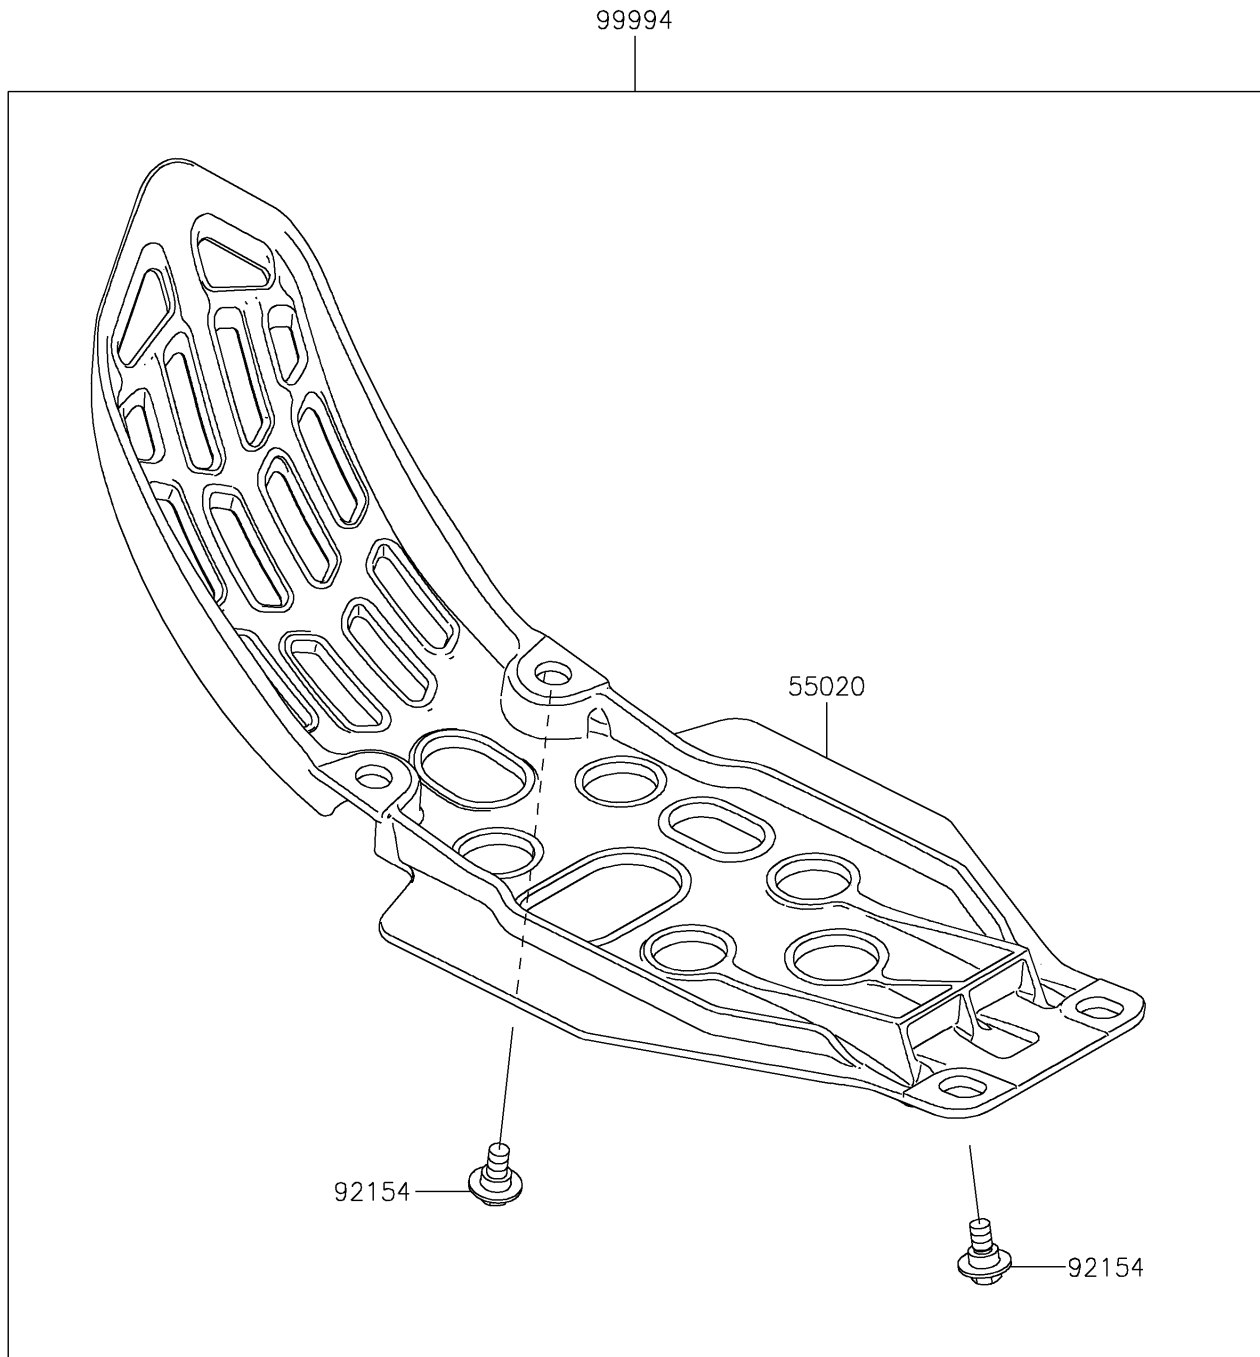

2021 KX™ 450 PARTS DIAGRAM

Accessory(Skid Plate)

F2910A

2021 KX™ 450 PARTS LIST

Accessory(Skid Plate)

ITEM NAME	PART NUMBER	QUANTITY
GUARD,ENGINE,LWR (Ref # 55020)	55020-1893	1
BOLT,FLANGED,6X9 (Ref # 92154)	92154-0546	4
SKID PLATE KIT (Ref # 99994)	99994-1532	1