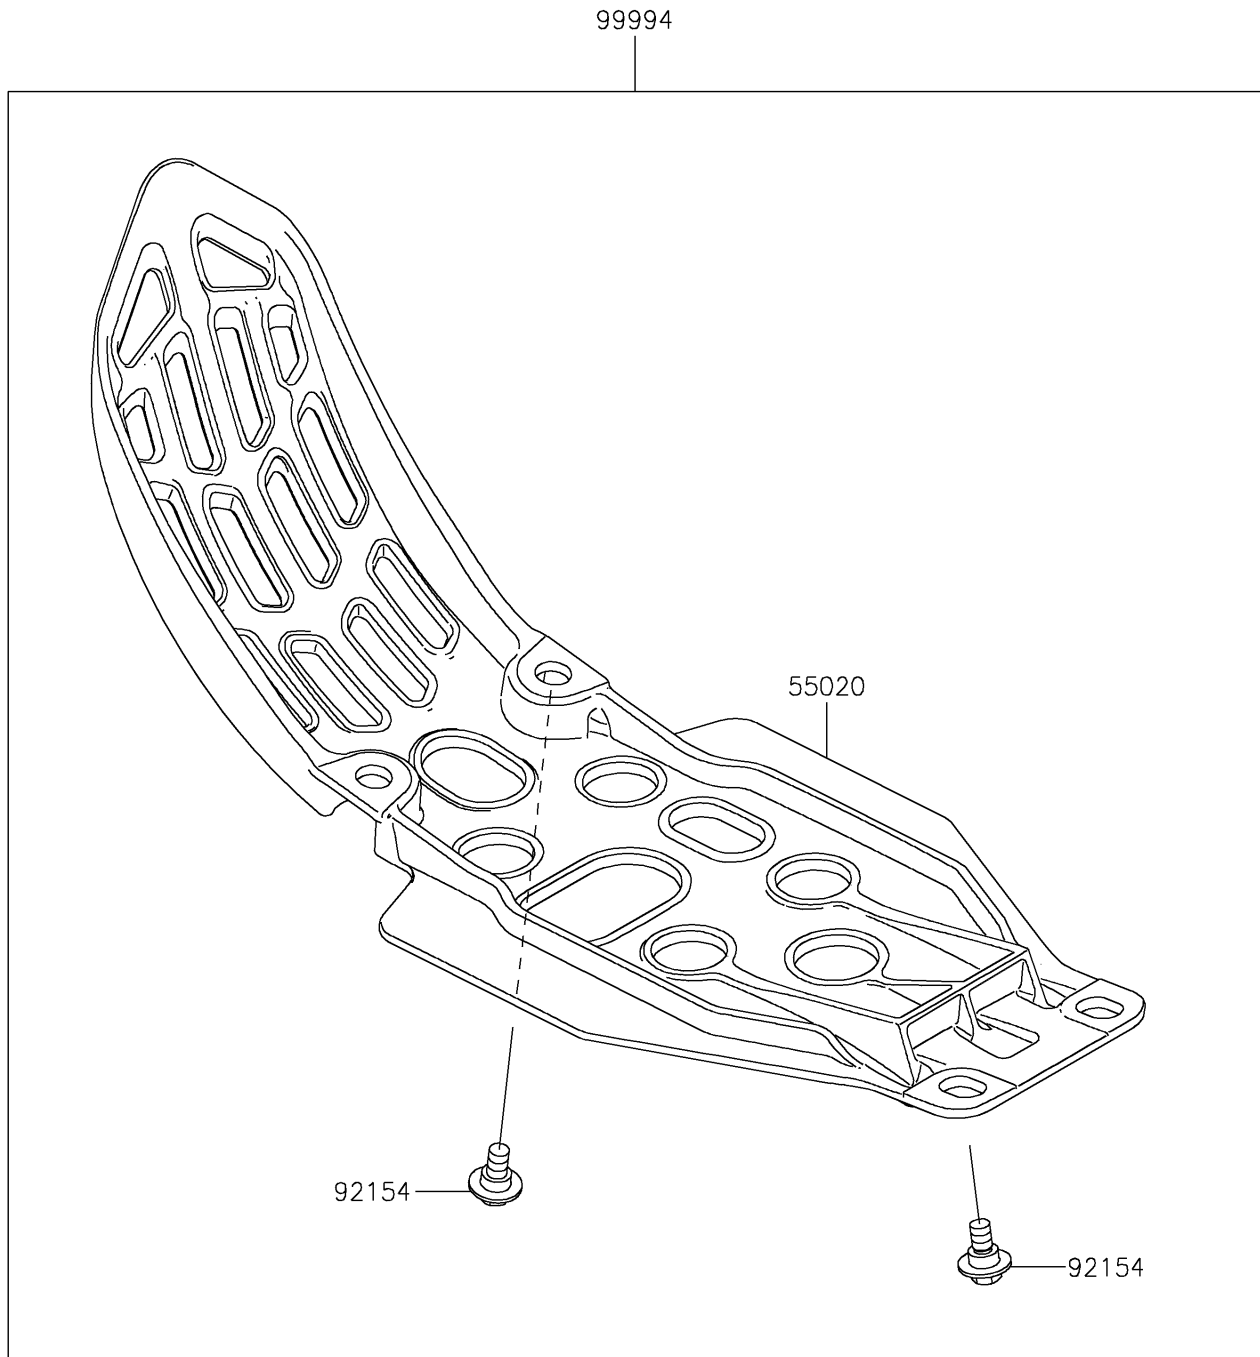

2023 KX™ 450 PARTS DIAGRAM

Accessory(Skid Plate)

F2910A

2023 KX™ 450 PARTS LIST

Accessory(Skid Plate)

ITEM NAME	PART NUMBER	QUANTITY
GUARD,ENGINE,LWR (Ref # 55020)	55020-1893	1
BOLT,FLANGED,6X9 (Ref # 92154)	92154-0546	4
SKID PLATE KIT (Ref # 99994)	99994-1532	1