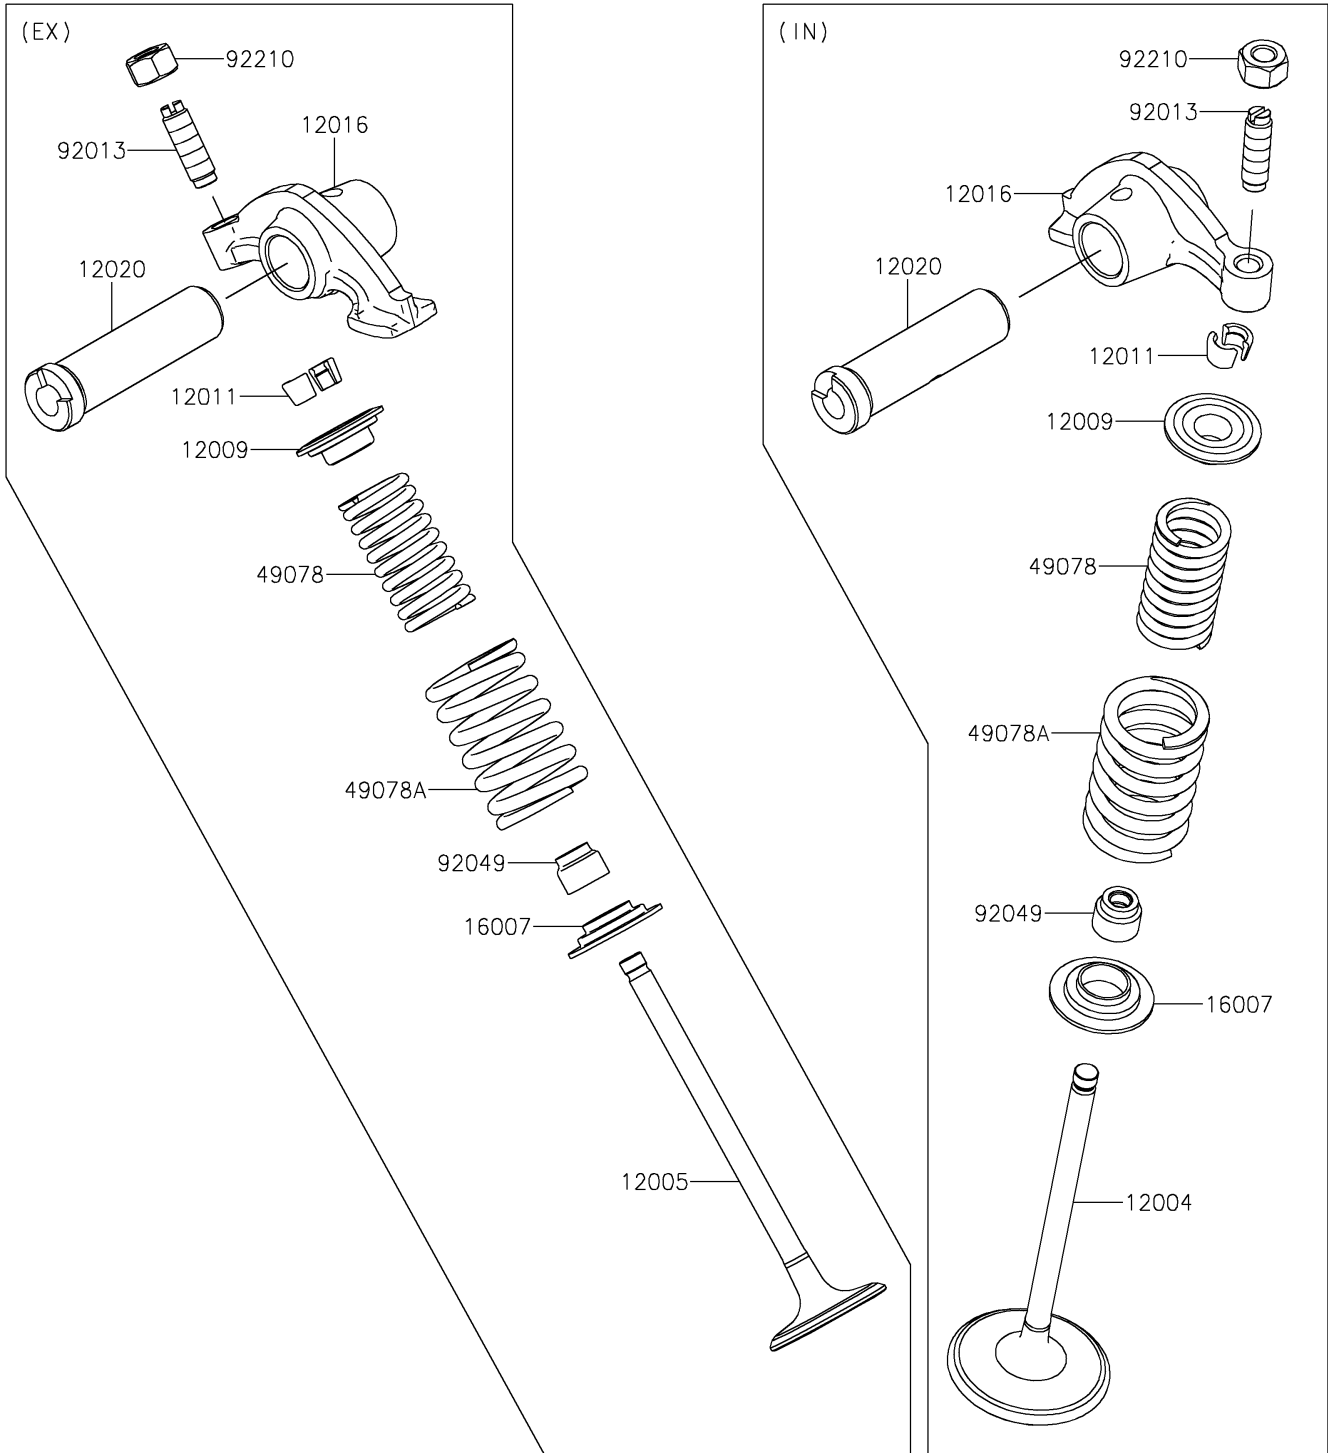

2023 KLX® 230SM ABS PARTS DIAGRAM

Valve(s)

E1210

2023 KLX® 230SM ABS PARTS LIST

Valve(s)

ITEM NAME	PART NUMBER	QUANTITY
VALVE-INTAKE (Ref # 12004)	12004-0765	1
VALVE-EXHAUST (Ref # 12005)	12005-0790	1
RETAINER-VALVE SPRING (Ref # 12009)	12009-1054	2
COLLET (Ref # 12011)	12011-1003	4
ARM-ROCKER (Ref # 12016)	12016-0728	2
SHAFT-ROCKER (Ref # 12020)	12020-0030	2
SEAT-SPRING (Ref # 16007)	16007-1163	2
SPRING-ENGINE VALVE (Ref # 49078)	49078-0756	2
SPRING-ENGINE VALVE (Ref # 49078A)	49078-0757	2
SCREW,6MM (Ref # 92013)	92013-009	2
SEAL-OIL,RVC2-5.5X8.5X8.3 (Ref # 92049)	92049-1062	2
NUT,6MM (Ref # 92210)	92210-1490	2