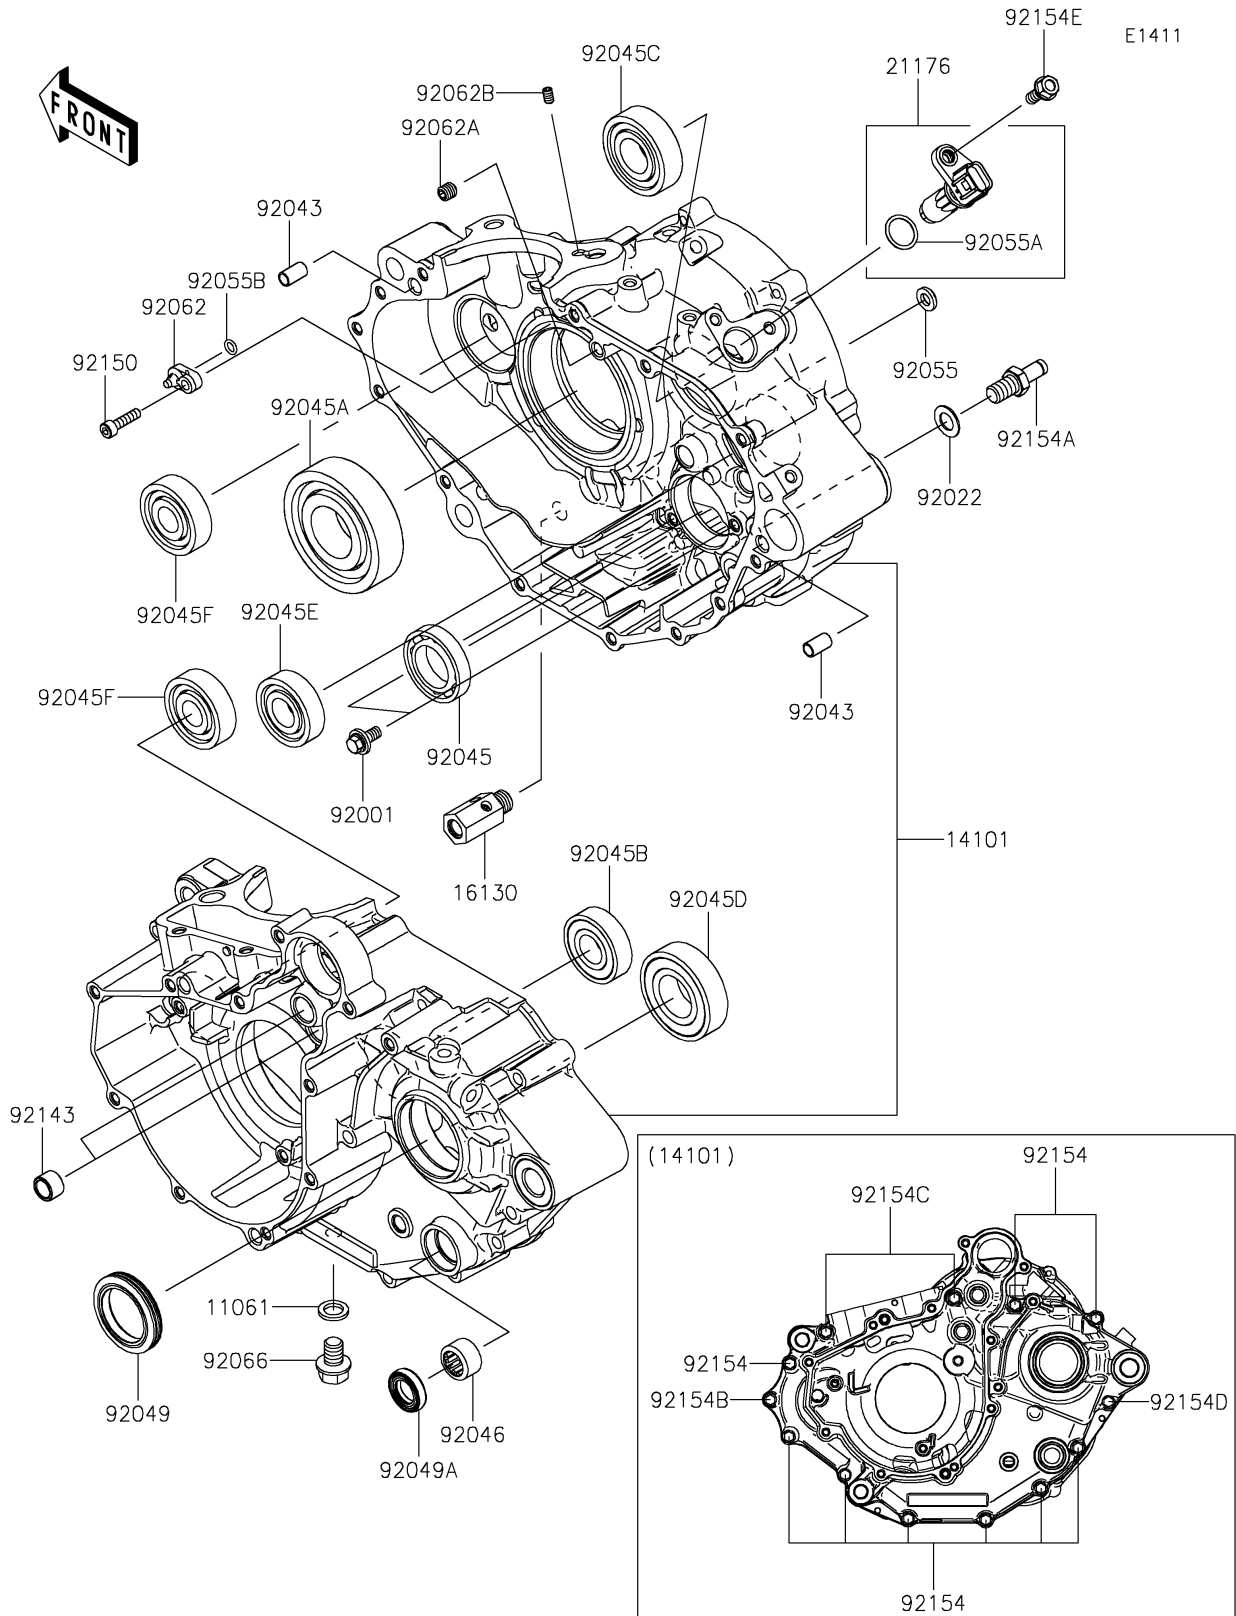

2023 KLX® 230SM ABS PARTS DIAGRAM

Crankcase

2023 KLX® 230SM ABS PARTS LIST

Crankcase

ITEM NAME	PART NUMBER	QUANTITY
GASKET,10.5X16X2 (Ref # 11061)	11061-0222	1
SET-CRANKCASE (Ref # 14101)	14101-0004	1
VALVE-ASSY-RELIEF (Ref # 16130)	16130-0002	1
SENSOR,SPEED (Ref # 21176)	21176-0894	1
BOLT,W/WASHER,6X14 (Ref # 92001)	92001-1829	2
WASHER,10.2X18X1.0,SK5 (Ref # 92022)	92022-1415	1
PIN,6.2X8X14 (Ref # 92043)	92043-1741	2
BEARING-BALL,25X42X9 (Ref # 92045)	92045-0881	1
BEARING-BALL,6306CM (Ref # 92045A)	92045-0907	1
BEARING-BALL,6203NSE9C3 (Ref # 92045B)	92045-0908	1
BEARING-BALL,6204C3 (Ref # 92045C)	92045-0909	1
BEARING-BALL,6205NSE9C3 (Ref # 92045D)	92045-0910	1
BEARING-BALL,6203C3 (Ref # 92045E)	92045-0911	1
BEARING-BALL,6302CS13 (Ref # 92045F)	92045-0912	2
BEARING-NEEDLE,HK1412FM (Ref # 92046)	92046-0043	1
SEAL-OIL,32X45X7.5 (Ref # 92049)	92049-0825	1
SEAL-OIL,TC14245 (Ref # 92049A)	92049-1520	1
RING-O,OD=13 (Ref # 92055)	92055-074	1
RING-O (Ref # 92055A)	92055-0958	1
RING-O,5.5X1.5 (Ref # 92055B)	92055-1339	1
NOZZLE (Ref # 92062)	92062-0050	1
NOZZLE,8X8 (Ref # 92062A)	92062-0567	1
NOZZLE,6X8,SILVER (Ref # 92062B)	92062-1081	1
PLUG,DRAIN (Ref # 92066)	92066-0978	1
COLLAR (Ref # 92143)	92143-1263	2
BOLT,SOCKET,5X20 (Ref # 92150)	92150-1019	1
BOLT,6X50 (Ref # 92154)	92154-1168	9
BOLT,RETURN SPRING (Ref # 92154A)	92154-1306	1
BOLT,FLANGED,6X30 (Ref # 92154B)	92154-2758	1

2023 KLX® 230SM ABS PARTS LIST

Crankcase

ITEM NAME	PART NUMBER	QUANTITY
BOLT,FLANGED,6X70 (Ref # 92154C)	92154-2764	2
BOLT,FLANGED,6X65 (Ref # 92154D)	92154-2766	1
BOLT,FLANGED,6X16 (Ref # 92154E)	92154-2895	1