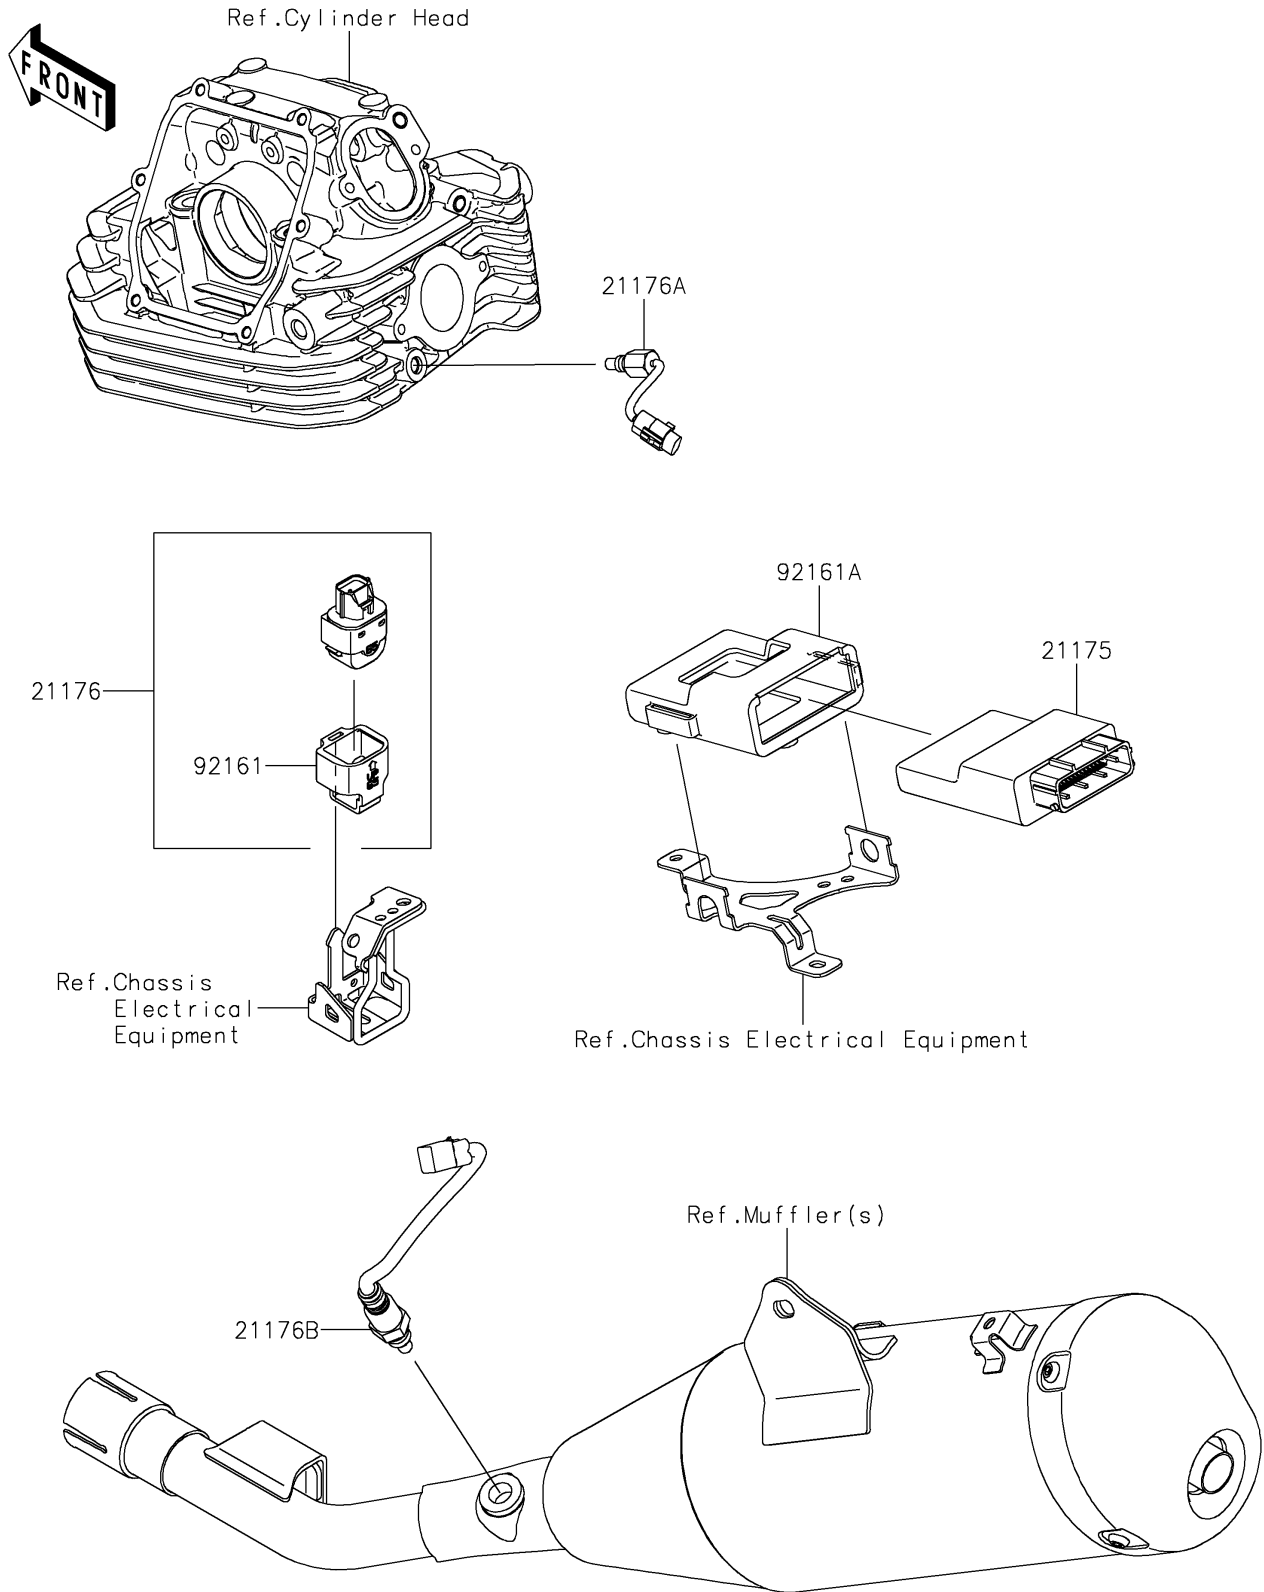

2023 KLX® 230SM ABS PARTS DIAGRAM

Fuel Injection

E1530

2023 KLX® 230SM ABS PARTS LIST

Fuel Injection

ITEM NAME	PART NUMBER	QUANTITY
CONTROL UNIT-ELECTRONIC (Ref # 21175)	21175-1789	1
SENSOR,VEHICLE-DOWN (Ref # 21176)	21176-0704	1
SENSOR,ENGINE TEMP (Ref # 21176A)	21176-0898	1
SENSOR,OXYGEN (Ref # 21176B)	21176-0899	1
DAMPER (Ref # 92161)	92161-0951	1
DAMPER,ECU (Ref # 92161A)	92161-2101	1