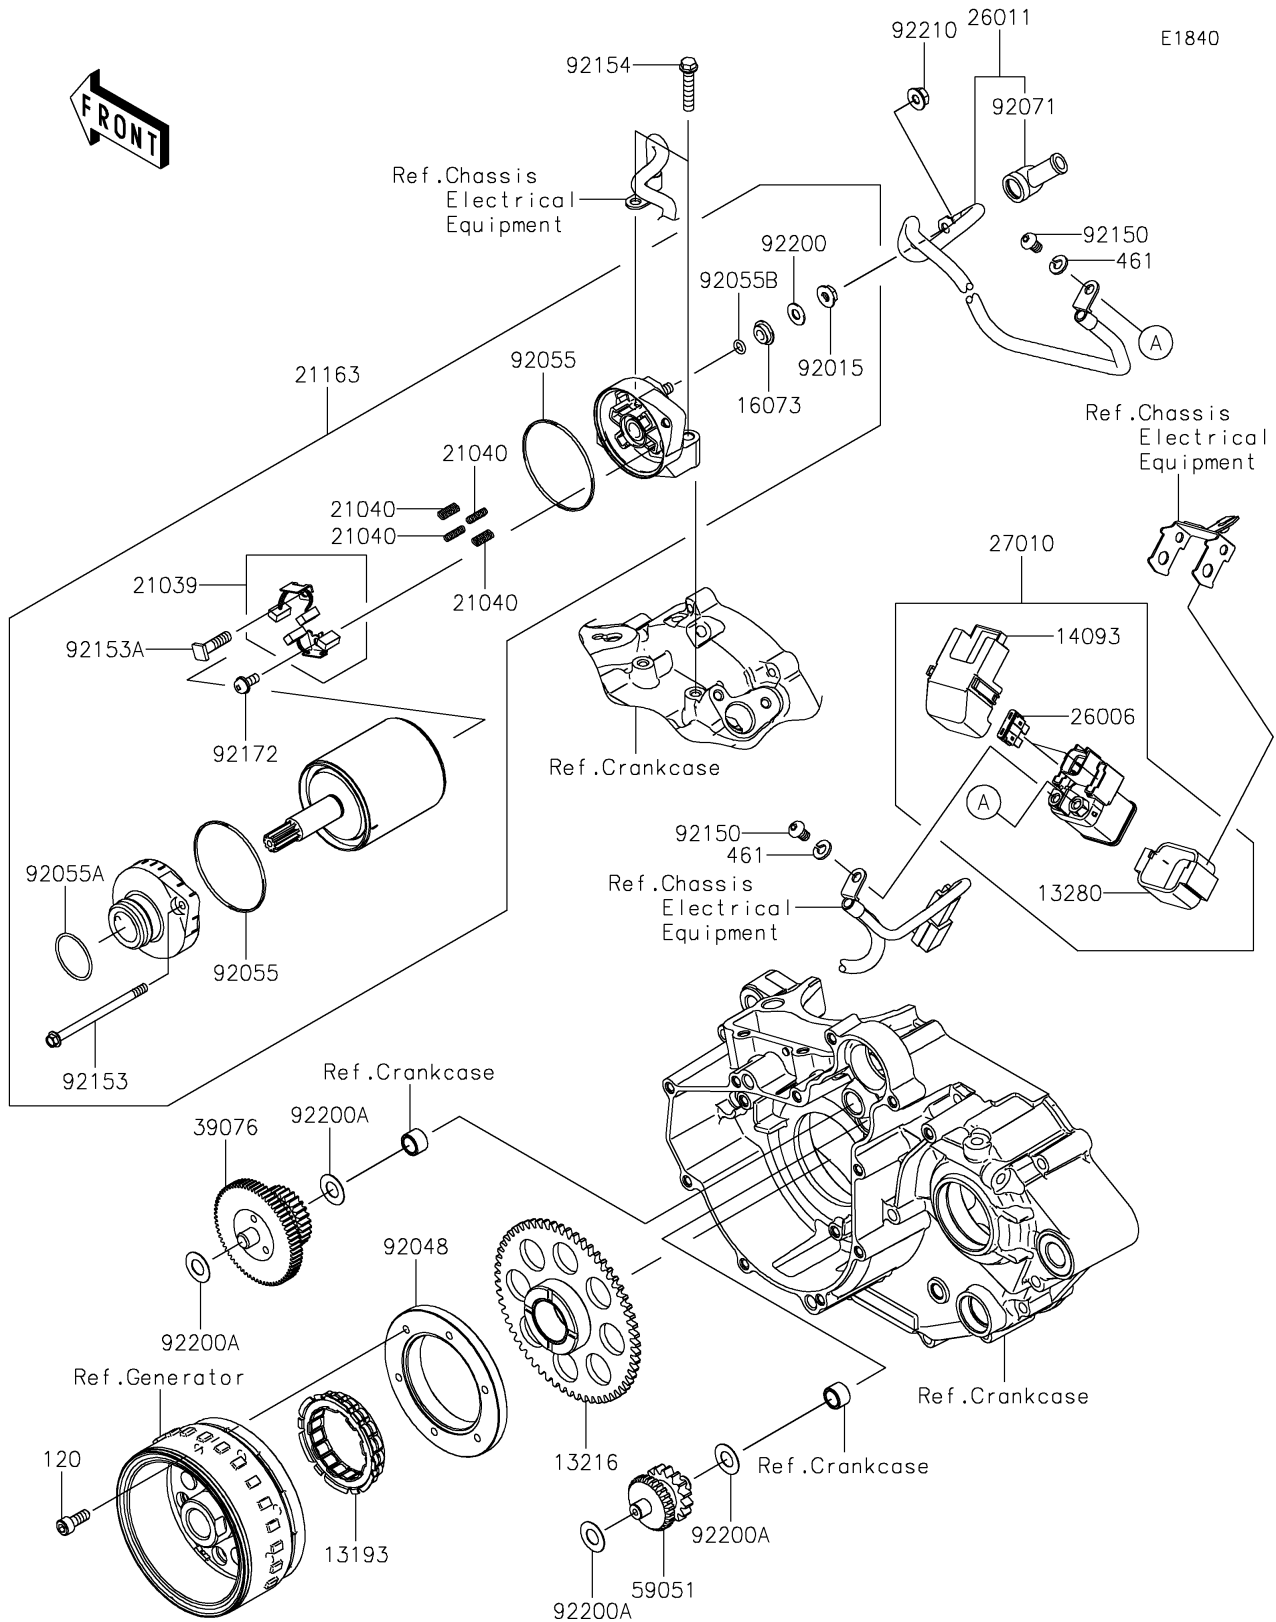

2023 KLX® 230SM ABS PARTS DIAGRAM

Starter Motor

2023 KLX® 230SM ABS PARTS LIST

Starter Motor

ITEM NAME	PART NUMBER	QUANTITY
CLUTCH-ASSY-ONEWAY (Ref # 13193)	13193-0014	1
GEAR-COMP,ONEWAY CLUTCH (Ref # 13216)	13216-0900	1
HOLDER (Ref # 13280)	13280-0710	1
COVER (Ref # 14093)	14093-0199	1
INSULATOR (Ref # 16073)	16073-0053	1
BRUSH,CARBON (Ref # 21039)	21039-0004	1
SPRING-BRUSH (Ref # 21040)	21040-0003	4
STARTER-ELECTRIC (Ref # 21163)	21163-0783	1
FUSE,BLADE,30A,GREEN (Ref # 26006)	26006-1006	2
WIRE-LEAD (Ref # 26011)	26011-0890	1
SWITCH (Ref # 27010)	27010-0754	1
LIMITER,STARTER IDLE GEAR (Ref # 39076)	39076-0020	1
GEAR-SPUR,IDLER (Ref # 59051)	59051-0824	1
NUT,STARTER MOTOR (Ref # 92015)	92015-1476	1
RACE,ONEWAY CLUTCH (Ref # 92048)	92048-0030	1
RING-O (Ref # 92055)	92055-0136	2
RING-O (Ref # 92055A)	92055-1276	1
RING-O,4.5X2.0 (Ref # 92055B)	92055-1370	1
GROMMET (Ref # 92071)	92071-0024	1
BOLT,6X10 (Ref # 92150)	92150-1577	2
BOLT (Ref # 92153)	92153-1850	2
BOLT (Ref # 92153A)	92153-1866	1
BOLT,FLANGED,6X30 (Ref # 92154)	92154-1773	2
SCREW (Ref # 92172)	92172-0334	1
WASHER (Ref # 92200)	92200-0386	1
WASHER,10.2X20X0.5 (Ref # 92200A)	92200-1976	4
NUT,6MM (Ref # 92210)	92210-0188	1
BOLT-SOCKET,6X12 (Ref # 120)	120CB0612	6
WASHER-SPRING,6MM (Ref # 461)	461DB0600	2